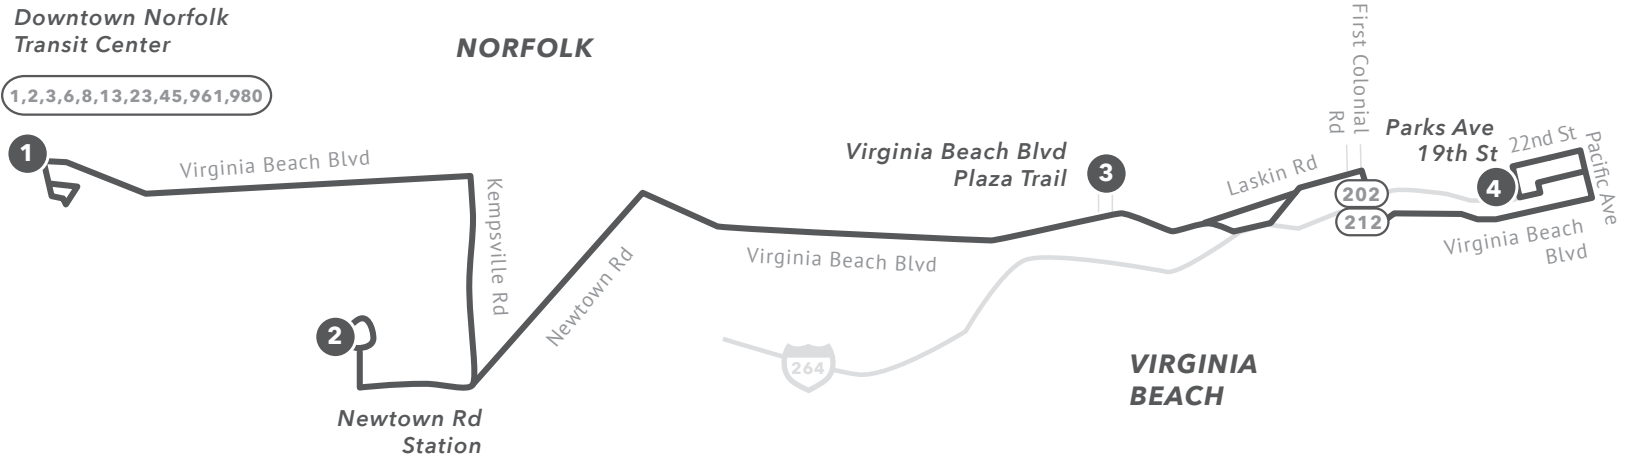

SNOW ROUTE 20

Route 20 will provide service between Downtown Norfolk Transit Center and Parks Ave / 19th St.

No service will be provided to Military Circle Mall, Pembroke East.

All bus stops will be serviced along the snow route.

From Downtown Norfolk Transit Center to Parks Ave & 19th St

1	Downtown Norfolk Transit Center	10:00	11:00	12:00	1:00	2:00	3:00	4:00	5:00	6:00	7:00	8:00
2	Newtown Rd Station	10:45	11:45	12:45	1:45	2:45	3:45	4:45	5:45	6:45	7:45	8:45
3	Va Beach Blvd / Plaza Trail	11:30	12:30	1:30	2:30	3:30	4:30	5:30	6:30	7:30	8:30	9:30
4	Parks Ave / 19th St	12:10	1:10	2:10	3:10	4:10	5:10	6:10	7:10	8:10	9:10	10:10

From Parks Ave & 19th St to Downtown Norfolk Transit Center

4	Parks Ave / 19th St	10:20	11:20	12:20	1:20	2:20	3:20	4:20	5:20	6:20	7:20
3	Va Beach Blvd / Plaza Trail	11:00	12:00	1:00	2:00	3:00	4:00	5:00	6:00	7:00	8:00
2	Newtown Rd Station	11:45	12:45	1:45	2:45	3:45	4:45	5:45	6:45	7:45	8:45
1	Downtown Norfolk Transit Center	12:30	1:30	2:30	3:30	4:30	5:30	6:30	7:30	8:30	9:30

Scheduled times are approximate | PM times in bold.

- Timepoint
- Connecting Route
- Snow Route
- Road
- Expressway