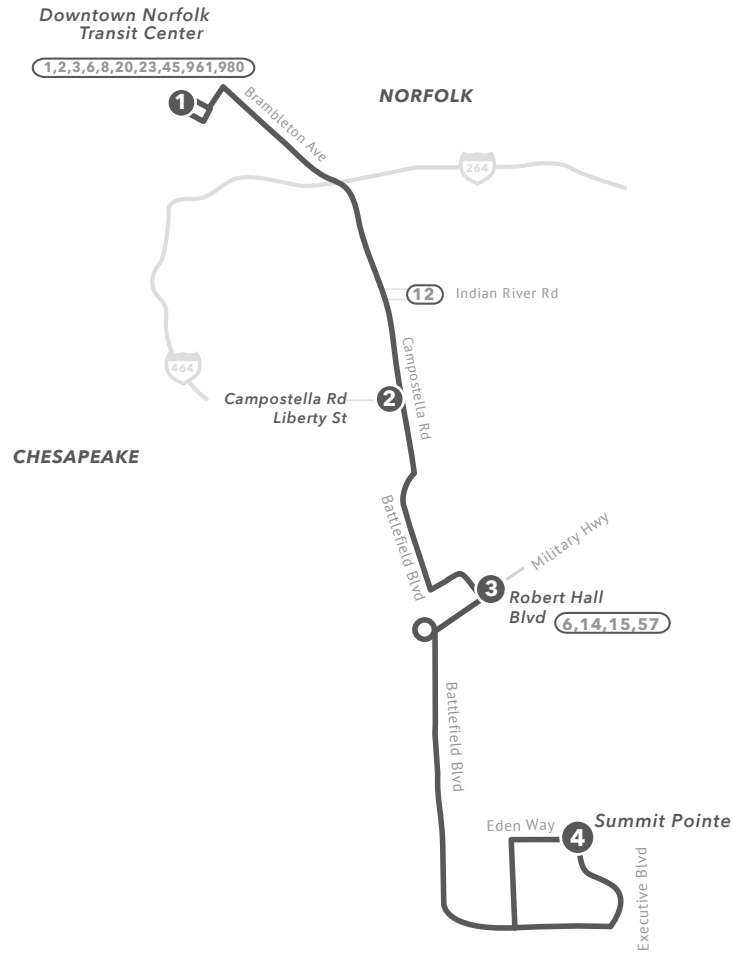

SNOW ROUTE

Route 13 will provide service between Downtown Norfolk Transit Center and Summit Pointe (Executive Blvd & Eden Way). No Service will be provided to Liberty St / Seaboard Ave.

No Service will be provided along Melon St, Border Rd, Fireside Rd, Stalham Rd, or Parkside Dr. Passengers can board and exit the bus on Campostella Rd.

All bus stops will be serviced along the snow route.

From Downtown Norfolk Transit Center to Robert Hall Blvd to Summit Pointe

1	Downtown Norfolk Transit Center	10:00	11:00	12:00	1:00	2:00	3:00	4:00	5:00	6:00	7:00	8:00
2	Campostella Rd / Liberty St	10:15	11:15	12:15	1:15	2:15	3:15	4:15	5:15	6:15	7:15	8:15
3	Robert Hall Blvd	10:30	11:30	12:30	1:30	2:30	3:30	4:30	5:30	6:30	7:30	8:30
4	Summit Pointe	10:45	11:45	12:45	1:45	2:45	3:45	4:45	5:45	6:45	7:45	8:45

From Summit Pointe to Robert Hall Blvd to Downtown Norfolk Transit Center

4	Summit Pointe	10:45	11:45	12:45	1:45	2:45	3:45	4:45	5:45	6:45	7:45
3	Robert Hall Blvd	11:00	12:00	1:00	2:00	3:00	4:00	5:00	6:00	7:00	8:00
2	Campostella Rd / Liberty St	11:10	12:10	1:10	2:10	3:10	4:10	5:10	6:10	7:10	8:10
1	Downtown Norfolk Transit Center	11:25	12:25	1:25	2:25	3:25	4:25	5:25	6:25	7:25	8:25

Scheduled times are approximate | PM times in bold.

- Timepoint
- Connecting Route
- Snow Route
- Road
- Expressway