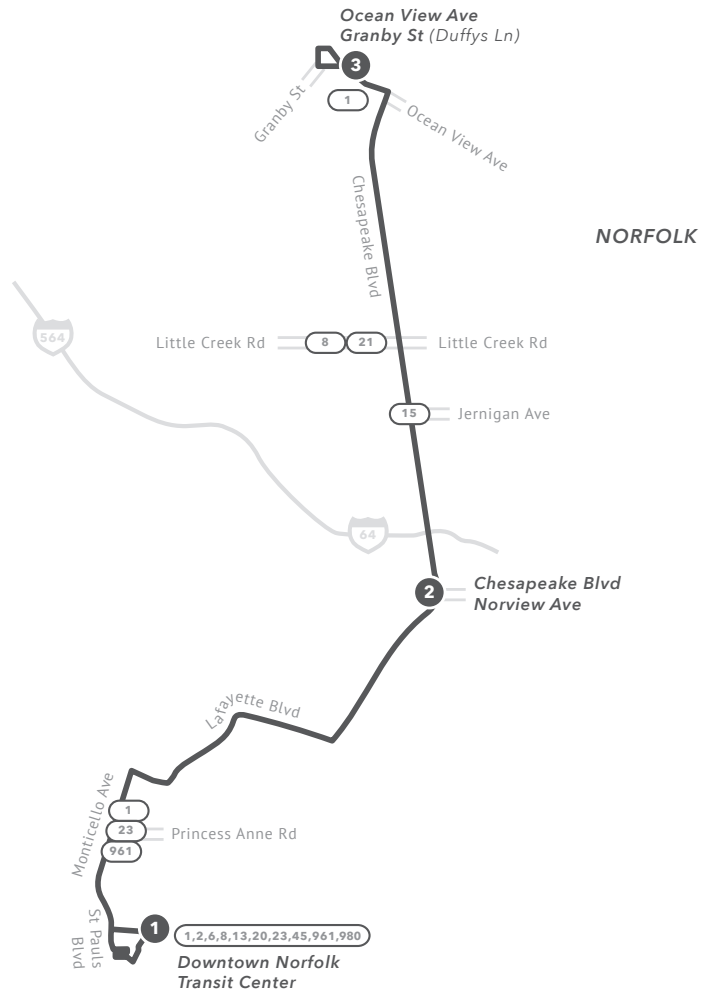

SNOW ROUTE 03

Route 3 will operate between Downtown Norfolk Transit Center and Ocean View Ave and Granby St.

No service will be provided along First View Ave, or to Evelyn T. Butts

All bus stops will be serviced along the snow route.

From Downtown Norfolk Transit Center to Ocean View Ave & Granby St

1	Downtown Norfolk Transit Center	10:00	11:00	12:00	1:00	2:00	3:00	4:00	5:00	6:00	7:00	8:00
2	Chesapeake Blvd / Norview Ave	10:20	11:20	12:20	1:20	2:20	3:20	4:20	5:20	6:20	7:20	8:20
3	Ocean View Ave / Granby St	10:40	11:40	12:40	1:40	2:40	3:40	4:40	5:40	6:40	7:40	8:40

From Ocean View Ave & Granby St to Downtown Norfolk Transit Center

3	Ocean View Ave / Granby St	10:45	11:45	12:45	1:45	2:45	3:45	4:45	5:45	6:45	7:45
2	Chesapeake Blvd / Norview Ave	11:05	12:05	1:05	2:05	3:05	4:05	5:05	6:05	7:05	8:05
1	Downtown Norfolk Transit Center	11:25	12:25	1:25	2:25	3:25	4:25	5:25	6:25	7:25	8:25

Scheduled times are approximate
PM times are shaded in bold.

Timepoint 

Connecting Route 

Snow Route 

Road 

Expressway 