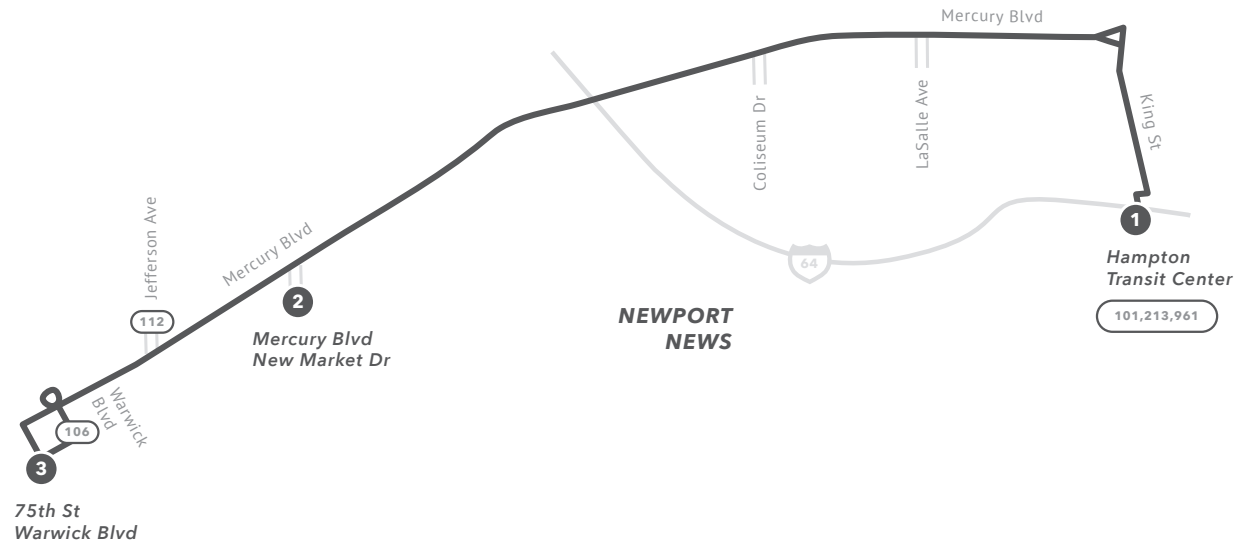

SNOW ROUTE 114

Route 114 will provide service between Hampton Transit Center and 75th St / Warwick Blvd.

No service will be provided to Saville Row, Pine Chapel Rd, Coliseum Dr, Cunningham Dr, Todds Ln, 73rd St, Newmarket Dr, 79th St and Orcutt Ave.

Service will be suspended to NET Center and Peninsula Town Center.

All bus stops will be serviced along the snow route.

From Newport News Transit Center to 75th St & Warwick Blvd

1	Hampton Transit Center	8:00	9:00	10:00	11:00	12:00	1:00	2:00	3:00	4:00	5:00	6:00	7:00	8:00
2	Mercury Blvd / Newmarket Dr	8:30	9:30	10:30	11:30	12:30	1:30	2:30	3:30	4:30	5:30	6:30	7:30	8:30
3	75th St / Warwick Blvd	8:40	9:40	10:40	11:40	12:40	1:40	2:40	3:40	4:40	5:40	6:40	7:40	8:40

From 75th St & Warwick Blvd to Newport News Transit Center

3	75th St / Warwick Blvd	8:45	9:45	10:45	11:45	12:45	1:45	2:45	3:45	4:45	5:45	6:45	7:45
2	Mercury Blvd / Newmarket Dr	8:55	9:55	10:55	11:55	12:55	1:55	2:55	3:55	4:55	5:55	6:55	7:55
1	Hampton Transit Center	9:25	10:25	11:25	12:25	1:25	2:25	3:25	4:25	5:25	6:25	7:25	8:25

Scheduled times are approximate
PM times in bold.

Timepoint	
Connecting Route	
Snow Route	
Road	
Expressway	