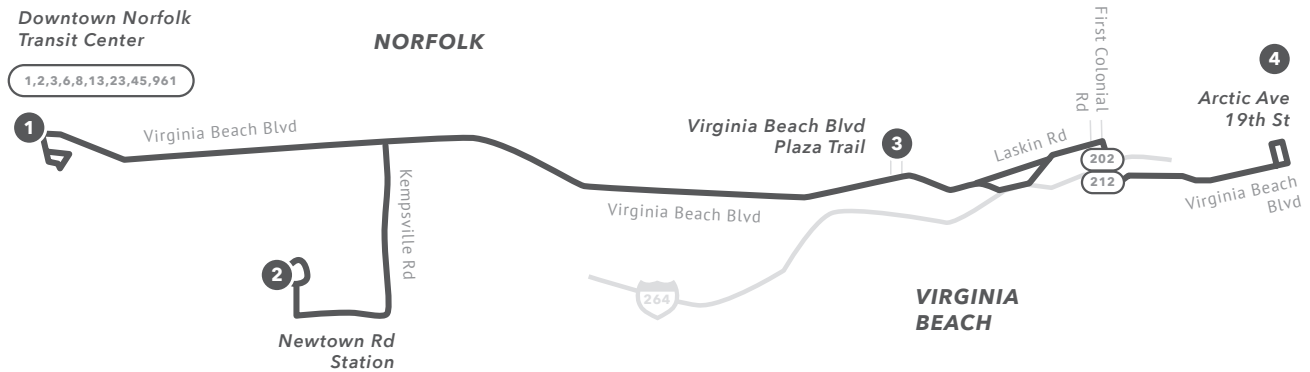

SNOW ROUTE 20

Route 20 will provide service between Downtown Norfolk Transit Center and Arctic Ave / 19th St.

No service will be provided to Military Circle Mall, Pembroke East or Baltic Ave.

All bus stops will be serviced along the snow route.

From Downtown Norfolk Transit Center to Arctic Ave & 19th St

1	Downtown Norfolk Transit Center	8:00	9:00	10:00	11:00	12:00	1:00	2:00	3:00	4:00	5:00	6:00	7:00	8:00
2	Newtown Rd Station	8:45	9:45	10:45	11:45	12:45	1:45	2:45	3:45	4:45	5:45	6:45	7:45	8:45
3	Va Beach Blvd / Plaza Trail	9:30	10:30	11:30	12:30	1:30	2:30	3:30	4:30	5:30	6:30	7:30	8:30	9:30
4	Arctic Ave / 19th St	10:10	11:10	12:10	1:10	2:10	3:10	4:10	5:10	6:10	7:10	8:10	9:10	10:10

From Arctic Ave & 19th St to Downtown Norfolk Transit Center

4	Arctic Ave / 19th St	8:20	9:20	10:20	11:20	12:20	1:20	2:20	3:20	4:20	5:20	6:20	7:20
3	Va Beach Blvd / Plaza Trail	9:00	10:00	11:00	12:00	1:00	2:00	3:00	4:00	5:00	6:00	7:00	8:00
2	Newtown Rd Station	9:45	10:45	11:45	12:45	1:45	2:45	3:45	4:45	5:45	6:45	7:45	8:45
1	Downtown Norfolk Transit Center	10:30	11:30	12:30	1:30	2:30	3:30	4:30	5:30	6:30	7:30	8:30	9:30

Scheduled times are approximate
PM times in bold.

- Timepoint 
- Connecting Route 
- Snow Route 
- Road 
- Expressway 