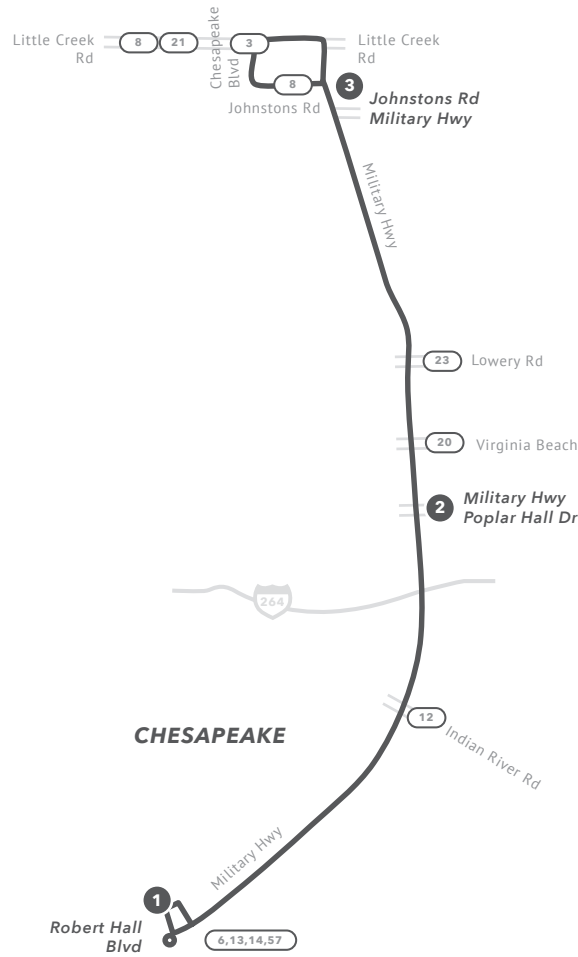

SNOW ROUTE 15

Route 15 will provide service between Johnston Rd / Military Hwy and Robert Hall Blvd.

No service will be provided to Evelyn T. Butts, Azalea Garden Rd, Robin Hood Rd, Janaf Shopping Center, Military Circle Mall, Glenrock Rd, Military Hwy Light Rail Station, Woodlake Dr, Old Greenbrier Rd, Greenbrier Mall or Eden Way.

All bus stops will be serviced along the snow route.

From Robert Hall Blvd to Johnston Rd & Military Hwy

1	Robert Hall Blvd	8:00	9:00	10:00	11:00	12:00	1:00	2:00	3:00	4:00	5:00	6:00	7:00	8:00
2	Military Hwy / Poplar Hall Dr	8:15	9:15	10:15	11:15	12:15	1:15	2:15	3:15	4:15	5:15	6:15	7:15	8:15
3	Johnston Rd / Military Hwy	8:25	9:25	10:25	11:25	12:25	1:25	2:25	3:25	4:25	5:25	6:25	7:25	8:25

From Johnston Rd & Military Hwy to Robert Hall Blvd

3	Johnston Rd / Military Hwy	8:27	9:27	10:27	11:27	12:27	1:27	2:27	3:27	4:27	5:27	6:27	7:27
2	Military Hwy / Poplar Hall Dr	8:37	9:37	10:37	11:37	12:37	1:37	2:37	3:37	4:37	5:37	6:37	7:37
1	Robert Hall Blvd	8:52	9:52	10:52	11:52	12:52	1:52	2:52	3:52	4:52	5:52	6:52	7:52

Scheduled times are approximate
PM times in bold.

Timepoint

Connecting Route

Snow Route

Road

Expressway