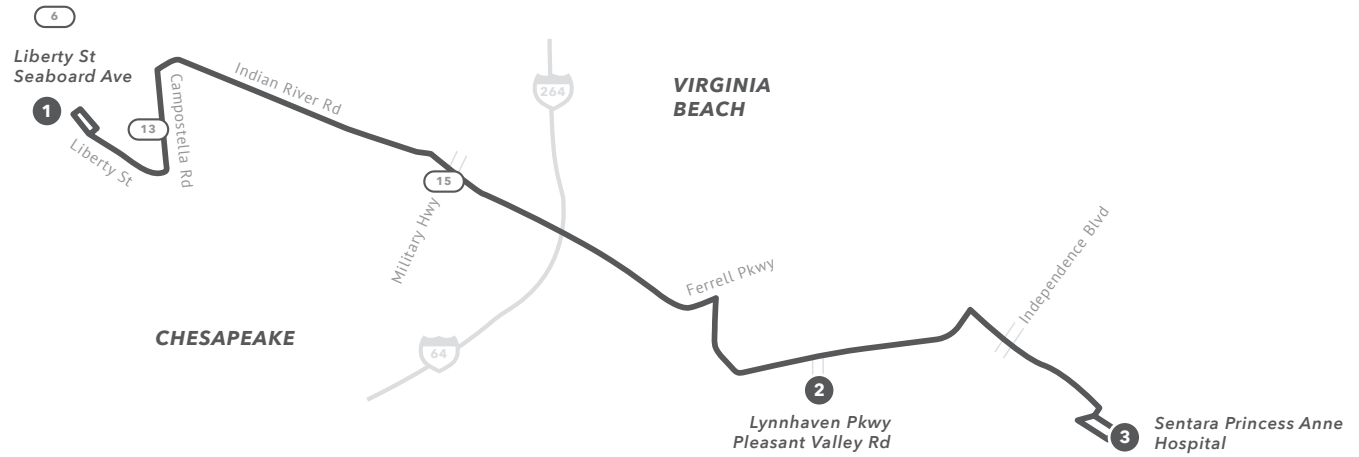

SNOW ROUTE 12

Route 12 will provide service between Liberty St / Seaboard Ave and Sentara Princess Anne Hospital.

No service will be provided along Wilson Rd, Military Hwy, Providence Rd, Auburn Dr, Buckner Blvd or to Tidewater Community College (Virginia Beach Campus).

All bus stops will be serviced along the snow route.

From Liberty St & Seaboard Ave to Sentara Princess Anne Hospital

1	Liberty St / Seaboard Ave	8:00	9:00	10:00	11:00	12:00	1:00	2:00	3:00	4:00	5:00	6:00	7:00	8:00
2	Lynnhaven Pkwy / Pleasant Valley Rd	8:30	9:30	10:30	11:30	12:30	1:30	2:30	3:30	4:30	5:30	6:30	7:30	8:30
3	Sentara Princess Anne Hospital	8:45	9:45	10:45	11:45	12:45	1:45	2:45	3:45	4:45	5:45	6:45	7:45	8:45

From Sentara Princess Anne Hospital to Liberty St & Seaboard Ave

3	Sentara Princess Anne Hospital	7:55	8:55	9:55	10:55	11:55	12:55	1:55	2:55	3:55	4:55	5:55	6:55	7:55
2	Lynnhaven Pkwy / Pleasant Valley Rd	8:10	9:10	10:10	11:10	12:10	1:10	2:10	3:10	4:10	5:10	6:10	7:10	8:10
1	Liberty St / Seaboard Ave	8:40	9:40	10:40	11:40	12:40	1:40	2:40	3:40	4:40	5:40	6:40	7:40	8:40

Scheduled times are approximate
PM times in bold.

Timepoint

Connecting Route

Snow Route

Road

Expressway