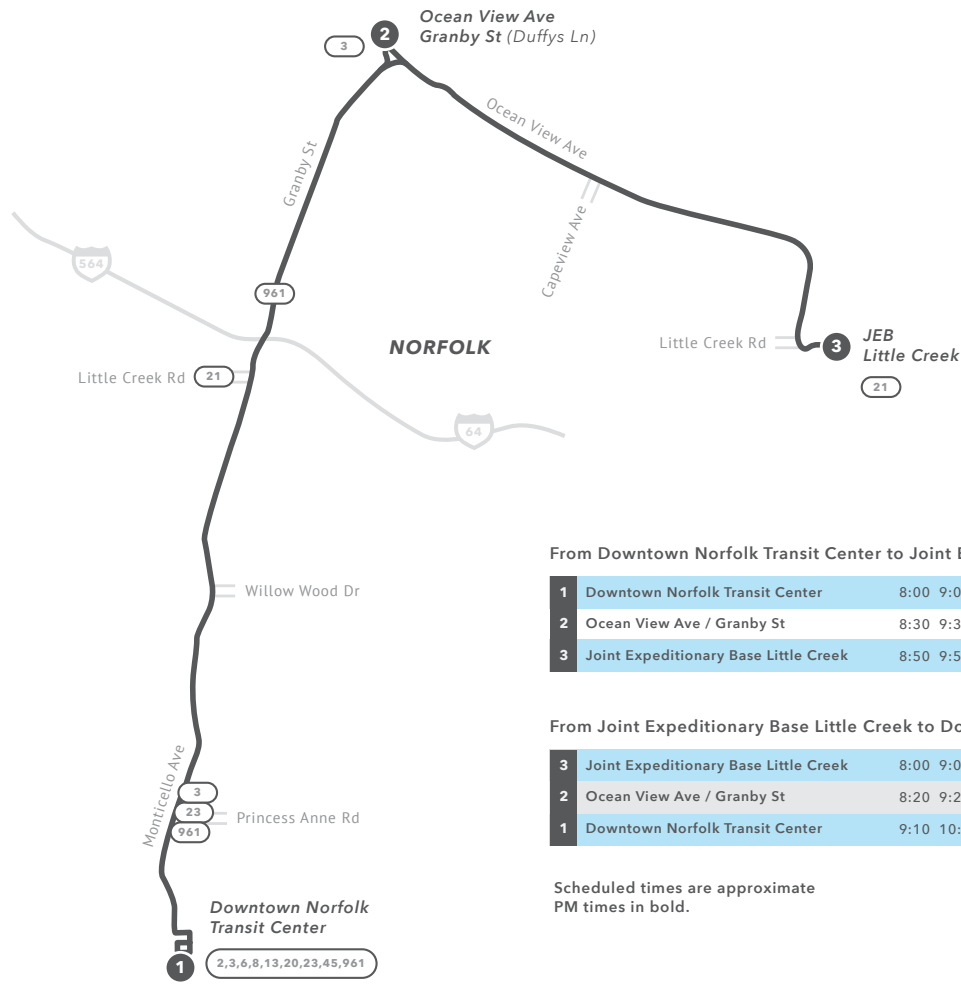

SNOW ROUTE 01

Route 1 will provide service between Downtown Norfolk Transit Center (DNTC) and the Joint Expeditionary Base Little Creek (JEB).

No service will be provided to Wards Corner Transit Center, Shore Dr/Pleasure House Rd or Pembroke East.

All bus stops will be serviced along the snow route.

From Downtown Norfolk Transit Center to Joint Expeditionary Base Little Creek

1	Downtown Norfolk Transit Center	8:00	9:00	10:00	11:00	12:00	1:00	2:00	3:00	4:00	5:00	6:00	7:00	8:00
2	Ocean View Ave / Granby St	8:30	9:30	10:30	11:30	12:30	1:30	2:30	3:30	4:30	5:30	6:30	7:30	8:30
3	Joint Expeditionary Base Little Creek	8:50	9:50	10:50	11:50	12:50	1:50	2:50	3:50	4:50	5:50	6:50	7:50	8:50

From Joint Expeditionary Base Little Creek to Downtown Norfolk Transit Center

3	Joint Expeditionary Base Little Creek	8:00	9:00	10:00	11:00	12:00	1:00	2:00	3:00	4:00	5:00	6:00	7:00	8:00
2	Ocean View Ave / Granby St	8:20	9:20	10:20	11:20	12:20	1:20	2:20	3:20	4:20	5:20	6:20	7:20	8:20
1	Downtown Norfolk Transit Center	9:10	10:10	11:10	12:10	1:10	2:10	3:10	4:10	5:10	6:10	7:10	8:10	9:10

Scheduled times are approximate
PM times in bold.