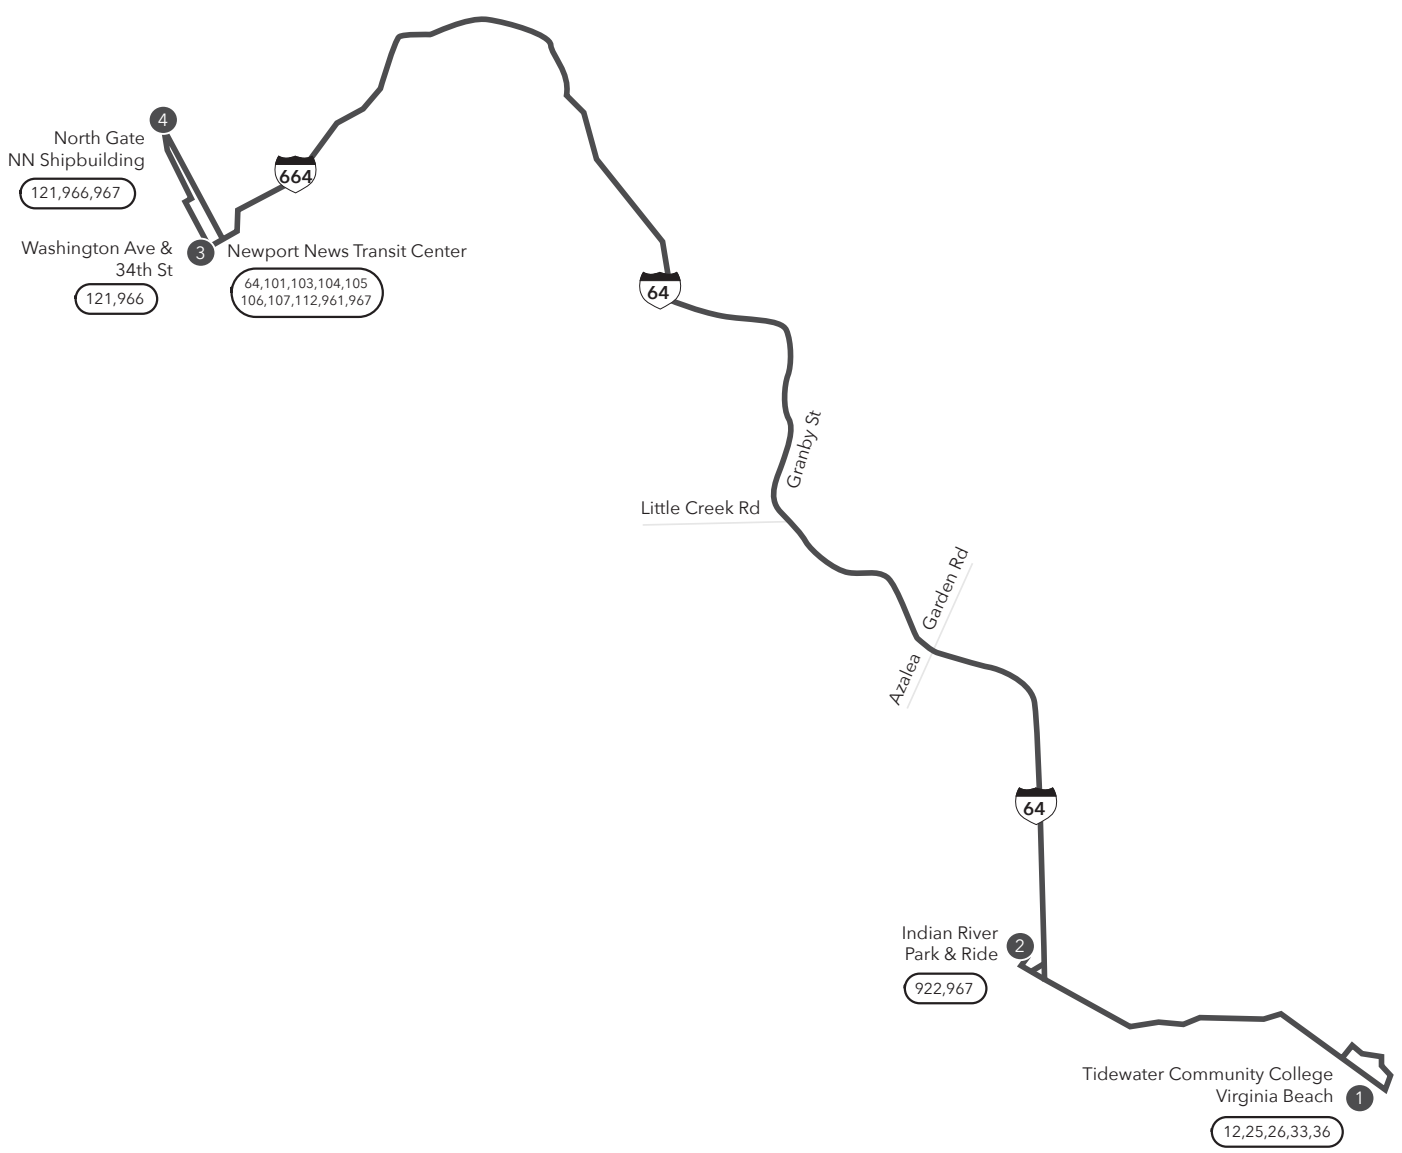

# MAX Route 972 Virginia Beach to Newport News

**Legend**

- Daily Route
- Streets
- Time Point
- Connecting Bus Routes
- Point of Interest

PM times are shaded & in bold.

## MAX 972 MONDAY - FRIDAY: A.M. Service from Tidewater Community College to Newport News Transit Ctr

1	2	3	4
TCC VA Beach	Indian River Park & Ride	N.N. Shipbuilders North Gate	Washington Ave & 34th St
5:15	5:31	6:10	6:17

## MAX 972 MONDAY - FRIDAY: P.M. Service from Newport News Transit Ctr to Tidewater Community College

3	4	2	1
N.N. Shipbuilders North Gate	Washington Ave & 34th St	Indian River Park & Ride	TCC VA Beach
3:40	3:50	4:46	4:58

**MAX Route 972**  
Virginia Beach to Newport News

Effective: 10.21.18