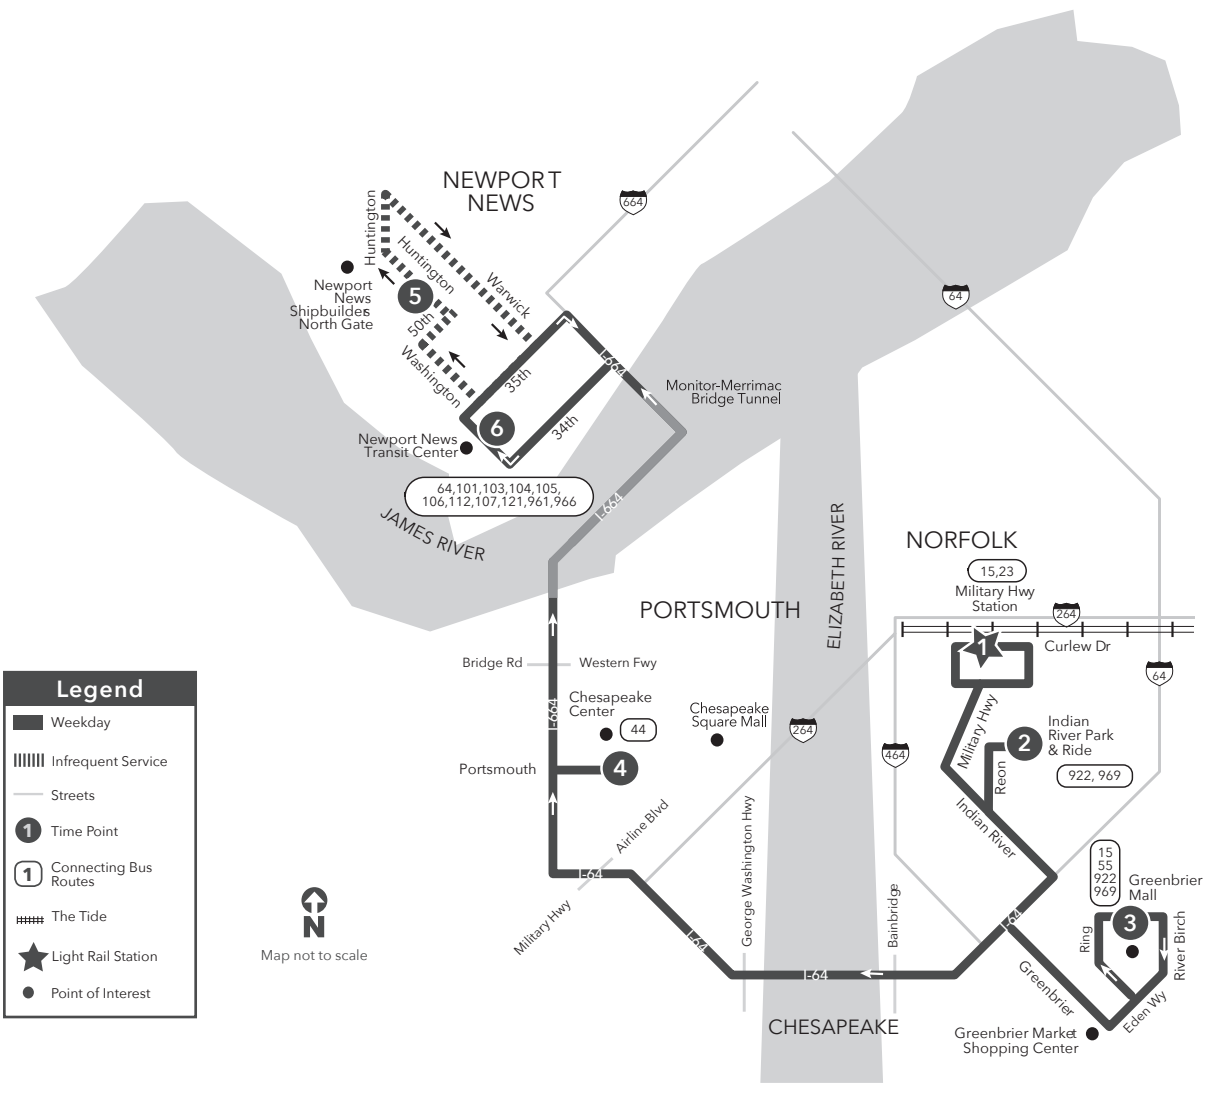

MAX Route 967 Military Highway Station to Newport News Transit Center

This route does not operate on Saturday or Sunday. PM times are shaded & in bold.

MONDAY-FRIDAY: From Military Hwy Station to Newport News Transit Center

1 Military Hwy Station	2 Indian River Park & Ride	3 Greenbrier Mall Park & Ride	4 Chesapeake Center	5 N. N. Shipbuilders North Gate	6 Newport News Transit Center
4:35	4:45	4:57	5:19	5:37	5:47
4:45	4:55	5:07	5:29	5:47	5:57
5:00	5:10	5:22	5:44	6:02	6:12
5:10	5:20	5:31	5:54	—	6:11
5:43	5:53	6:04	6:27	—	6:44
6:13	6:23	6:34	6:57	—	7:14

MAX Route 967 Newport News Transit Center to Military Highway Station

PM times are shaded & in bold.

MONDAY-FRIDAY: From Newport News Transit Center to Military Hwy Station

5 N. N. Shipbuilders North Gate	6 Newport News Transit Center	4 Chesapeake Center	3 Greenbrier Mall Park & Ride	2 Indian River Park & Ride	1 Military Hwy Station
—	3:00	3:20	3:45	3:55	4:09
3:30	3:40	4:00	4:25	4:35	4:49
3:40	3:50	4:10	4:35	4:45	4:59
3:50	4:00	4:20	4:45	4:55	5:09
—	4:30	4:50	5:15	5:25	5:39
—	5:00	5:20	5:45	5:55	6:09
—	5:30	5:50	6:15	6:25	6:39