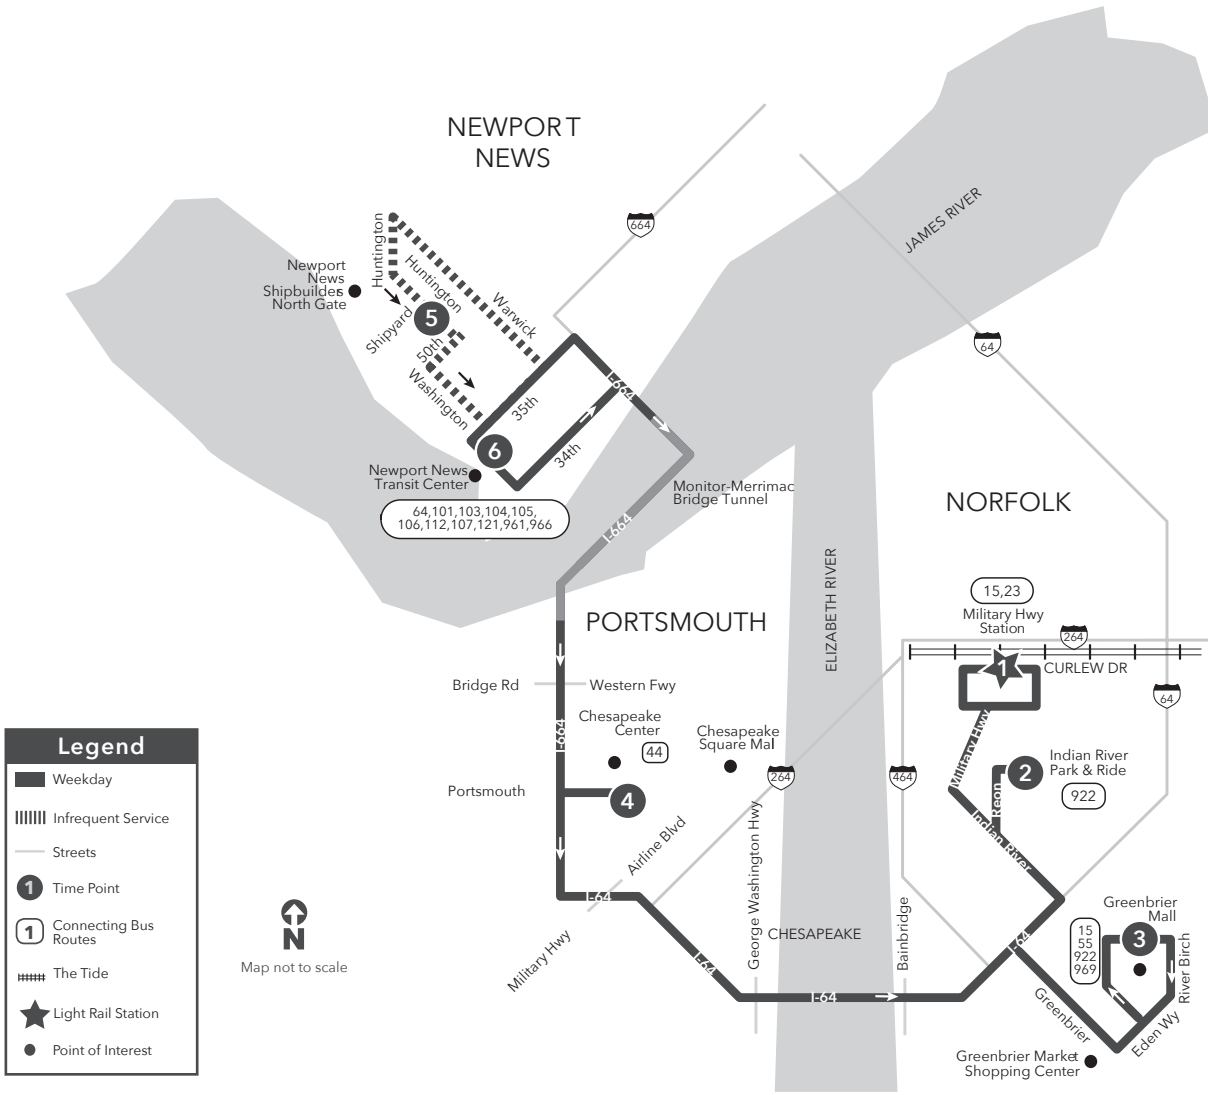

MAX Route 967 Military Highway Station to Newport News Transit Center

This route does not operate on Saturday or Sunday. PM times are shaded & in bold.

MONDAY-FRIDAY: From Military Hwy Station to Newport News Transit Center

1 Military Hwy Station	2 Indian River Park & Ride	3 Greenbrier Mall Park & Ride	4 Chesapeake Center	5 N. N. Shipbuilders North Gate	6 Newport News Transit Center
4:35	4:45	4:57	5:19	5:37	5:47
4:45	4:55	5:07	5:29	5:47	5:57
5:00	5:10	5:22	5:44	6:02	6:12
5:10	5:20	5:31	5:54	—	6:11
5:43	5:53	6:04	6:27	—	6:44
6:13	6:23	6:34	6:57	—	7:14

MAX Route 967 Newport News Transit Center to Military Highway Station

PM times are shaded & in bold.

MONDAY-FRIDAY: From Newport News Transit Center to Military Hwy Station

5 N. N. Shipbuilders North Gate	6 Newport News Transit Center	4 Chesapeake Center	3 Greenbrier Mall Park & Ride	2 Indian River Park & Ride	1 Military Hwy Station
—	3:00	3:20	3:45	3:55	4:09
3:30	3:40	4:00	4:25	4:35	4:49
3:40	3:50	4:10	4:35	4:45	4:59
3:50	4:00	4:20	4:45	4:55	5:09
—	4:30	4:50	5:15	5:25	5:39
—	5:00	5:20	5:45	5:55	6:09
—	5:30	5:50	6:15	6:25	6:39