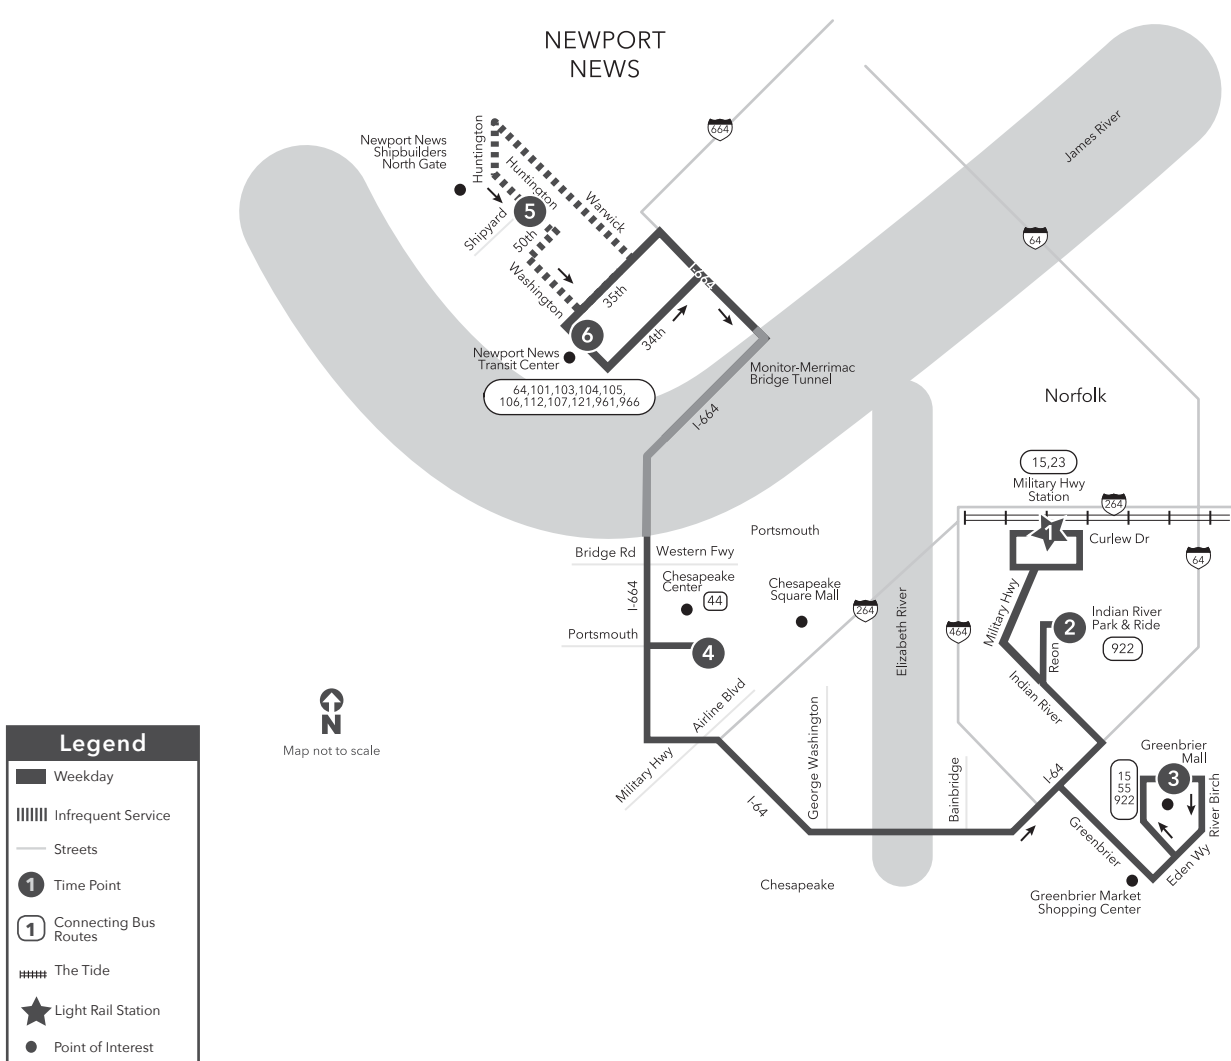

MAX Route 967 Military Highway Station to Newport News Transit Center

This route does not operate on Saturday or Sunday. PM times are shaded & in bold.

MONDAY-FRIDAY: From Military Hwy Station to Newport News Transit Center

1 Military Hwy Station	2 Indian River Park & Ride	3 Greenbrier Mall Park & Ride	4 Chesapeake Center	5 N. N. Shipbuilders North Gate	6 Newport News Transit Center
4:35	4:45	4:57	5:19	5:37	5:47
4:45	4:55	5:07	5:29	5:47	5:57
5:00	5:10	5:22	5:44	6:02	6:12
5:10	5:20	5:31	5:54	—	6:11
5:43	5:53	6:04	6:27	—	6:44
6:13	6:23	6:34	6:57	—	7:14

MAX Route 967 Newport News Transit Center to Military Highway Station

PM times are shaded & in bold.

MONDAY-FRIDAY: From Newport News Transit Center to Military Hwy Station

5 N. N. Shipbuilders North Gate	6 Newport News Transit Center	4 Chesapeake Center	3 Greenbrier Mall Park & Ride	2 Indian River Park & Ride	1 Military Hwy Station
—	3:00	3:20	3:45	3:55	4:09
3:30	3:40	4:00	4:25	4:35	4:49
3:40	3:50	4:10	4:35	4:45	4:59
3:50	4:00	4:20	4:45	4:55	5:09
—	4:30	4:50	5:15	5:25	5:39
—	5:15	5:35	6:00	6:10	6:24