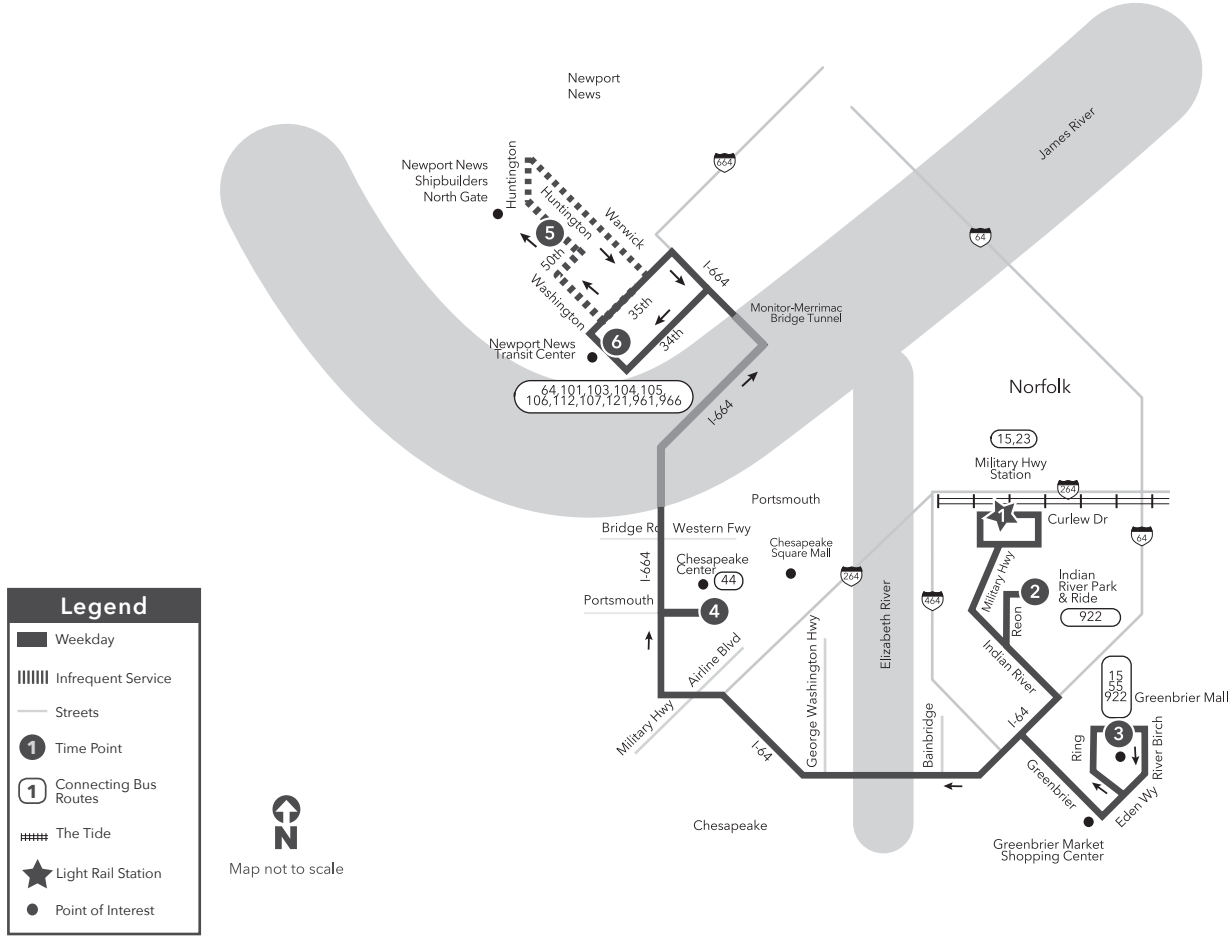

MAX Route 967 Military Highway Station to Newport News Transit Center

This route does not operate on Saturday or Sunday. PM times are shaded & in bold.

MONDAY-FRIDAY: From Military Hwy Station to Newport News Transit Center

1 Military Hwy Station	2 Indian River Park & Ride	3 Greenbrier Mall Park & Ride	4 Chesapeake Center	5 N. N. Shipbuilders North Gate	6 Newport News Transit Center
4:35	4:45	4:57	5:19	5:37	5:47
4:45	4:55	5:07	5:29	5:47	5:57
5:00	5:10	5:22	5:44	6:02	6:12
5:10	5:20	5:31	5:54	—	6:11
5:43	5:53	6:04	6:27	—	6:44
6:13	6:23	6:34	6:57	—	7:14

MAX Route 967 Newport News Transit Center to Military Highway Station

PM times are shaded & in bold.

MONDAY-FRIDAY: From Newport News Transit Center to Military Hwy Station

5 N. N. Shipbuilders North Gate	6 Newport News Transit Center	4 Chesapeake Center	3 Greenbrier Mall Park & Ride	2 Indian River Park & Ride	1 Military Hwy Station
—	3:00	3:20	3:45	3:55	4:09
3:30	3:40	4:00	4:25	4:35	4:49
3:40	3:50	4:10	4:35	4:45	4:59
3:50	4:00	4:20	4:45	4:55	5:09
—	4:30	4:50	5:15	5:25	5:39
—	5:15	5:35	6:00	6:10	6:24