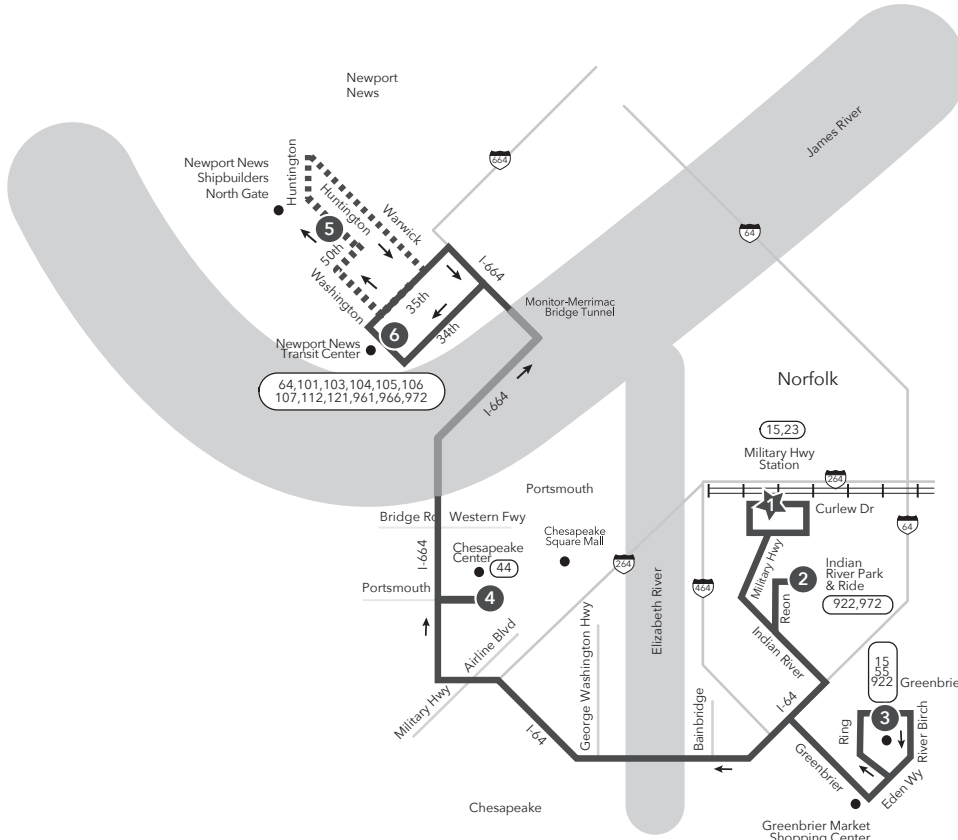

MAX Route 967 Military Highway Station to Newport News Transit Center

This route does not operate on Saturday or Sunday. PM times are shaded & in bold.

MONDAY-FRIDAY: From Military Hwy Station to Newport News Transit Center

1 Military Hwy Station	2 Indian River Park & Ride	3 Greenbrier Mall Park & Ride	4 Chesapeake Center	5 N. N. Shipbuilders North Gate	6 Newsport News Transit Center
4:25	4:35	4:47	5:09	5:27	5:37
4:45	4:55	5:07	5:29	5:47	5:57
5:00	5:10	5:22	5:44	6:02	6:12
5:10	5:20	5:31	5:54	–	6:11
5:43	5:53	6:04	6:27	–	6:44
6:13	6:23	6:34	6:57	–	7:14

MAX Route 967 Newport News Transit Center to Military Highway Station

PM times are shaded & in bold.

MONDAY-FRIDAY: From Newport News Transit Center to Military Hwy Station

5 N. N. Shipbuilders North Gate	6 Newsport News Transit Center	4 Chesapeake Center	3 Greenbrier Mall Park & Ride	2 Indian River Park & Ride	1 Military Hwy Station
–	3:00	3:20	3:45	3:55	4:09
3:30	3:40	4:00	4:25	4:35	4:49
3:40	3:50	4:10	4:35	4:45	4:59
3:50	4:00	4:20	4:45	4:55	5:09
–	4:30	4:50	5:15	5:25	5:39
–	5:15	5:35	6:00	6:10	6:24