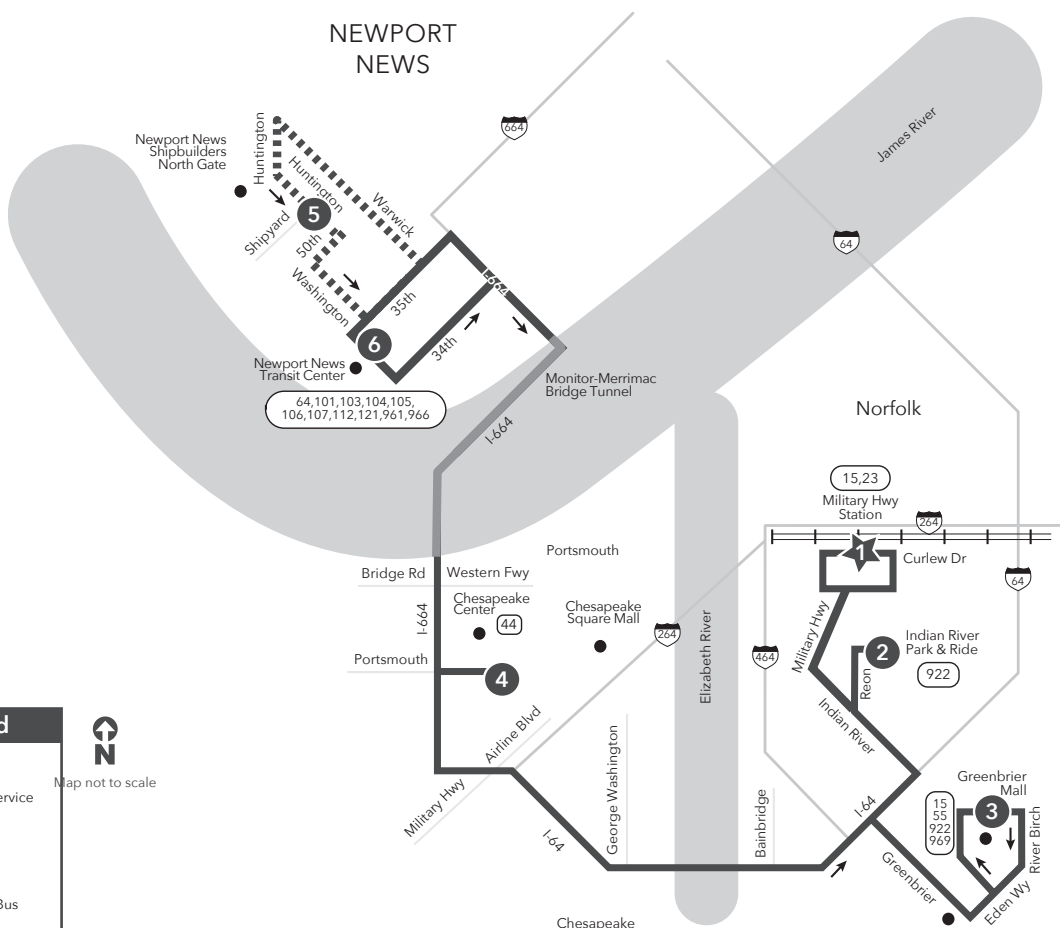

MAX Route 967 Military Highway Station to Newport News Transit Center

This route does not operate on Saturday or Sunday. PM times are shaded & in bold.

MONDAY-FRIDAY: From Military Hwy Station to Newport News Transit Center

1 Military Hwy Station	2 Indian River Park & Ride	3 Greenbrier Mall Park & Ride	4 Chesapeake Center	5 N. N. Shipbuilders North Gate	6 Newsport News Transit Center
4:25	4:35	4:47	5:09	5:27	5:37
4:45	4:55	5:07	5:29	5:47	5:57
5:00	5:10	5:22	5:44	6:02	6:12
5:10	5:20	5:31	5:54	–	6:11
5:43	5:53	6:04	6:27	–	6:44
6:13	6:23	6:34	6:57	–	7:14

MAX Route 967 Newport News Transit Center to Military Highway Station

PM times are shaded & in bold.

MONDAY-FRIDAY: From Newport News Transit Center to Military Hwy Station

5 N. N. Shipbuilders North Gate	6 Newsport News Transit Center	4 Chesapeake Center	3 Greenbrier Mall Park & Ride	2 Indian River Park & Ride	1 Military Hwy Station
–	3:00	3:20	3:45	3:55	4:09
3:30	3:40	4:00	4:25	4:35	4:49
3:40	3:50	4:10	4:35	4:45	4:59
3:50	4:00	4:20	4:45	4:55	5:09
–	4:30	4:50	5:15	5:25	5:39
–	5:15	5:35	6:00	6:10	6:24