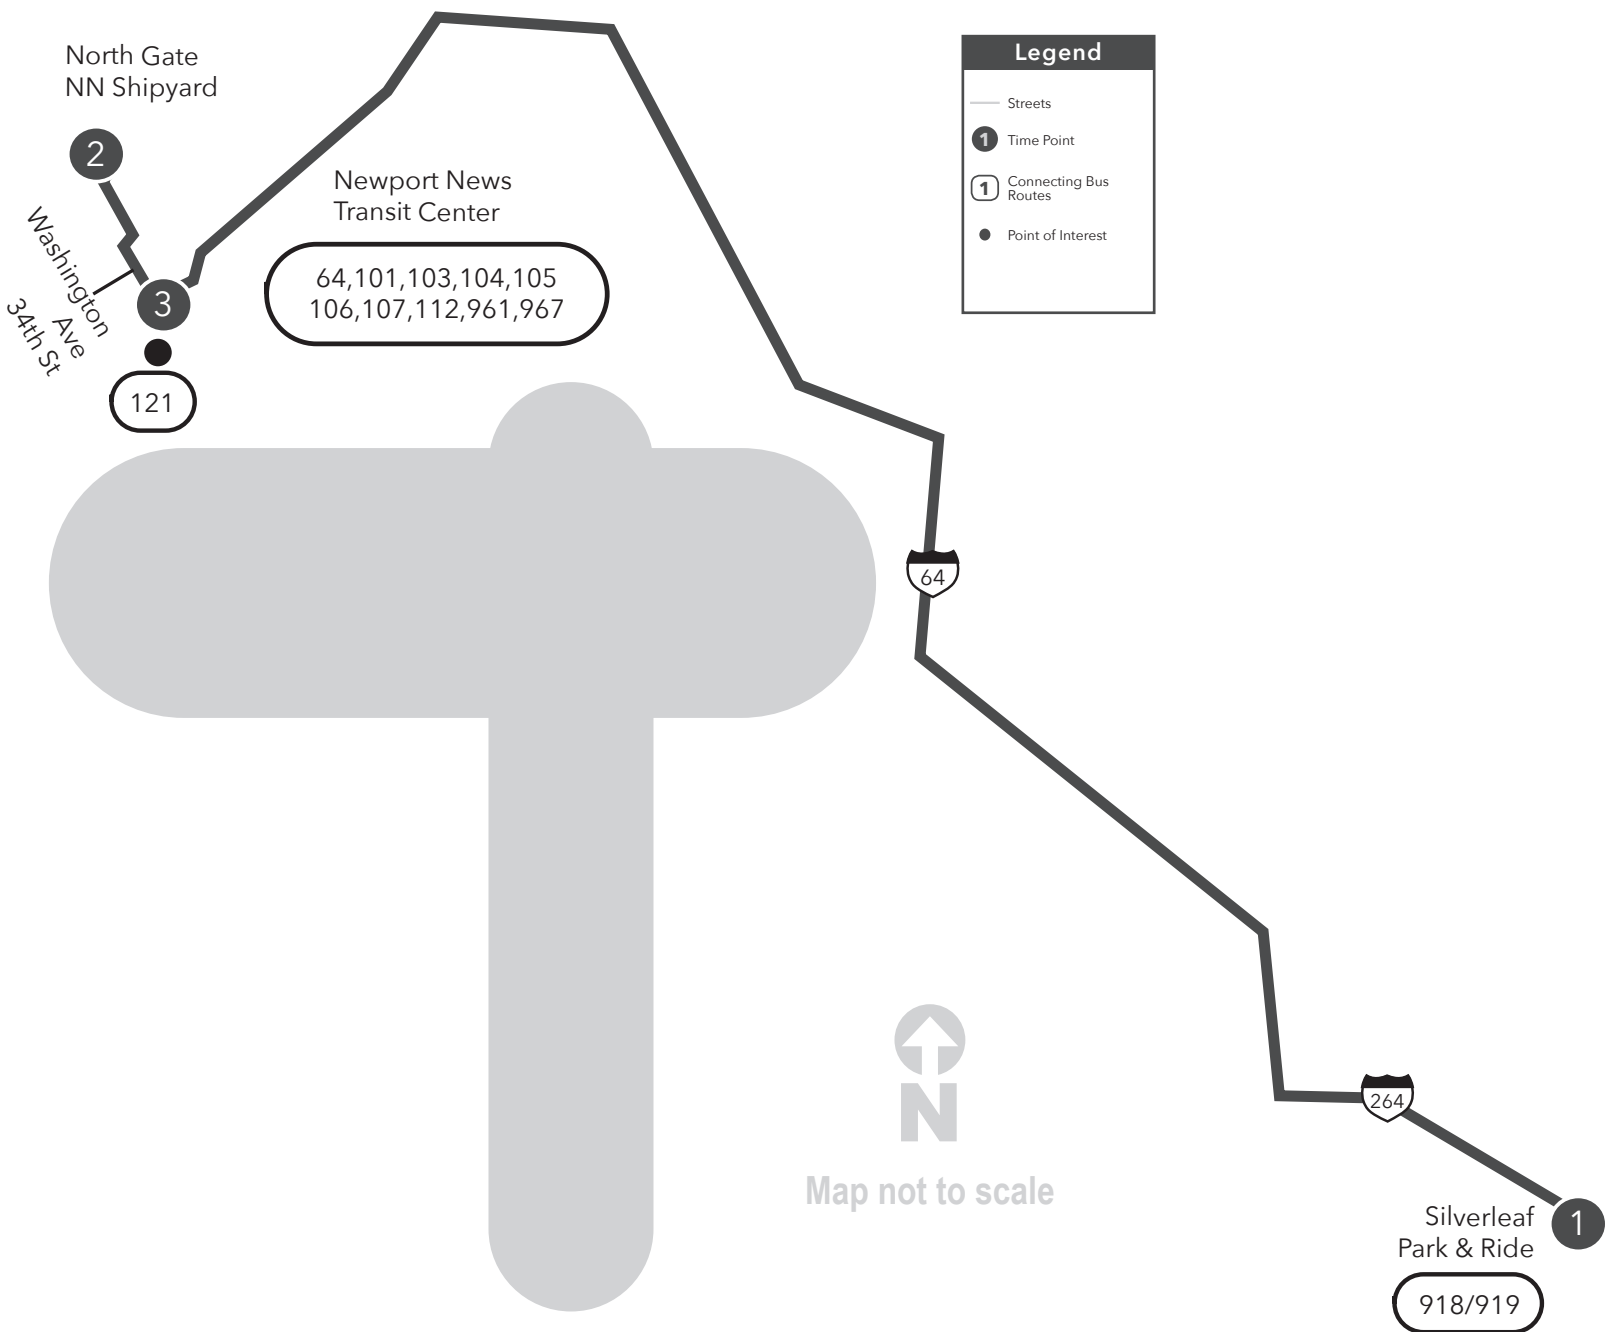

MAX Route 966 Silverleaf Park and Ride to Newport News Transit Ctr

This route does not operate on Saturday or Sunday.
PM times are shaded & in bold.

MONDAY-FRIDAY:

From Silverleaf Park and Ride to Washington Ave & 34th Street

1	2	3
Silverleaf Park & Ride	Newport News Shipbuilders North Gate	Washington Ave & 34th St
5:40	6:23	6:31
-	-	-

MONDAY-FRIDAY:

From Newport News Shipbuilders North Gate to Silverleaf Park and Ride

2	3	1
Newport News Shipbuilders North Gate	Washington Ave & 34th St	Silverleaf Park & Ride
-	-	-
3:40	3:53	4:53