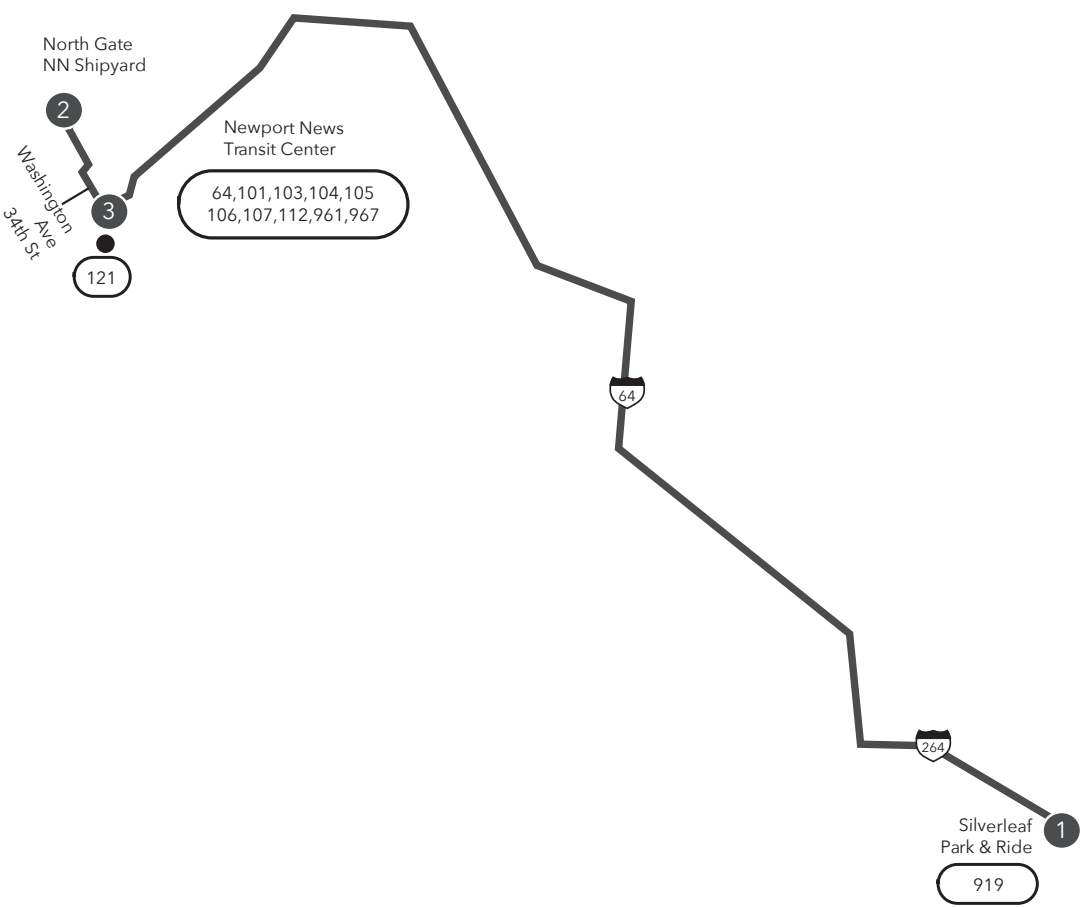

# MAX Route 966 Silverleaf Park and Ride to Newport News Transit Ctr

**Legend**

- Daily
- Streets
- ① Time Point
- ① Connecting Bus Routes
- Point of Interest

This route does not operate on Saturday or Sunday.  
**PM times are shaded & in bold.**

**MONDAY-FRIDAY:**  
 From Silverleaf Park and Ride to Washington Ave & 34th Street

① Silverleaf Park & Ride	② Newport News Shipbuilders North Gate	③ Washington Ave & 34th St
5:20	6:03	6:11
5:40	6:23	6:31

**MONDAY-FRIDAY:**  
 From Newport News Shipbuilders North Gate to Silverleaf Park and Ride

② Newport News Shipbuilders North Gate	③ Washington Ave & 34th St	① Silverleaf Park & Ride
<b>3:40</b>	<b>3:53</b>	<b>4:53</b>
<b>3:50</b>	<b>4:03</b>	<b>5:03</b>