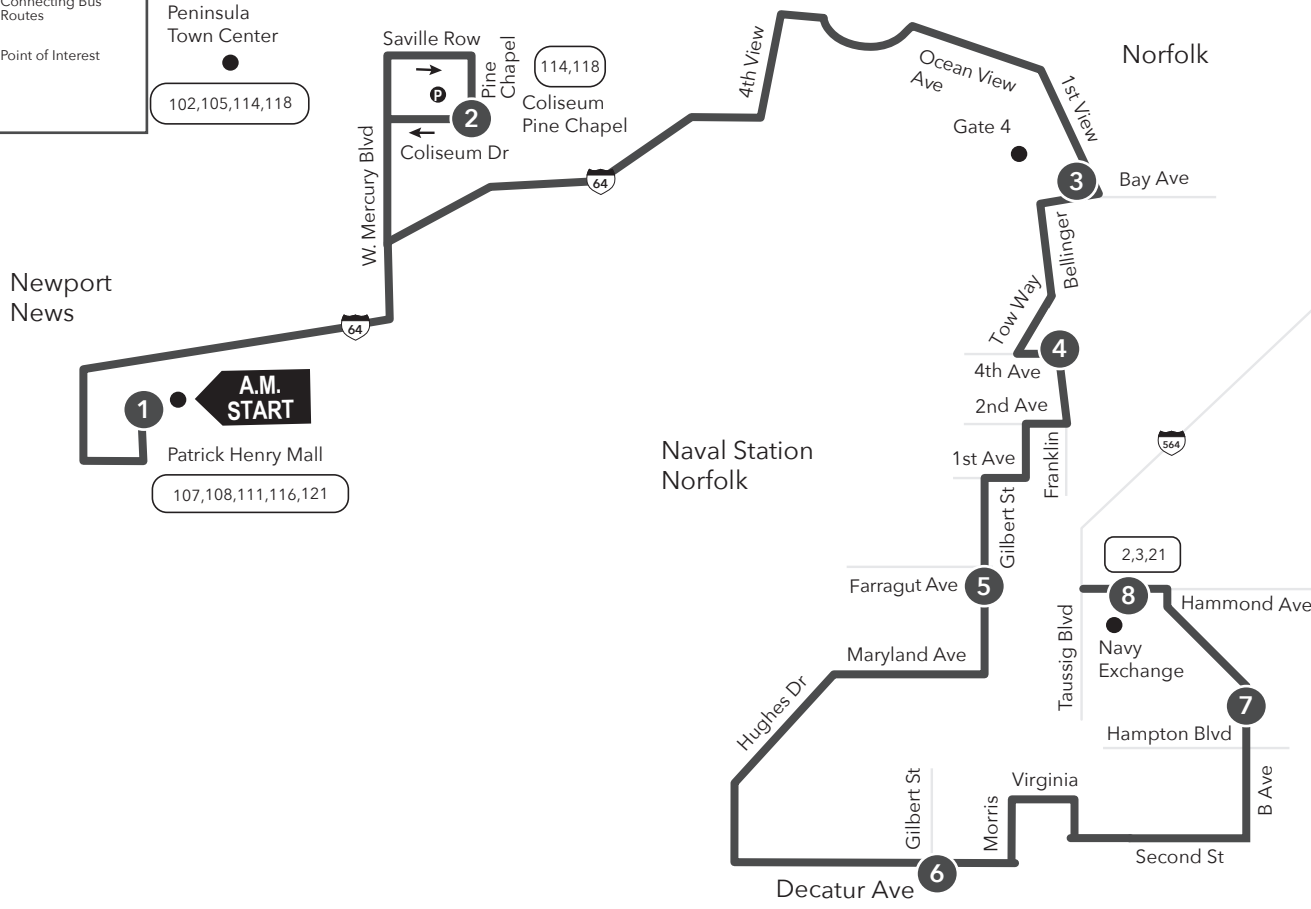

MAX Route 965 Patrick Henry Mall / Naval Station Norfolk

Legend

- Streets
- 1 Time Point
- 1 Connecting Bus Routes
- Point of Interest

PM times are shaded & in bold.

MONDAY-FRIDAY:
From Patrick Henry Mall to Naval Station Norfolk

1	2	3	4	5	6	7	8
Patrick Henry Mall	Coliseum Pine Chapel	Naval Station Gate 4	Belinger 4th Street	Gilbert Farragut	Decatur Gilbert	Naval Station Gate 5	Navy Exchange
5:15	5:29	6:05	6:11	6:17	6:27	6:34	6:38
6:15	6:29	7:05	7:11	7:17	7:27	7:34	7:38