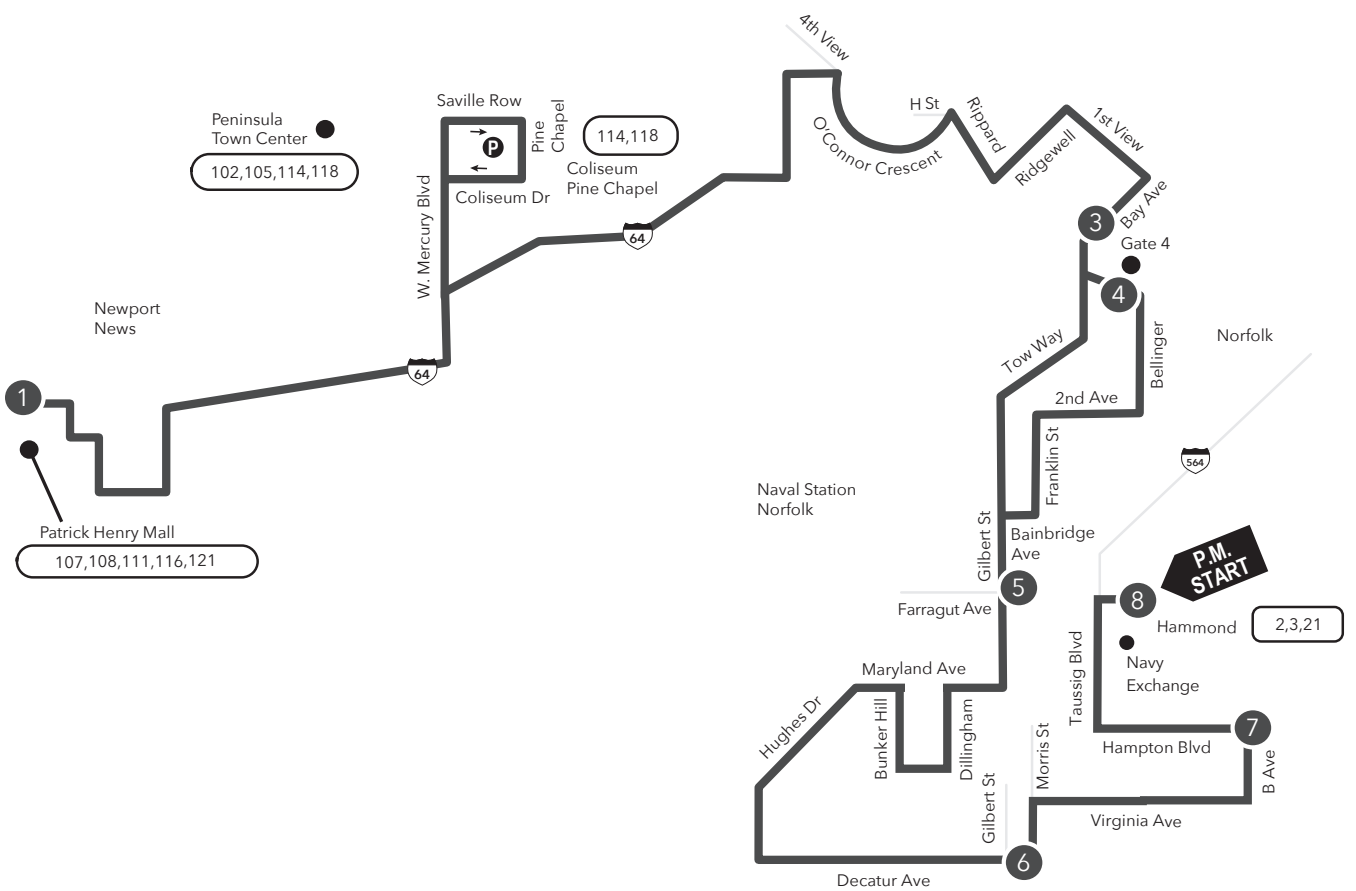

1	2	3	4	5	6	7	8
Patrick Henry Mall	Coliseum Pine Chapel	Naval Station Gate 4	Belinger 4th Street	Gilbert Farragut	Decatur Gilbert	Naval Station Gate 5	Navy Exchange
5:15	5:29	6:05	6:11	6:17	6:27	6:34	6:38
6:15	6:29	7:05	7:11	7:17	7:27	7:34	7:38

MAX Route 965 Naval Station Norfolk / Patrick Henry Mall

Legend

- Streets
- 1 Time Point
- 1 Connecting Bus Routes
- Point of Interest

PM times are shaded & in bold.

MONDAY-FRIDAY:
From Naval Station Norfolk to Patrick Henry Mall

8	7	6	5	4	3	1
Navy Exchange	Naval Station Gate 5	Decatur Gilbert	Gilbert Farragut	Belinger 4th Street	Naval Station Gate 4	Patrick Henry Mall
2:45	2:51	2:58	3:14	3:18	3:23	4:15
3:45	3:51	3:58	4:14	4:18	4:23	5:15

This route does not operate on Saturday or Sunday.

Effective: 10.01.17

MAX Route 965
Patrick Henry Mall to
Naval Station Norfolk