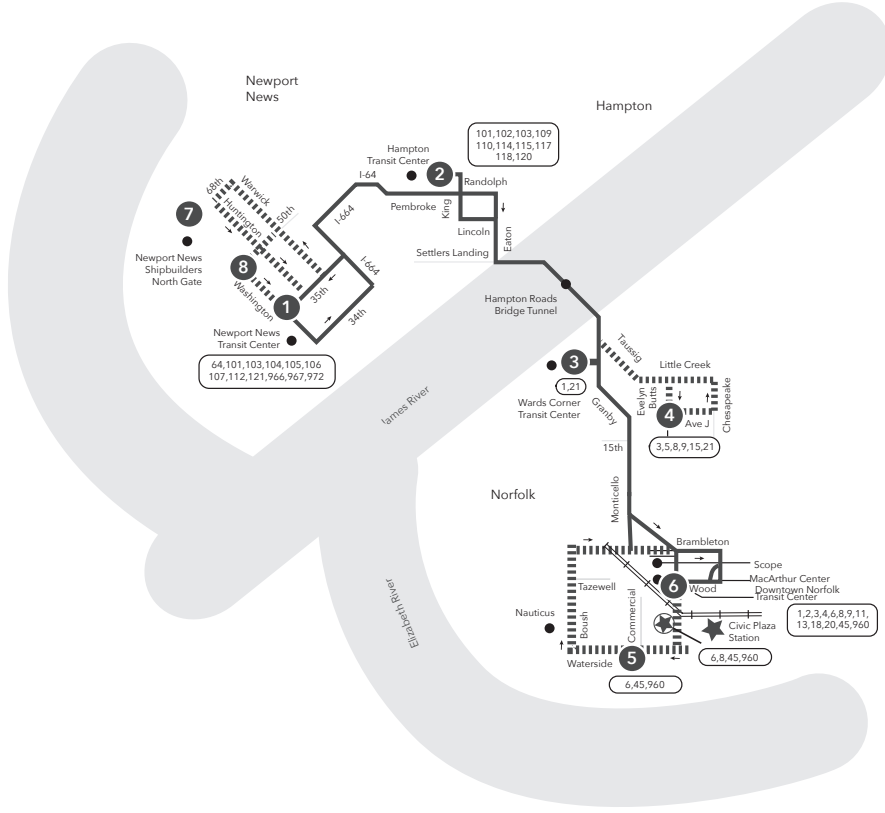

MAX Route 961 Newport News to Hampton to Norfolk

Legend

- Daily
- Weekday
- Streets
- Time Point
- Connecting Bus Routes
- Point of Interest

PM times are shaded & in bold.

WEEKDAY: From Newport News to Hampton to Norfolk

7	1	2	3	4	5	6
N.N. Shipbuilding North Gate	Newport News Transit Center	Hampton Transit Center	Wards Corner	Evelyn Butts Avenue J	Waterside Dr Commercial Pl	Downtown Norfolk Transit Center
-	5:00	5:15	5:40	-	5:57	6:06
-	6:03	6:18	6:39	-	7:00	7:09
-	6:30	6:45	7:10	-	7:27	7:36
-	7:00	7:15	7:40	-	7:57	8:06
-	7:30	7:45	8:10	-	8:27	8:36
-	8:00	8:15	8:40	-	8:57	9:06
-	8:35	8:50	9:15	-	-	9:31
-	9:05	9:20	9:45	-	-	10:01
-	10:00	10:15	10:40	-	-	10:56
-	11:00	11:15	11:40	-	-	11:56
-	12:00	12:15	12:40	-	-	12:56
-	1:00	1:15	1:40	-	-	1:56
-	1:45	2:00	2:25	-	-	2:41
-	2:15	2:30	2:55	-	3:14	3:23
-	2:45	3:00	3:35	-	3:55	4:04
-	3:15	3:30	4:05	-	4:25	4:34
-	3:45	4:00	4:30	4:35	-	5:03
3:40	4:00	4:15	4:45	4:50	-	5:18
-	4:15	4:30	5:05	-	5:25	5:34
-	4:45	5:00	5:35	-	5:55	6:04
-	5:15	5:30	6:05	-	6:25	6:34
-	6:15	6:30	6:55	-	-	7:12
-	7:15	7:30	8:05	-	-	8:23
-	8:15	8:30	8:55	-	-	9:12
-	9:15	9:30	9:50	-	-	10:07
-	10:15	10:30	10:55	-	-	11:12

WEEKDAY: From Norfolk to Hampton to Newport News

6	4	3	2	1	7	8	1
Downtown Norfolk Transit Center	Evelyn Butts Avenue J	Wards Corner	Hampton Transit Center	Newport News Transit Center	N.N. Shipbuilding North Gate	49th St Washington	Newport News Transit Center
4:55	-	5:12	-	5:42	5:47	5:52	5:57
5:25	5:50	6:00	6:15	-	6:32	6:36	6:41
6:00	-	6:16	6:31	6:46	-	-	-
6:30	-	6:46	7:02	7:17	-	-	-
7:00	-	7:18	7:43	7:58	-	-	-
7:30	-	7:48	8:13	8:28	-	-	-
8:30	-	8:48	9:13	9:28	-	-	-
9:30	-	9:48	10:13	10:28	-	-	-
10:30	-	10:48	11:13	11:28	-	-	-
11:30	-	11:48	12:13	12:28	-	-	-
12:30	-	12:48	1:13	1:28	-	-	-
1:30	-	1:48	2:13	2:28	-	-	-
2:15	-	2:33	2:58	3:13	-	-	-
3:15	-	3:33	4:03	4:18	-	-	-
3:45	-	4:03	4:33	4:48	-	-	-
4:15	-	4:33	5:03	5:18	-	-	-
4:45	-	5:03	5:33	5:48	-	-	-
5:15	-	5:33	6:03	6:18	-	-	-
5:45	-	6:03	6:27	6:42	-	-	-
6:15	-	6:32	6:52	7:07	-	-	-
7:15	-	7:32	7:52	8:07	-	-	-
8:15	-	8:32	8:52	9:07	-	-	-
9:15	-	9:32	9:52	10:07	-	-	-
10:15	-	10:32	10:52	11:07	-	-	-

SATURDAY:

1	2	3	6	6	3	2	1
Newport News Transit Center	Hampton Transit Center	Wards Corner	Downtown Norfolk Transit Center	Downtown Norfolk Transit Center	Wards Corner	Hampton Transit Center	Newport News Transit Center

From Newport News to Norfolk

5:00	5:15	5:35	5:51
6:00	6:15	6:35	6:51
7:00	7:15	7:35	7:51
8:00	8:15	8:35	8:51
9:00	9:15	9:35	9:51
10:00	10:15	10:40	10:58
10:30	10:45	11:10	11:28
11:00	11:15	11:40	11:58
11:30	11:45	12:10	12:28
12:00	12:15	12:40	12:58
12:30	12:45	1:10	1:28
1:00	1:15	1:40	1:58
1:30	1:45	2:10	2:28
2:00	2:15	2:40	2:58
2:30	2:45	3:10	3:28
3:00	3:15	3:40	3:58
3:30	3:45	4:10	4:28
4:00	4:15	4:40	4:58
5:00	5:15	5:40	5:58
6:00	6:15	6:40	6:58
7:00	7:15	7:35	7:52
8:00	8:15	8:35	8:52
9:00	9:15	9:35	9:52
10:00	10:15	10:35	10:52

From Norfolk to Newport News