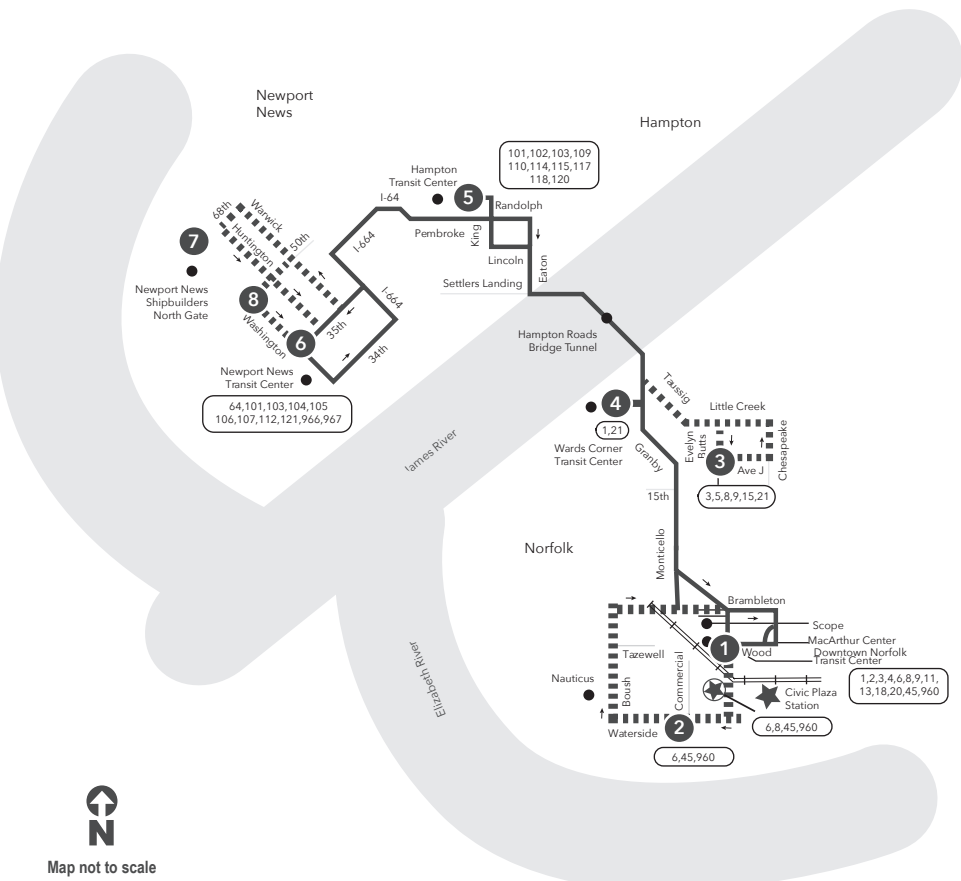

MAX Route 961 Norfolk to Hampton to Newport News

Legend

- Daily
- Weekday
- Streets
- Time Point
- Connecting Bus Routes
- Point of Interest

Map not to scale

PM times are shaded & in bold.

WEEKDAY:
From Norfolk to Hampton to Newport News

1	3	4	5	6	7	8	6
Downtown Norfolk Transit Center	Evelyn Butts Avenue J	Wards Corner	Hampton Transit Center	Newport News Transit Center	N.N. Shipbuilding North Gate	49th St Washington	Newport News Transit Center
4:55	-	5:12	-	5:42	5:47	5:52	5:57
5:25	5:50	6:00	6:15	-	6:32	6:36	6:41
6:00	-	6:16	6:31	6:46	-	-	-
6:30	-	6:46	7:02	7:17	-	-	-
7:00	-	7:18	7:43	7:58	-	-	-
7:30	-	7:48	8:13	8:28	-	-	-
8:30	-	8:48	9:13	9:28	-	-	-
9:30	-	9:48	10:13	10:28	-	-	-
10:30	-	10:48	11:13	11:28	-	-	-
11:30	-	11:48	12:13	12:28	-	-	-
12:30	-	12:48	1:13	1:28	-	-	-
1:30	-	1:48	2:13	2:28	-	-	-
2:15	-	2:33	2:58	3:13	-	-	-
3:15	-	3:33	4:03	4:18	-	-	-
3:45	-	4:03	4:33	4:48	-	-	-
4:15	-	4:33	5:03	5:18	-	-	-
4:45	-	5:03	5:33	5:48	-	-	-
5:15	-	5:33	6:03	6:18	-	-	-
5:45	-	6:03	6:27	6:42	-	-	-
6:15	-	6:32	6:52	7:07	-	-	-
7:15	-	7:32	7:52	8:07	-	-	-
8:15	-	8:32	8:52	9:07	-	-	-
9:15	-	9:32	9:52	10:07	-	-	-
10:15	-	10:32	10:52	11:07	-	-	-

WEEKDAY:
From Newport News to Hampton to Norfolk

7	6	5	4	3	2	1
N.N. Shipbuilding North Gate	Newport News Transit Center	Hampton Transit Center	Wards Corner	Evelyn Butts Avenue J	Waterside Dr Commercial Pl	Downtown Norfolk Transit Center
-	5:00	5:15	5:40	-	5:57	6:06
-	6:03	6:18	6:39	-	7:00	7:09
-	6:30	6:45	7:10	-	7:27	7:36
-	7:00	7:15	7:40	-	7:57	8:06
-	7:30	7:45	8:10	-	8:27	8:36
-	8:00	8:15	8:40	-	8:57	9:06
-	8:35	8:50	9:15	-	-	9:31
-	9:05	9:20	9:45	-	-	10:01
-	10:00	10:15	10:40	-	-	10:56
-	11:00	11:15	11:40	-	-	11:56
-	12:00	12:15	12:40	-	-	12:56
-	1:00	1:15	1:40	-	-	1:56
-	1:45	2:00	2:25	-	-	2:41
-	2:15	2:30	2:55	-	3:14	3:23
-	2:45	3:00	3:35	-	3:55	4:04
-	3:15	3:30	4:05	-	4:25	4:34
3:40	3:45	4:00	4:30	4:35	-	5:03
-	4:00	4:15	4:45	4:50	-	5:18
-	4:15	4:30	5:05	-	5:25	5:34
-	4:45	5:00	5:35	-	5:55	6:04
-	5:15	5:30	6:05	-	6:25	6:34
-	6:15	6:30	6:55	-	-	7:12
-	7:15	7:30	8:05	-	-	8:23
-	8:15	8:30	8:55	-	-	9:12
-	9:15	9:30	9:50	-	-	10:07
-	10:15	10:30	10:55	-	-	11:12

SATURDAY: