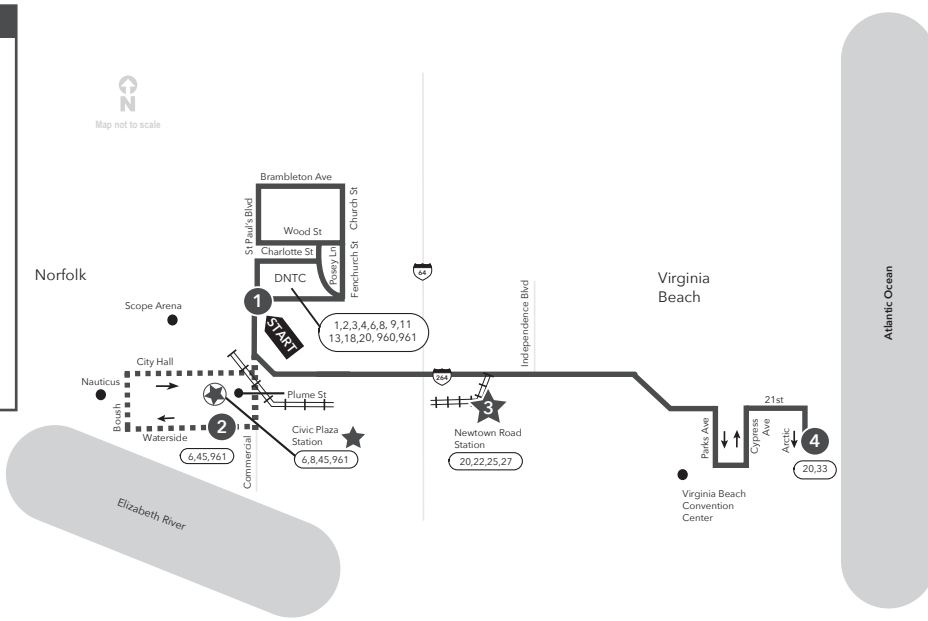

MAX Route 960 Norfolk to Virginia Beach

Legend

- Daily
- Time Point
- Streets
- Connecting Bus Routes
- Point of Interest
- Light Rail Station
- Light Rail Connection
- After 3 pm
- The Tide

PM times are shaded & in bold.

1	2	3	4
Downtown Norfolk Transit Center	Waterside Dr Commercial Pl	Newtown Rd Station	Arctic Ave 19th St

Sunday Service

7:50	—	8:05	8:26
8:00	—	8:15	8:36
9:00	—	9:15	9:36
10:00	—	10:15	10:37
11:00	—	11:15	11:37
12:00	—	12:15	12:37
1:00	—	1:15	1:37
2:00	—	2:15	2:37
3:00	3:07	3:25	3:47
4:00	4:07	4:25	4:47
5:00	5:07	5:25	5:47
6:00	6:07	6:25	6:46
7:00	7:06	7:24	7:44
8:00	8:06	8:24	8:44

PM times are shaded & in bold.

Downtown stops after 3 P.M. only include:
Civic Plaza Station & St Paul's Blvd & Plume St

MAX ROUTE 960 Virginia Beach to Norfolk

Legend

- Daily
- Time Point
- Streets
- Connecting Bus Routes
- Point of Interest
- Light Rail Station
- Light Rail Connection
- After 3 pm
- The Tide

4	3	2	1
Arctic Ave 19th St	Newtown Rd Station	Waterside Dr Commercial Pl	Downtown Norfolk Transit Center

Sunday Service

8:00	8:19	8:31	8:41
9:00	9:19	9:31	9:41
10:00	10:20	10:33	10:44
11:00	11:20	11:33	11:44
12:00	12:20	12:33	12:44
1:00	1:20	1:33	1:44
2:00	2:20	2:33	2:44
3:00	3:22	—	3:41
4:00	4:22	—	4:42
5:00	5:22	—	5:42
6:00	6:21	—	6:40
7:00	7:20	—	7:39
8:00	8:20	—	8:39