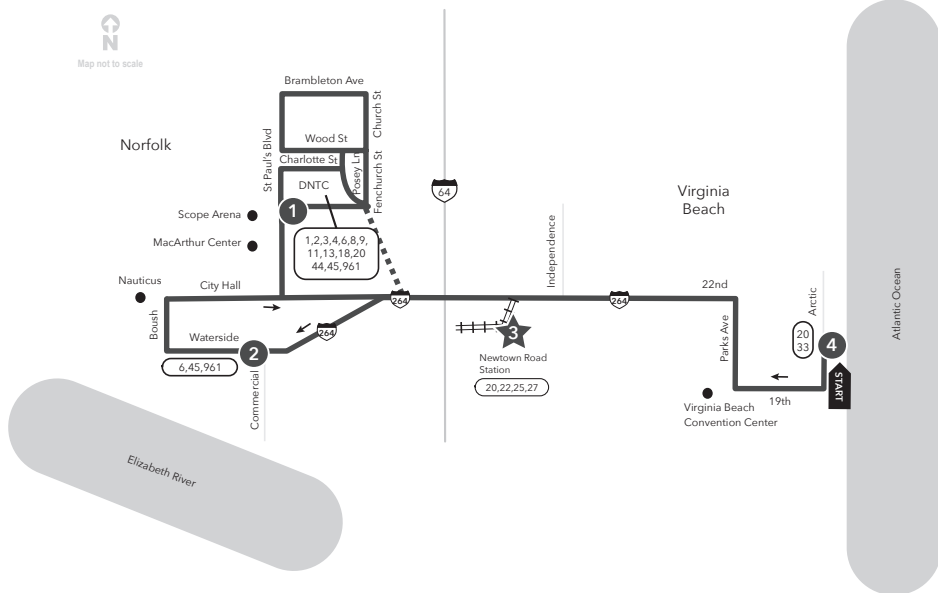

1	2	3	4
Downtown Norfolk Transit Center	Waterside Dr Commercial Pl	Newtown Rd Station	Arctic Ave 19th St

Sunday Service

7:50	—	8:05	8:26
8:00	—	8:15	8:36
9:00	—	9:15	9:36
10:00	—	10:15	10:37
11:00	—	11:15	11:37
12:00	—	12:15	12:37
1:00	—	1:15	1:37
2:00	—	2:15	2:37
3:00	3:07	3:25	3:47
4:00	4:07	4:25	4:47
5:00	5:07	5:25	5:47
6:00	6:07	6:25	6:46
7:00	7:06	7:24	7:44
8:00	8:06	8:24	8:44

PM times are shaded & in bold.

Downtown stops after 3 P.M. only include:
Civic Plaza Station & St Paul's Blvd & Plume St

MAX ROUTE 960 Virginia Beach to Norfolk

Legend

- Daily
- Time Point
- Streets
- Connecting Bus Routes
- Point of Interest
- Light Rail Station
- Light Rail Connection
- After 3 pm
- The Tide

MAX 960 From Virginia Beach to Norfolk

4	3	2	1	4	3	2	1
Arctic Ave 19th St	Newtown Rd Station	Waterside Dr Commercial Pl	Downtown Norfolk Transit Center	Arctic Ave 19th St	Newtown Rd Station	Waterside Dr Commercial Pl	Downtown Norfolk Transit Center

4	3	2	1
Arctic Ave 19th St	Newtown Rd Station	Waterside Dr Commercial Pl	Downtown Norfolk Transit Center

Sunday Service

8:00	8:19	8:31	8:41
9:00	9:19	9:31	9:41
10:00	10:20	10:33	10:44
11:00	11:20	11:33	11:44
12:00	12:20	12:33	12:44
1:00	1:20	1:33	1:44
2:00	2:20	2:33	2:44
3:00	3:22	—	3:41
4:00	4:22	—	4:42
5:00	5:22	—	5:42
6:00	6:21	—	6:40
7:00	7:20	—	7:39
8:00	8:20	—	8:39