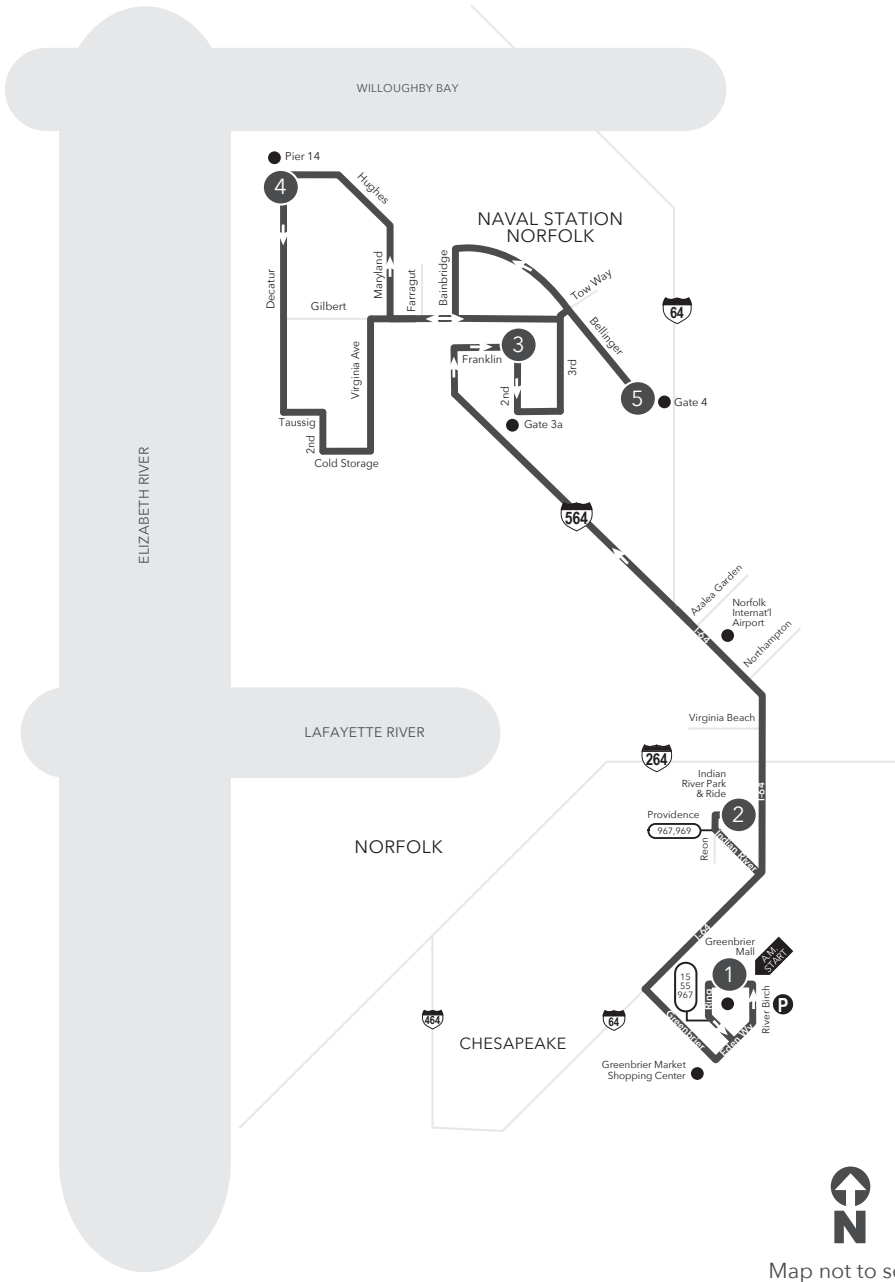

MAX Route 922 Greenbrier Mall Park & Ride to Gate 4

Legend

- Weekday
- Streets
- Time Point
- Connecting Bus Routes
- Point of Interest

PM times are shaded & in bold.

MONDAY - FRIDAY:

A.M. Service from Greenbrier Mall Park & Ride to Gate 4

1	2	3	4	5
Greenbrier Mall Park & Ride	Indian River Park & Ride	2nd Franklin	Pier 14	Bellingham 5th
5:00	5:11	5:31	5:43	5:59
5:30	5:41	6:04	6:16	6:32
5:50	6:01	6:24	6:36	6:52
6:10	6:21	6:45	6:57	7:13

MAX ROUTE 922 Gate 5 to Greenbrier Mall Park & Ride

Legend

- Weekday
- Streets
- Time Point
- Connecting Bus Routes
- Point of Interest

PM times are shaded & in bold.

MONDAY-FRIDAY

P.M. Service from Gate 5 to Greenbrier Mall Park & Ride

5	4	3	2	1
Gate 5	Pier 14	2nd & Franklin	Indian River Park & Ride	Greenbrier Mall Park & Ride
2:55	3:05	3:17	3:41	3:52
3:25	3:35	3:47	4:12	4:23
3:44	3:54	4:06	4:31	4:42
4:20	4:30	4:42	5:07	5:18

Effective: 10.01.17

MAX Route 922
 Greenbrier Mall Park & Ride
 Indian River Road
 Naval Station Norfolk

These routes does not operate on Saturday or Sunday.