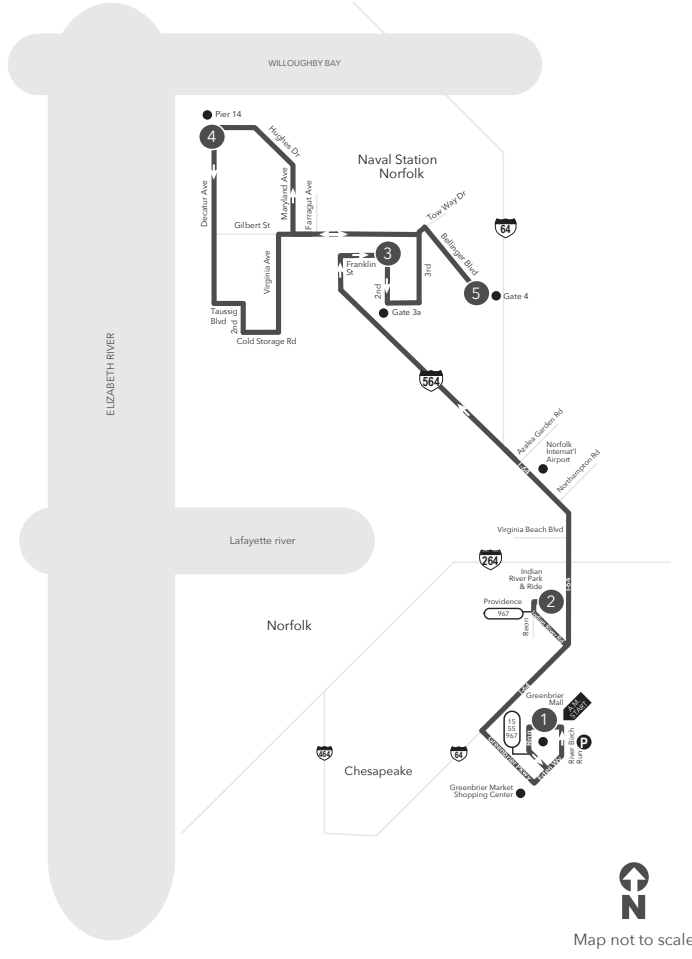

MAX Route 922 Greenbrier Mall Park & Ride to Gate 4

Legend

- Weekday
- Streets
- Time Point
- Connecting Bus Routes
- Point of Interest

MONDAY - FRIDAY: A.M. Service from Greenbrier Mall Park & Ride to Gate 4

1	2	3	4	5
Greenbrier Mall Park & Ride	Indian River Park & Ride	2nd Franklin	Pier 14	Bellinger 5th
5:00	5:11	5:31	5:43	5:59
5:30	5:41	6:04	6:16	6:32
5:50	6:01	6:24	6:36	6:52
6:10	6:21	6:45	6:57	7:13

MAX ROUTE 922 Virginia Ave & Cold Storage to Greenbrier Mall Park & Ride

Legend

- Weekday
- Streets
- Time Point
- Connecting Bus Routes
- Point of Interest

PM times are shaded & in bold.

MONDAY-FRIDAY P.M. Service from Virginia Ave & Cold Storage to Greenbrier Mall Park & Ride

5	4	3	2	1
Virginia Ave Cold Storage Rd	Pier 14	2nd & Franklin	Indian River Park & Ride	Greenbrier Mall Park & Ride
2:55	3:05	3:17	3:41	3:52
3:25	3:35	3:47	4:12	4:23
3:44	3:54	4:06	4:31	4:42

This route does not operate on Saturday or Sunday.