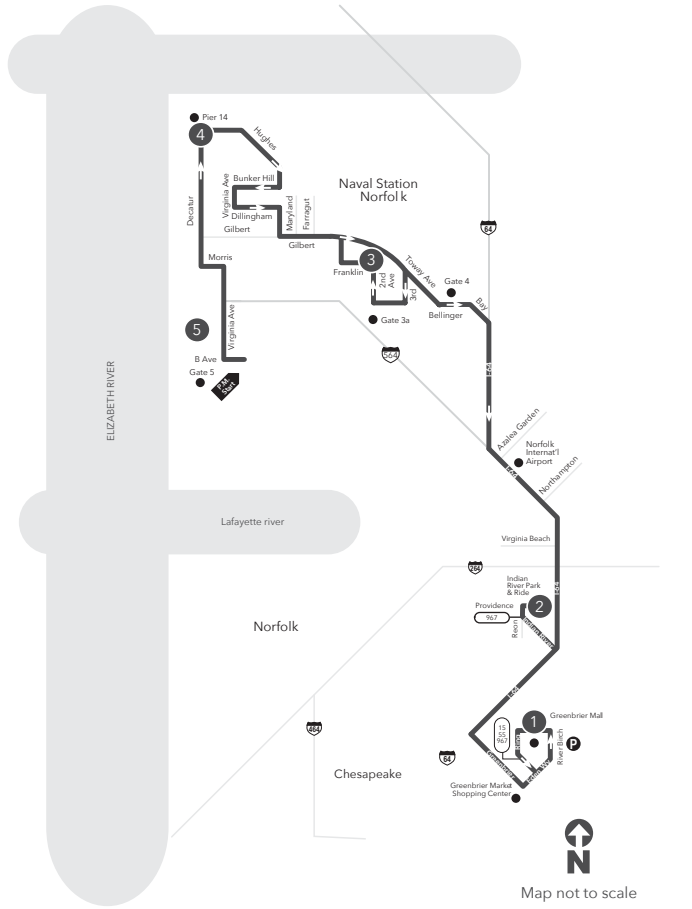

MAX Route 922 Greenbrier Mall Park & Ride to Gate 4

Legend

- Weekday
- Streets
- Time Point
- Connecting Bus Routes
- Point of Interest

MONDAY - FRIDAY: A.M. Service from Greenbrier Mall Park & Ride to Gate 4

1	2	3	4	5
Greenbrier Mall Park & Ride	Indian River Park & Ride	2nd Franklin	Pier 14	Bellinger 5th
5:00	5:11	5:31	5:43	5:59
5:30	5:41	6:04	6:16	6:32
5:50	6:01	6:24	6:36	6:52
6:10	6:21	6:45	6:57	7:13

MAX ROUTE 922 Virginia Ave & Cold Storage to Greenbrier Mall Park & Ride

Legend

- Weekday
- Streets
- Time Point
- Connecting Bus Routes
- Point of Interest

PM times are shaded & in bold.

MONDAY-FRIDAY P.M. Service from Virginia Ave & Cold Storage to Greenbrier Mall Park & Ride

5	4	3	2	1
Virginia Ave Cold Storage Rd	Pier 14	2nd & Franklin	Indian River Park & Ride	Greenbrier Mall Park & Ride
2:55	3:05	3:17	3:41	3:52
3:25	3:35	3:47	4:12	4:23
3:44	3:54	4:06	4:31	4:42

This route does not operate on Saturday or Sunday.