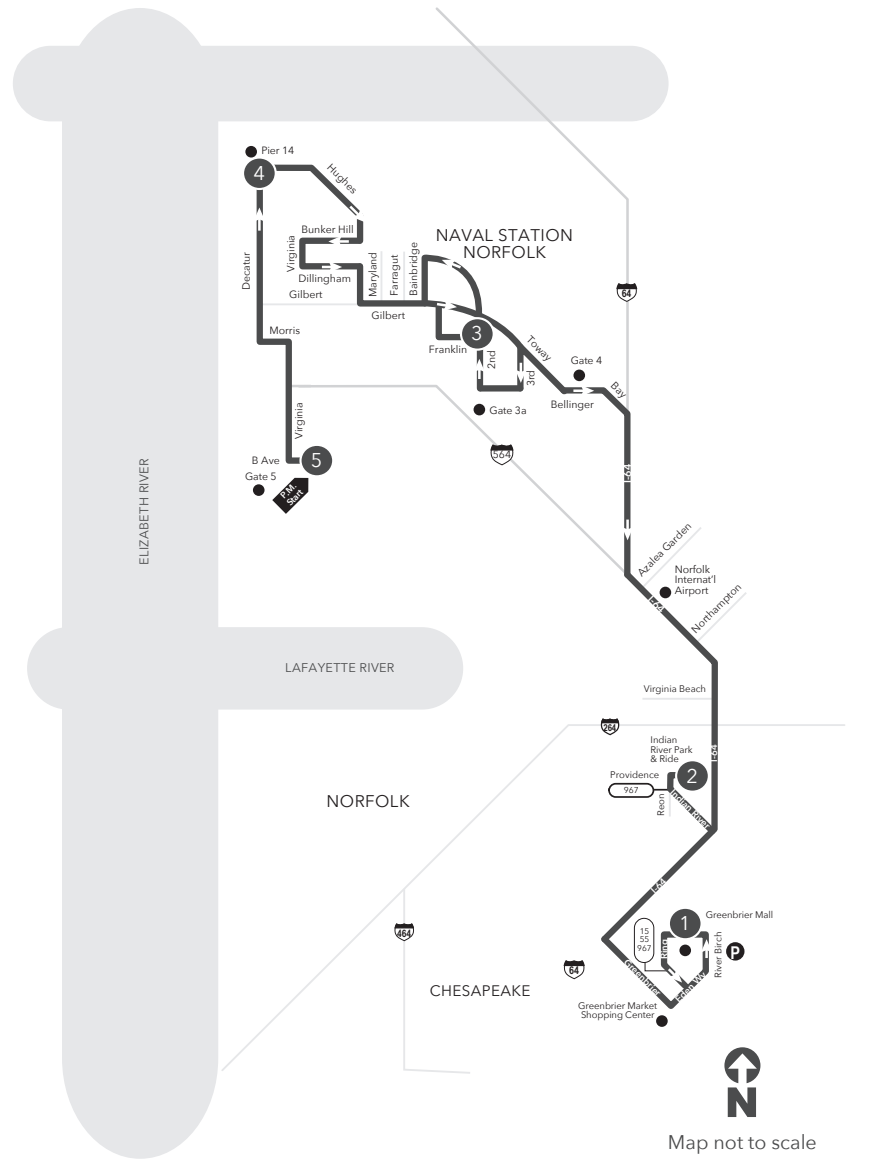

MAX Route 922 Greenbrier Mall Park & Ride to Gate 4

Legend

- Weekday
- Streets
- Time Point
- Connecting Bus Routes
- Point of Interest

PM times are shaded & in bold.

MONDAY - FRIDAY:

A.M. Service from Greenbrier Mall Park & Ride to Gate 4

1	2	3	4	5
Greenbrier Mall Park & Ride	Indian River Park & Ride	2nd Franklin	Pier 14	Bellingham 5th
5:00	5:11	5:31	5:43	5:59
5:30	5:41	6:04	6:16	6:32
5:50	6:01	6:24	6:36	6:52
6:10	6:21	6:45	6:57	7:13

MAX ROUTE 922 Gate 5 to Greenbrier Mall Park & Ride

Legend

- Weekday
- Streets
- Time Point
- Connecting Bus Routes
- Point of Interest

PM times are shaded & in bold.

MONDAY-FRIDAY

P.M. Service from Gate 5 to Greenbrier Mall Park & Ride

5	4	3	2	1
Gate 5	Pier 14	2nd & Franklin	Indian River Park & Ride	Greenbrier Mall Park & Ride
2:55	3:05	3:17	3:41	3:52
3:25	3:35	3:47	4:12	4:23
3:44	3:54	4:06	4:31	4:42
4:20	4:30	4:42	5:07	5:18

Effective: 10.01.17

MAX Route 922
 Greenbrier Mall Park & Ride
 Indian River Road
 Naval Station Norfolk

These routes does not operate on Saturday or Sunday.