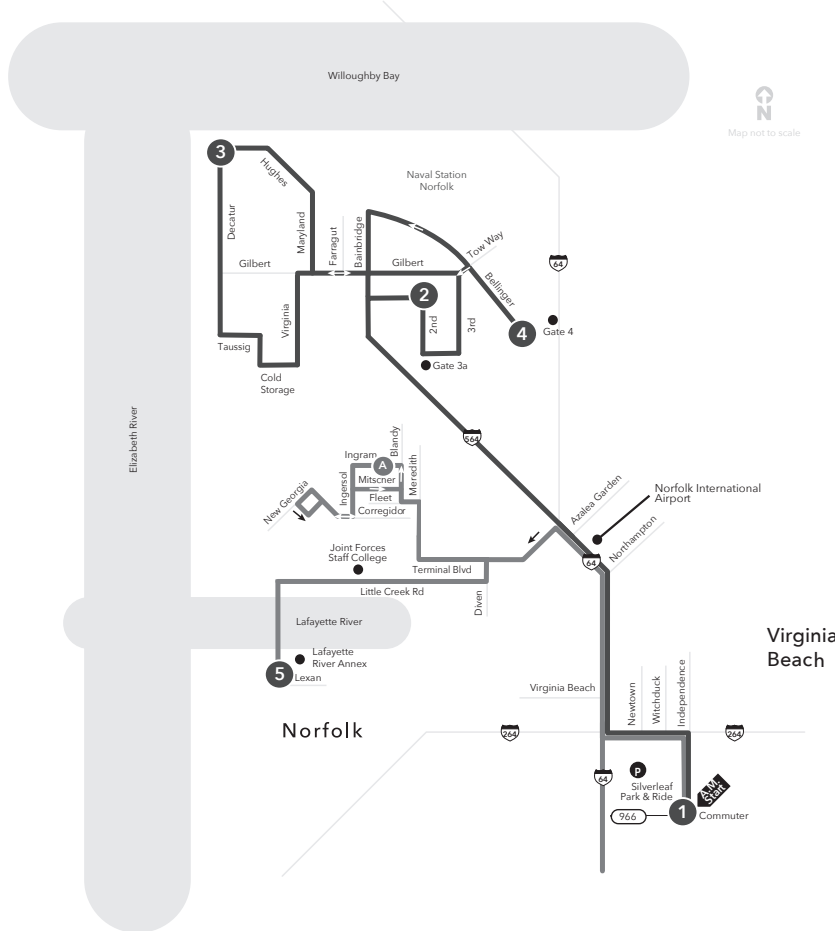

# MAX Route 918/919 Silverleaf Park & Ride to Lafayette River Annex/Gate 4

**Legend**

- Weekday
- Route 918 Joint Forces Staff College
- Streets
- Time Point
- Connecting Bus Routes
- Point of Interest
- Park & Ride

# MAX ROUTE 918/919 Lafayette River Annex/Gate 5 to Silverleaf Park & Ride

**Legend**

- Weekday
- Route 918 Joint Forces Staff College
- Streets
- Time Point
- Connecting Bus Routes
- Point of Interest
- Park & Ride

## MAX 919 NSA - NAVAL STATION NORFOLK MONDAY - FRIDAY:

P.M. Service from Gate 5 to Silverleaf

<b>4</b>	<b>3</b>	<b>2</b>	<b>1</b>
Gate 5	Pier 14	2nd & Franklin	Silverleaf Park & Ride
2:54	3:04	3:17	3:43
3:18	3:28	3:41	4:08
3:40	3:50	4:03	4:30
3:58	4:08	4:21	4:48
4:13	4:23	4:36	5:03

Effective: 10.01.17

**MAX Route 918**  
 Silverleaf Park & Ride  
 NSA-Joint Forces Staff College  
 Naval Station Norfolk  
 Lafayette River Annex

These routes do not operate on Saturday or Sunday.