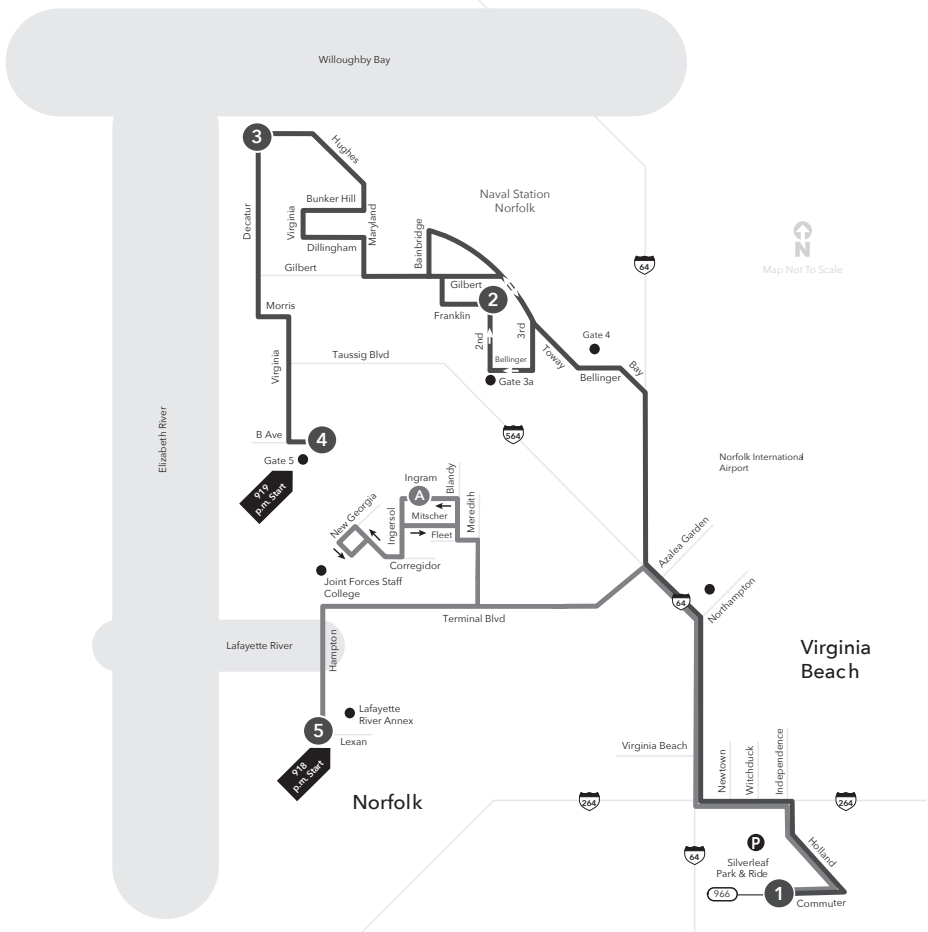

## MAX 919 NSA - NAVAL STATION NORFOLK MONDAY - FRIDAY:

A.M. Service from Silverleaf to Gate 4

<b>1</b>	<b>2</b>	<b>3</b>	<b>4</b>
Silverleaf Park & Ride	2nd & Franklin	Pier 14	Bellinger 5th
5:00	5:23	5:34	5:50
5:20	5:45	5:57	6:13
5:45	6:11	6:23	6:39
6:05	6:31	6:43	6:59
6:30	6:58	7:10	7:26
6:50	7:18	7:30	7:46

# MAX ROUTE 918/919 Lafayette River Annex/Gate 5 to Silverleaf Park & Ride

**Legend**

- Weekday
- Route 918 Joint Forces Staff College
- Streets
- Time Point
- Connecting Bus Routes
- Point of Interest
- Park & Ride

## MAX 919 NSA - NAVAL STATION NORFOLK MONDAY - FRIDAY:

P.M. Service from Gate 5 to Silverleaf

<b>4</b>	<b>3</b>	<b>2</b>	<b>1</b>
Gate 5	Pier 14	2nd & Franklin	Silverleaf Park & Ride
2:54	3:04	3:17	3:43
3:18	3:28	3:41	4:08
3:40	3:50	4:03	4:30
3:58	4:08	4:21	4:48
4:13	4:23	4:36	5:03

Effective: 10.01.17

**MAX Route 918**  
 Silverleaf Park & Ride  
 NSA-Joint Forces Staff College  
 Naval Station Norfolk  
 Lafayette River Annex

These routes do not operate on Saturday or Sunday.