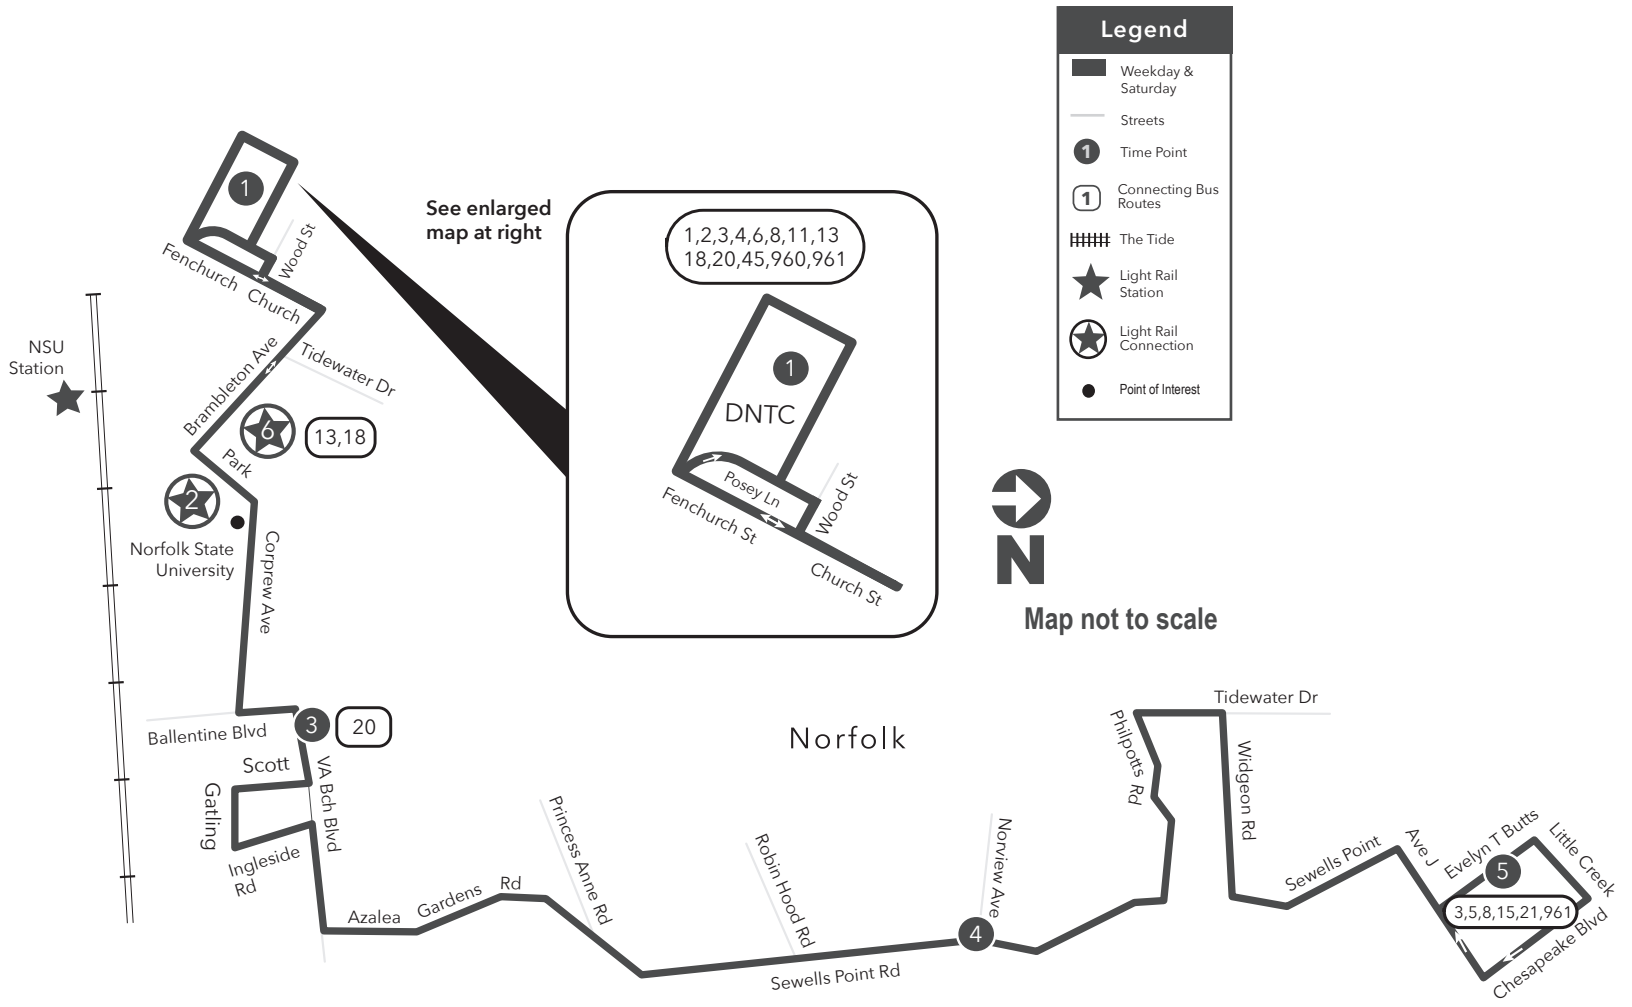

Route 009 Downtown Norfolk Transit Center / Sewells Point

f- Friday only
PM times are shaded & in bold.

WEEKDAY: From Downtown Norfolk Transit Center to Evelyn T Butts Ave

1	2	3	4	5	5	4	3	6	1
Downtown Norfolk Transit Center	NSU Station	VA Beach Blvd Scott St	Chesapeake Blvd Norview Ave	Little Creek Rd Evelyn T Butts Ave	Little Creek Rd Evelyn T Butts Ave	Chesapeake Blvd Norview Ave	VA Beach Blvd Scott St	NSU Station	Downtown Norfolk Transit Center
5:58	6:05	6:14	6:29	6:43	5:48	6:03	6:16	6:28	6:34
6:27	6:35	6:44	6:59	7:13	6:18	6:33	6:46	6:58	7:04
6:57	7:05	7:14	7:29	7:43	6:48	7:03	7:16	7:28	7:34
7:27	7:35	7:44	7:59	8:13	7:18	7:33	7:46	7:58	8:04
7:57	8:05	8:14	8:29	8:43	7:48	8:03	8:16	8:28	8:34
8:27	8:35	8:44	8:59	9:13	8:18	8:33	8:46	8:58	9:03
8:57	9:04	9:13	9:28	9:42	8:48	9:03	9:15	9:28	9:33
9:28	9:35	9:44	9:59	10:13	9:18	9:33	9:45	9:58	10:03
9:58	10:05	10:14	10:29	10:43	9:48	10:03	10:15	10:28	10:33
10:28	10:35	10:44	10:59	11:13	10:18	10:33	10:45	10:58	11:03
10:58	11:05	11:14	11:29	11:43	10:48	11:03	11:15	11:28	11:33
11:28	11:35	11:44	11:59	12:13	11:18	11:33	11:45	11:58	12:03
11:58	12:05	12:14	12:29	12:43	11:48	12:03	12:15	12:28	12:33
12:28	12:35	12:44	12:59	1:13	12:18	12:33	12:45	12:58	1:03
12:58	1:05	1:14	1:29	1:43	12:48	1:03	1:15	1:28	1:33
1:28	1:35	1:44	1:59	2:13	1:18	1:33	1:45	1:58	2:04
1:56	2:03	2:13	2:30	2:44	1:48	2:03	2:16	2:29	2:35
2:26	2:34	2:44	3:01	3:15	2:18	2:34	2:47	3:00	3:06
2:56	3:04	3:14	3:31	3:45	2:48	3:04	3:17	3:30	3:36
3:25	3:33	3:43	4:00	4:14	3:18	3:34	3:47	4:00	4:06
3:55	4:03	4:13	4:30	4:44	3:48	4:04	4:17	4:30	4:36
4:25	4:33	4:43	5:00	5:14	4:18	4:34	4:47	5:00	5:06
4:55	5:03	5:13	5:30	5:44	4:48	5:04	5:17	5:30	5:36
5:25	5:33	5:43	6:00	6:13	5:18	5:34	5:47	6:00	6:05
6:01	6:08	6:15	6:30	6:43	5:48	6:04	6:16	6:28	6:33
6:31	6:38	6:45	7:00	7:13	6:18	6:33	6:45	6:57	7:02
7:01	7:08	7:15	7:30	7:43	6:48	7:03	7:15	7:27	7:32
7:31	7:38	7:45	8:00	8:13	7:20	7:35	7:47	7:59	8:04
8:31	8:38	8:45	9:00	9:13	8:20	8:35	8:47	8:59	9:04
9:31	9:38	9:45	10:00	10:13	9:20	9:35	9:47	9:59	10:04
10:31	10:38	10:45	11:00	11:13	10:20	10:35	10:47	10:59	11:04
11:31f	11:38f	11:45f	12:00f	12:13f	11:20f	11:35f	11:47f	11:59f	12:04f

SATURDAY: From Downtown Norfolk Transit Center to Evelyn T Butts Ave