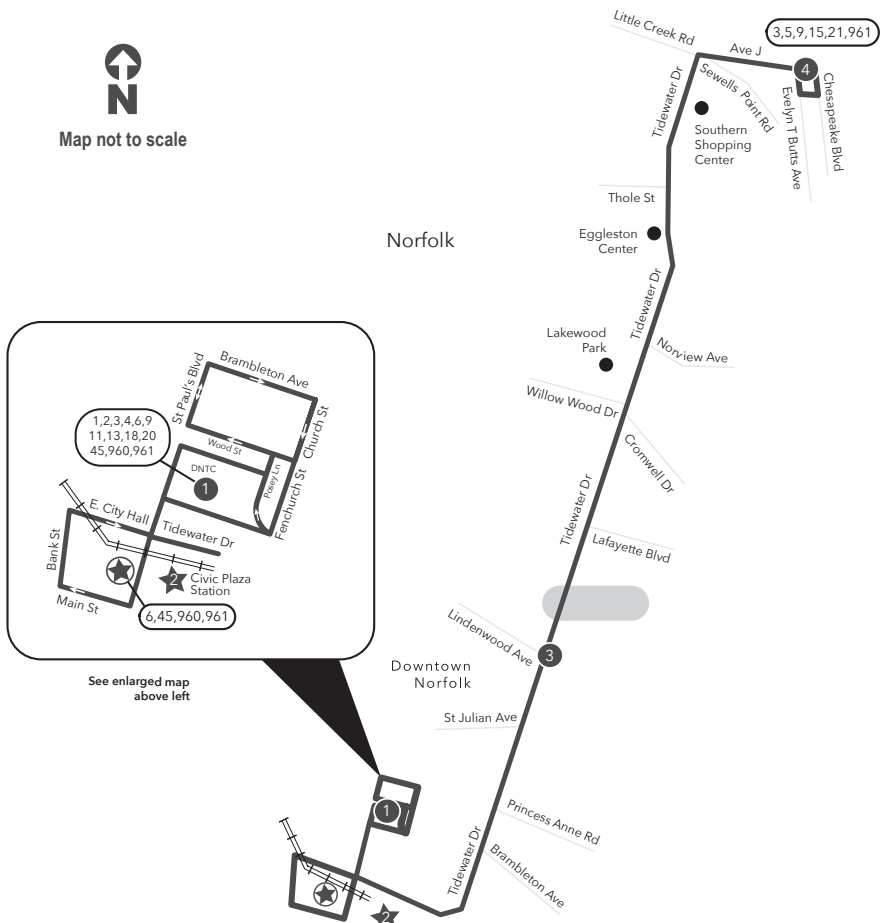

# Route 008 Downtown Norfolk Transit Center / Evelyn T. Butts Ave

## Legend

- Daily Route
- Streets
- Time Point
- Connecting Bus Routes
- The Tide
- Light Rail Station
- Light Rail Connection
- Point of Interest

f - Friday only  
PM times are shaded & in bold.

### WEEKDAY: From Downtown Norfolk Transit Center to Evelyn T Butts Ave

1	2	3	4
Downtown Norfolk Transit Center	Civic Plaza	Tidewater Dr Lindenwood Ave	Evelyn T Butts Ave Little Creek Rd
5:41	5:45	5:58	6:14
6:11	6:15	6:28	6:44
6:41	6:45	6:58	7:14
7:11	7:15	7:28	7:44
7:41	7:45	7:58	8:14
8:11	8:15	8:28	8:44
8:40	8:44	8:57	9:14
9:09	9:13	9:27	9:44
9:39	9:43	9:57	10:14
10:09	10:13	10:27	10:44
10:39	10:43	10:57	11:14
11:08	11:13	11:27	11:44
11:38	11:43	11:57	12:14
12:08	12:13	12:27	12:44
12:38	12:43	12:57	1:14
1:08	1:13	1:27	1:44
1:38	1:43	1:57	2:14
2:08	2:13	2:27	2:44
2:37	2:42	2:56	3:15
3:05	3:10	3:25	3:44
3:35	3:40	3:55	4:14
4:05	4:10	4:25	4:44
4:34	4:39	4:54	5:14
5:03	5:08	5:24	5:44
5:36	5:41	5:57	6:14
6:09	6:13	6:27	6:44
6:40	6:44	6:58	7:14
7:41	7:45	7:58	8:14
8:42	8:46	8:59	9:14
9:42	9:46	9:59	10:14
10:42	10:46	10:59	11:14
11:42	11:46	11:59	12:14
12:42f	12:46f	12:59f	1:14f

### SUNDAY: From Evelyn T Butts Ave to Downtown Norfolk Transit Center

4	3	2	1
Evelyn T Butts Ave Little Creek Rd	Tidewater Dr Lindenwood Ave	Civic Plaza	Downtown Norfolk Transit Center
7:18	7:36	7:46	7:57
8:18	8:36	8:46	8:57
9:18	9:37	9:47	9:58
10:18	10:37	10:47	10:59
11:18	11:37	11:47	11:59
12:18	12:37	12:47	12:59
1:18	1:37	1:47	1:59
2:18	2:37	2:47	2:59
3:18	3:37	3:47	3:59
4:18	4:37	4:47	4:59
5:18	5:37	5:47	5:58
6:18	6:37	6:47	6:58
7:18	7:36	7:46	7:57
8:18	8:36	8:46	8:57