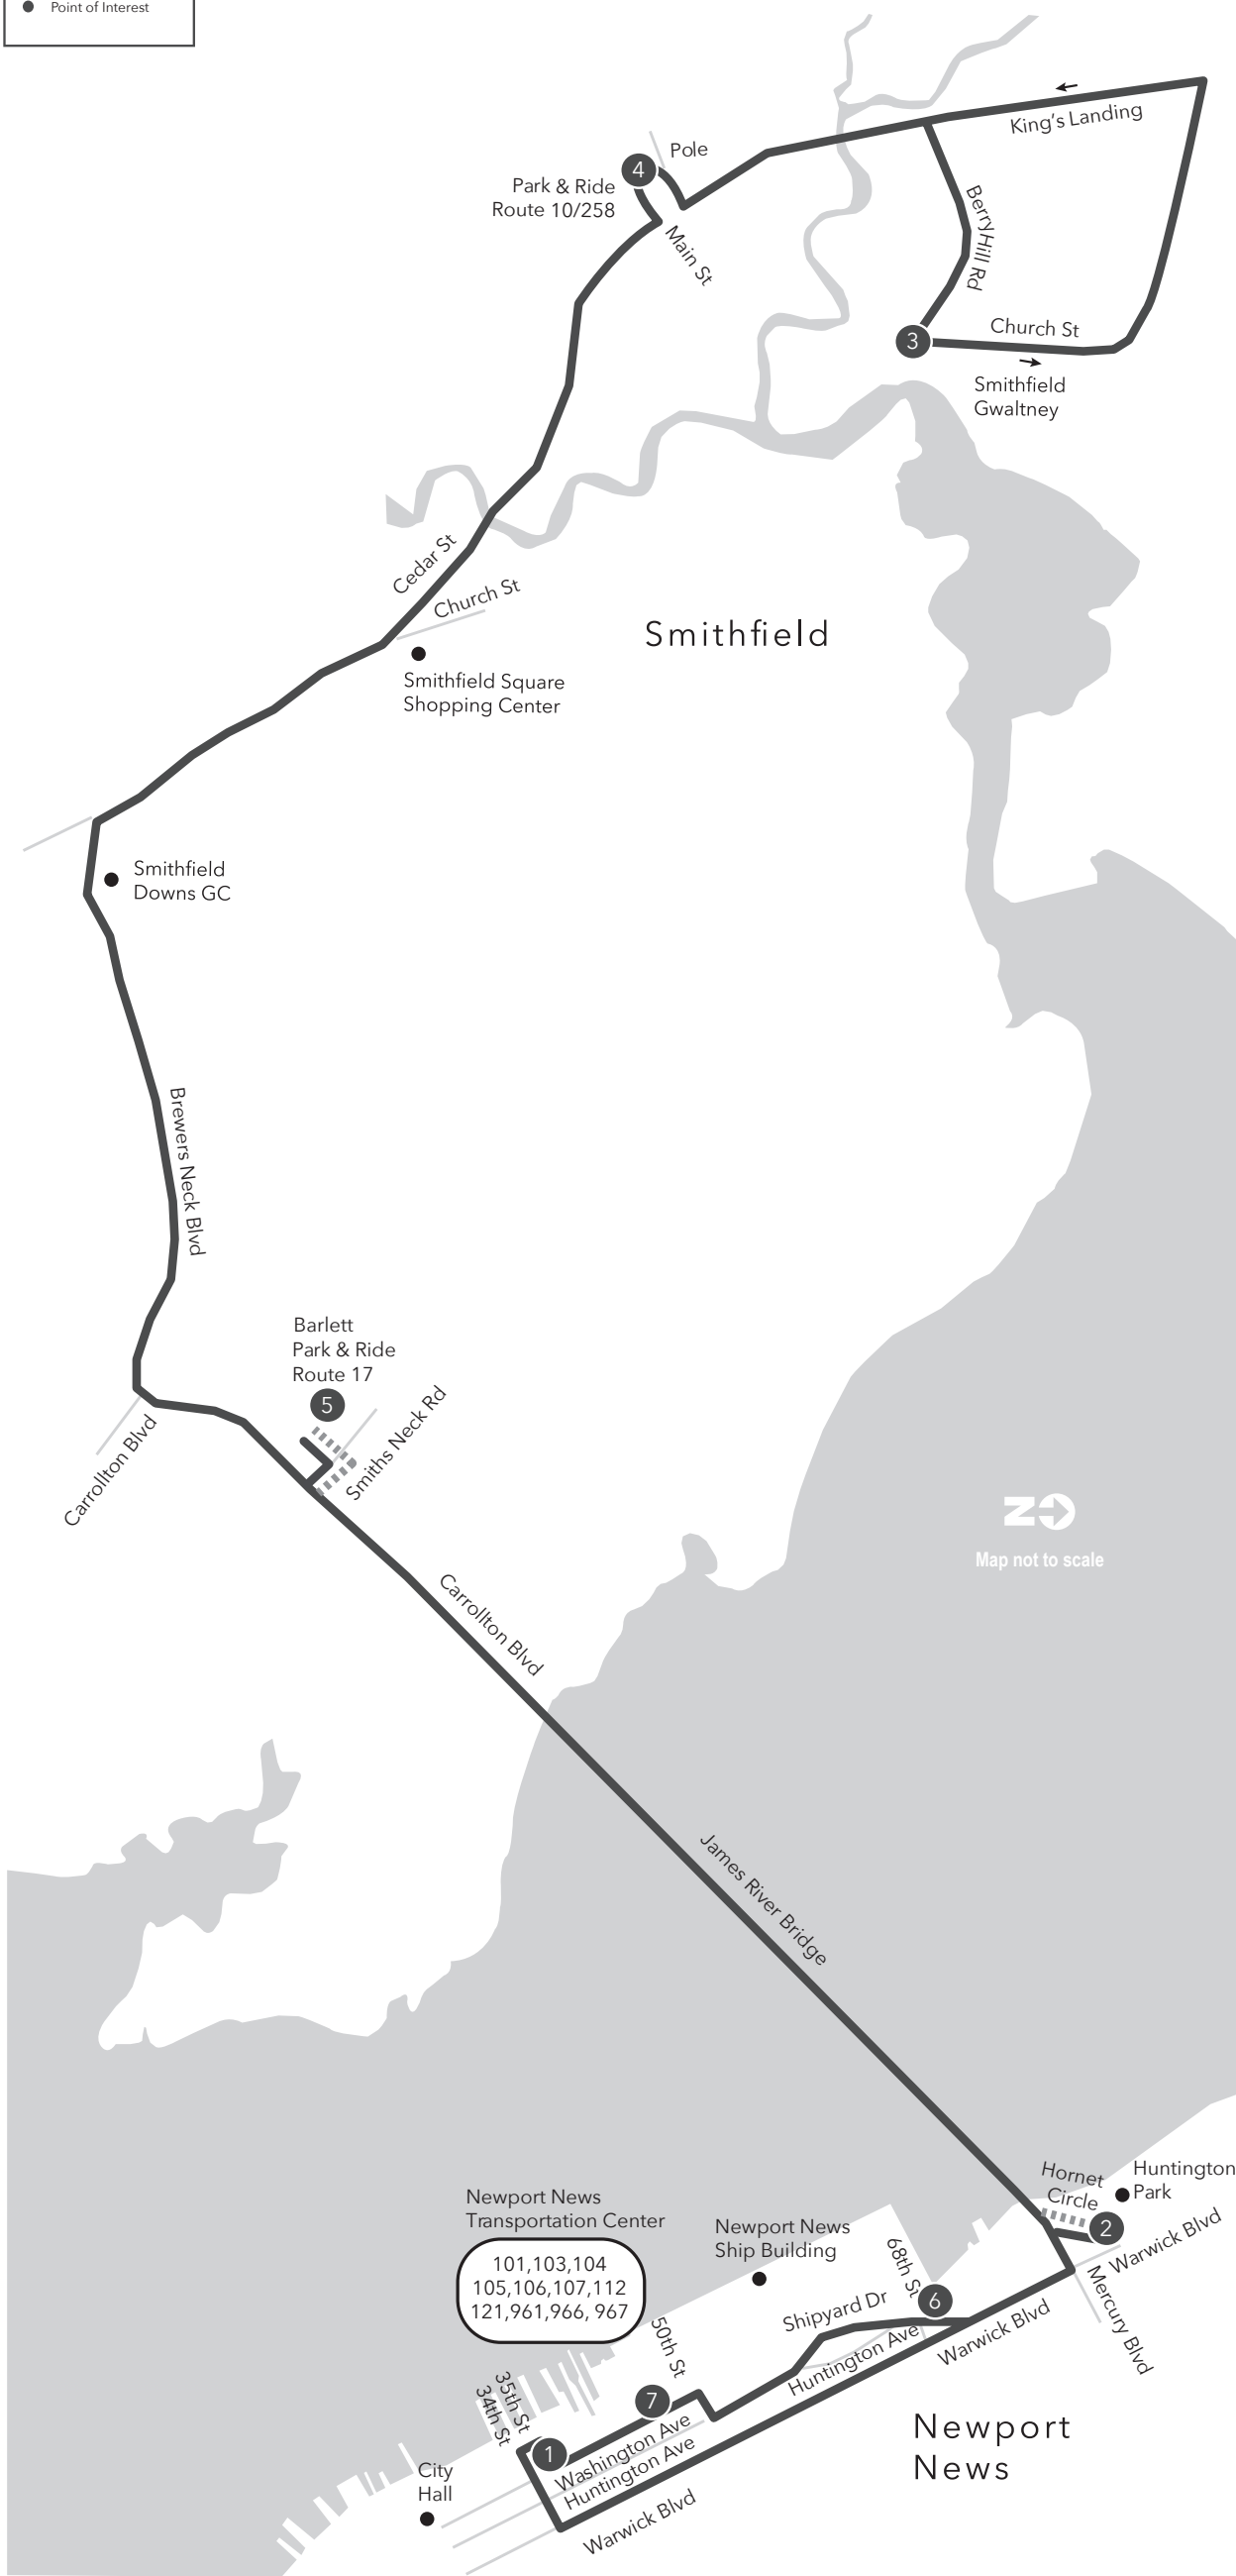

Route 064 Newport News / Smithfield

Legend

- Daily Route
- Streets
- 1 Time Point
- 1 Connecting Bus Routes
- Point of Interest

PM times are shaded & in bold.

WEEKDAY: A.M. SERVICE								WEEKDAY: P.M. SERVICE									
1	2	3	4	5	2	6	7	1	1	7	6	2	5	4	3	2	1
Newport News Transportation Center	Huntington Park Park & Ride	Smithfield Gwalthney	Park & Ride Route 10/258	Park & Ride Route 17 Barlett	Huntington Park Park & Ride	North Gate N.N. Shipbuilders	49th & Washington Ave	Newport News Transportation Center	Newport News Transportation Center	49th & Washington Ave	North Gate N.N. Shipbuilders	Huntington Park Park & Ride	Park & Ride Route 17 Barlett	Park & Ride Route 10/258	Smithfield Gwalthney	Huntington Park Park & Ride	Newport News Transportation Center
4:40	4:50	5:16	5:35	5:51	6:00	6:04	6:07	6:12	2:10	2:14	2:22	2:27	2:40	2:58	3:05	3:35	3:48
6:20	6:30	6:56	7:15	7:31	7:40	7:44	7:47	7:52	3:42	3:52	4:00	4:06	4:19	4:37	4:47	5:19	5:27

This route does not operate on Saturday or Sunday

Effective: 10.01.17

Route 064

Newport News / Smithfield