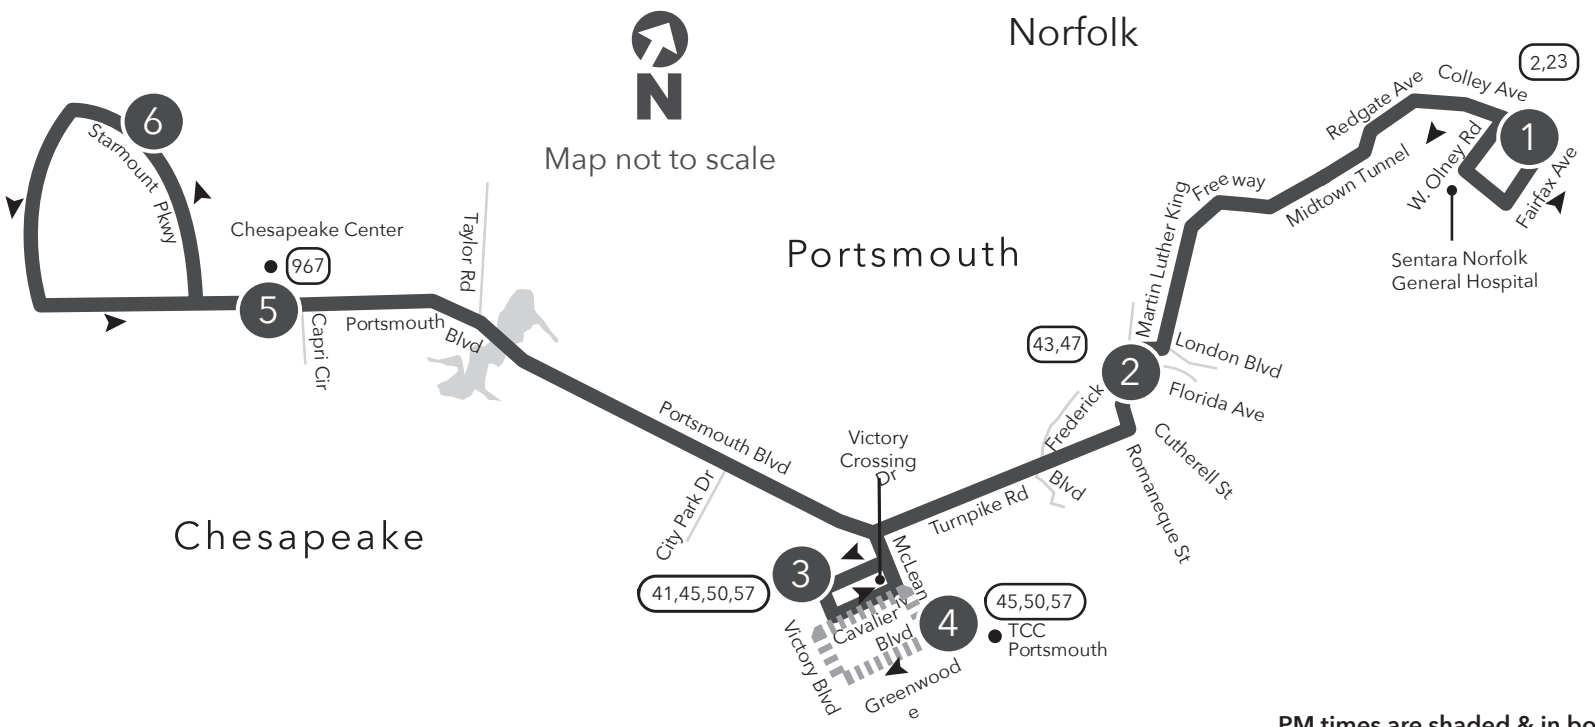

Route 044 Sentara Norfolk General Hospital / Midtown Portsmouth

Legend

- Weekday & Saturday
- After 7 pm
- Streets
- Time Point
- Connecting Bus Routes
- Point of Interest

PM times are shaded & in bold.

WEEKDAY: From Sentara Norfolk General Hospital to Florida Avenue to Victory Crossing/TCC Portsmouth to Starmount Parkway						WEEKDAY: From Starmount Parkway to Victory Crossing/TCC Portsmouth to Florida Avenue to Sentara Norfolk General Hospital					
1	2	3	4	5	6	6	5	3	4	2	1
Sentara Norfolk General Hospital	Florida Avenue High Street	Victory Crossing	TCC Portsmouth	Chesapeake Center	Starmount Pkwy Portsmouth Blvd	Starmount Pkwy Portsmouth Blvd	Chesapeake Center	Victory Crossing	TCC Portsmouth	Florida Avenue High Street	Sentara Norfolk General Hospital
6:58	7:18	7:34	-	7:49	7:52	6:05	6:10	6:33	-	6:48	7:08
7:58	8:18	8:34	-	8:49	8:52	7:05	7:10	7:33	-	7:48	8:08
9:00	9:18	9:34	-	9:49	9:52	8:06	8:10	8:33	-	8:49	9:04
10:00	10:18	10:34	-	10:49	10:52	9:04	9:08	9:33	-	9:49	10:04
11:00	11:18	11:34	-	11:49	11:52	10:04	10:08	10:33	-	10:49	11:04
12:00	12:18	12:34	-	12:49	12:52	11:04	11:08	11:33	-	11:49	12:04
1:00	1:18	1:34	-	1:49	1:52	12:04	12:08	12:33	-	12:49	1:04
2:00	2:18	2:34	-	2:49	2:52	1:04	1:08	1:33	-	1:49	2:04
2:58	3:18	3:34	-	3:51	3:54	2:04	2:08	2:33	-	2:49	3:05
4:02	4:18	4:34	-	4:51	4:54	3:03	3:07	3:33	-	3:48	4:01
5:02	5:18	5:34	-	5:51	5:54	4:03	4:07	4:33	-	4:48	5:01
6:01	6:18	6:33	-	6:47	6:50	5:03	5:07	5:33	-	5:49	6:07
7:01	7:15	-	7:31	7:46	7:49	6:03	6:07	6:33	-	6:49	7:04
8:01	8:15	-	8:31	8:46	8:49	7:03	7:07	-	7:33	7:47	8:02
9:01	9:15	-	9:31	9:46	9:49	8:03	8:07	-	8:33	8:47	9:02
						9:03	9:07	-	9:33	9:47	10:02

Effective: 10.01.17

Route 044
Norfolk General Hospital /
Midtown Portsmouth