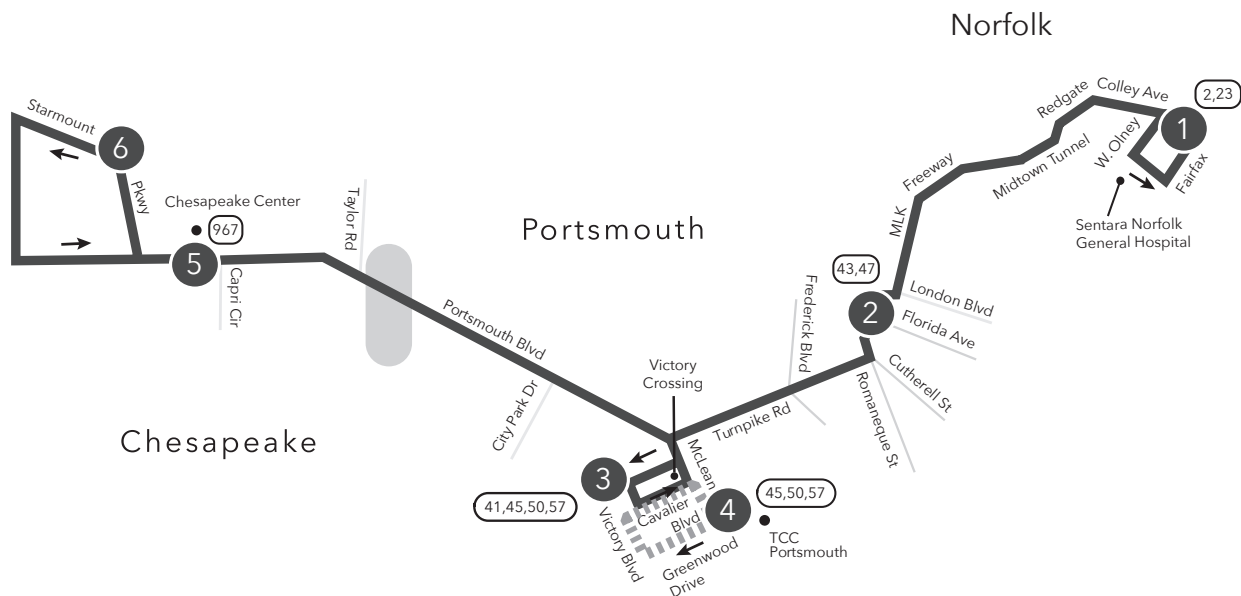

Route 044 Sentara Norfolk General Hospital / Midtown Portsmouth

Legend

- Weekday & Saturday
- After 7 pm
- Streets
- Time Point
- Connecting Bus Routes
- Point of Interest

PM times are shaded & in bold.

WEEKDAY: From Sentara Norfolk General Hospital to Florida Avenue to Victory Crossing/TCC Portsmouth to Starmount Parkway						WEEKDAY: From Starmount Parkway to Victory Crossing/TCC Portsmouth to Florida Avenue to Sentara Norfolk General Hospital					
1	2	3	4	5	6	6	5	3	4	2	1
Sentara Norfolk General Hospital	Florida Avenue High Street	Victory Crossing	TCC Portsmouth	Chesapeake Center	Starmount Pkwy Portsmouth Blvd	Starmount Pkwy Portsmouth Blvd	Chesapeake Center	Victory Crossing	TCC Portsmouth	Florida Avenue High Street	Sentara Norfolk General Hospital
6:58	7:18	7:34	-	7:49	7:52	6:05	6:10	6:33	-	6:48	7:08
7:58	8:18	8:34	-	8:49	8:52	7:05	7:10	7:33	-	7:48	8:08
9:00	9:18	9:34	-	9:49	9:52	8:06	8:10	8:33	-	8:49	9:04
10:00	10:18	10:34	-	10:49	10:52	9:04	9:08	9:33	-	9:49	10:04
11:00	11:18	11:34	-	11:49	11:52	10:04	10:08	10:33	-	10:49	11:04
12:00	12:18	12:34	-	12:49	12:52	11:04	11:08	11:33	-	11:49	12:04
1:00	1:18	1:34	-	1:49	1:52	12:04	12:08	12:33	-	12:49	1:04
2:00	2:18	2:34	-	2:49	2:52	1:04	1:08	1:33	-	1:49	2:04
2:58	3:18	3:34	-	3:51	3:54	2:04	2:08	2:33	-	2:49	3:05
4:02	4:18	4:34	-	4:51	4:54	3:03	3:07	3:33	-	3:48	4:01
5:02	5:18	5:34	-	5:51	5:54	4:03	4:07	4:33	-	4:48	5:01
6:01	6:18	6:33	-	6:47	6:50	5:03	5:07	5:33	-	5:49	6:07
7:01	7:15	-	7:31	7:46	7:49	6:03	6:07	6:33	-	6:49	7:04
8:01	8:15	-	8:31	8:46	8:49	7:03	7:07	-	7:33	7:47	8:02
9:01	9:15	-	9:31	9:46	9:49	8:03	8:07	-	8:33	8:47	9:02
						9:03	9:07	-	9:33	9:47	10:02

Revised: 11.13.17

Route 044
Norfolk General Hospital /
Midtown Portsmouth