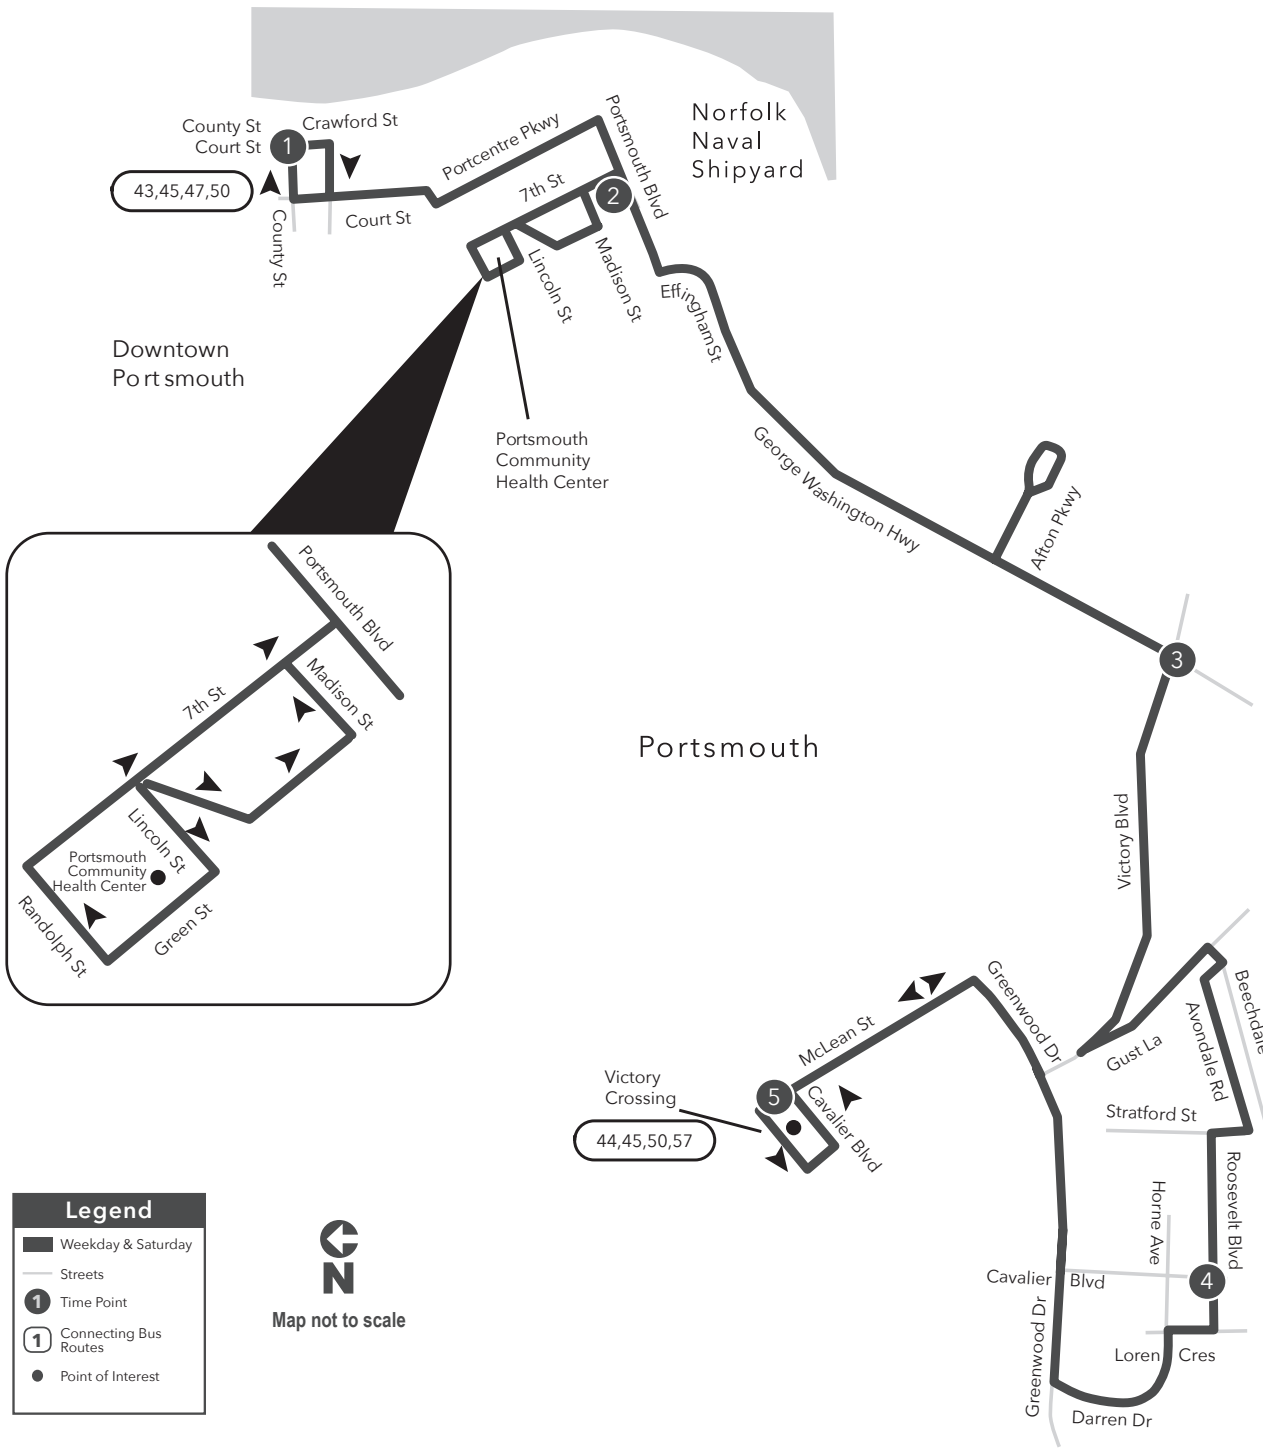

Route 041 Downtown Portsmouth / Craddock

* County St & Court St
PM times are shaded & in bold.

WEEKDAY: From Downtown Portsmouth to Victory Crossing

1	2	3	4	5	5	4	3	2	1
* Downtown Portsmouth	Madison Highrise	Geo Washington Hwy Victory Blvd	Cavalier Blvd Roosevelt Blvd	Victory Crossing	Victory Crossing	Cavalier Blvd Roosevelt Blvd	Geo Washington Hwy Victory Blvd	Madison Highrise	* Downtown Portsmouth
6:03	6:15	6:30	6:40	6:52	5:56	—	6:01	6:18	6:25
7:03	7:15	7:30	7:40	7:52	7:03	7:18	7:31	7:50	7:55
8:03	8:13	8:28	8:38	8:50	8:03	8:18	8:29	8:48	8:53
9:03	9:13	9:28	9:38	9:50	9:03	9:18	9:29	9:48	9:53
10:03	10:13	10:29	10:39	10:53	10:03	10:19	10:30	10:50	10:56
11:03	11:13	11:29	11:39	11:53	11:03	11:19	11:30	11:50	11:56
12:03	12:13	12:29	12:39	12:53	12:03	12:19	12:30	12:50	12:55
1:03	1:13	1:29	1:39	1:53	1:03	1:19	1:30	1:50	1:55
2:03	2:13	2:29	2:39	2:53	2:03	2:19	2:30	2:50	2:55
3:03	3:13	3:31	3:41	3:54	3:03	3:20	3:31	3:49	3:55
4:03	4:13	4:31	4:41	4:54	4:03	4:20	4:31	4:49	4:55
5:03	5:13	5:31	5:41	5:54	5:03	5:20	5:31	5:49	5:55
6:03	6:13	6:28	6:38	6:53	6:03	6:20	6:30	6:46	6:53

SATURDAY: From Downtown Portsmouth to Victory Crossing

1	2	3	4	5	5	4	3	2	1
* Downtown Portsmouth	Madison Highrise	Geo Washington Hwy Victory Blvd	Cavalier Blvd Roosevelt Blvd	Victory Crossing	Victory Crossing	Cavalier Blvd Roosevelt Blvd	Geo Washington Hwy Victory Blvd	Madison Highrise	* Downtown Portsmouth
6:03	6:12	6:26	6:36	6:49	6:03	6:17	6:27	6:41	6:46
7:03	7:12	7:26	7:36	7:49	7:03	7:18	7:28	7:43	7:48
8:03	8:12	8:26	8:37	8:51	8:03	8:18	8:28	8:43	8:48
9:03	9:12	9:26	9:37	9:51	9:03	9:18	9:28	9:43	9:48
10:03	10:12	10:26	10:37	10:51	10:03	10:18	10:28	10:43	10:48
11:03	11:12	11:26	11:37	11:51	11:03	11:18	11:28	11:43	11:48
12:03	12:12	12:26	12:37	12:51	12:03	12:19	12:29	12:44	12:49
1:03	1:12	1:26	1:37	1:51	1:03	1:19	1:29	1:44	1:49
2:03	2:12	2:26	2:37	2:52	2:03	2:19	2:29	2:44	2:49
3:03	3:14	3:28	3:39	3:55	3:03	3:20	3:30	3:46	3:51
4:03	4:14	4:28	4:39	4:55	4:03	4:20	4:30	4:46	4:51
5:03	5:14	5:28	5:39	5:55	5:03	5:20	5:30	5:46	5:51
6:03	6:14	6:28	6:39	6:55	6:03	6:19	6:29	6:43	6:48

Effective: 10.01.17

Route 041 Downtown Portsmouth / Craddock