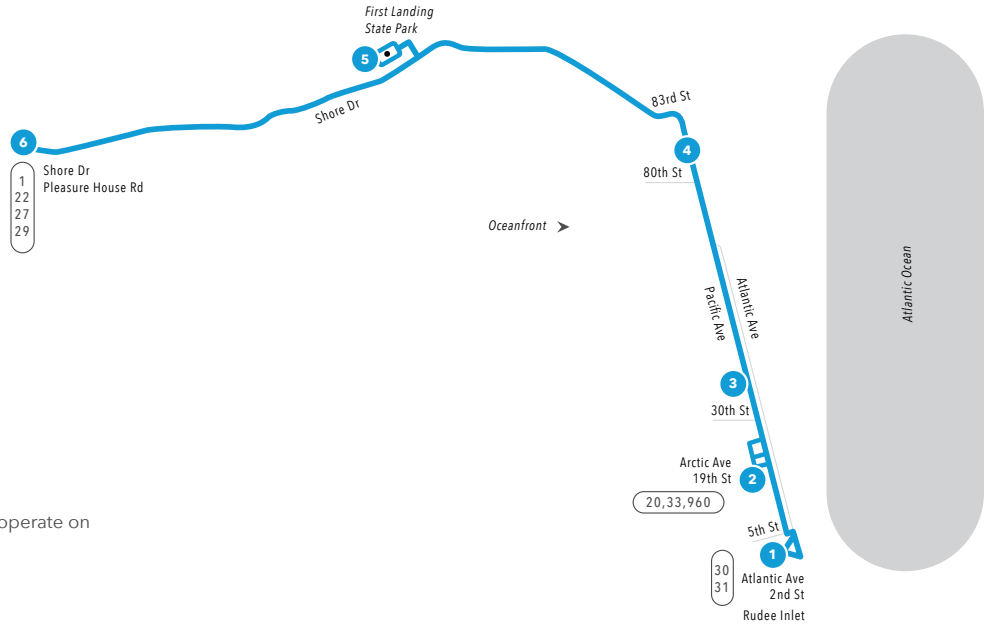

ROUTE 35

SCHEDULE

BAYFRONT SHUTTLE

Effective 05.20.18

SHUTTLE FARES

One Way	\$2.00
Seniors 65+	\$1.00
Children under 17 w/paying adult	FREE
Go 1-Day Pass	\$4.50
Seniors 65+	\$2.25

Discounted Fare (DF) Requirements

Legend

- Daily Route
- Streets
- Time Point
- Connecting Bus Routes
- Point of Interest

PM times are shaded & in bold.
 September 7 thru September 30, 2018 service will operate on
 Friday, Saturday, Sunday Only

MONDAY - SUNDAY:

From Pleasure House Road to Rudee Inlet

6	5	4	3	2	1
Pleasure House Rd Shore Dr	First Landing	Atlantic Ave 80th St	Pacific Ave 30th St	Arctic Ave 19th St	Atlantic Ave 2nd St
8:00	8:16	8:23	8:33	8:40	8:50
8:30	8:46	8:53	9:03	9:10	9:20
9:00	9:16	9:23	9:33	9:40	9:50
9:30	9:46	9:53	10:03	10:10	10:20
10:00	10:16	10:23	10:33	10:40	10:50
10:30	10:46	10:53	11:03	11:10	11:20
11:00	11:16	11:23	11:33	11:40	11:50
11:30	11:46	11:53	12:03	12:10	12:20
12:00	12:16	12:23	12:33	12:40	12:50
12:30	12:46	12:53	1:03	1:10	1:20
1:00	1:16	1:23	1:33	1:40	1:50
1:30	1:46	1:53	2:03	2:10	2:20
2:00	2:16	2:23	2:33	2:40	2:50
2:30	2:46	2:53	3:03	3:10	3:20
3:00	3:16	3:23	3:33	3:40	3:50
3:30	3:46	3:53	4:03	4:10	4:20
4:00	4:16	4:23	4:33	4:40	4:50
4:30	4:46	4:53	5:03	5:10	5:20
5:00	5:16	5:23	5:33	5:40	5:50
5:30	5:46	5:53	6:03	6:10	6:20
6:00	6:16	6:23	6:33	6:40	6:50
6:30	6:46	6:53	7:03	7:10	7:20
7:00	7:16	7:23	7:33	7:40	7:50
7:30	7:46	7:53	8:03	8:10	8:20
8:00	8:16	8:23	8:33	8:40	8:50
8:30	8:46	8:53	9:03	9:10	9:20
9:00	9:16	9:23	9:33	9:40	9:50
9:30	9:46	9:53	10:03	10:10	10:20
10:00	10:16	10:23	10:33	10:40	10:50
10:30	10:46	10:53	11:03	11:10	11:20
11:00	11:16	11:23	11:33	11:40	11:50
11:30	11:46	11:53	12:03	12:10	12:20
12:00	12:16	12:23	12:33	12:40	12:50