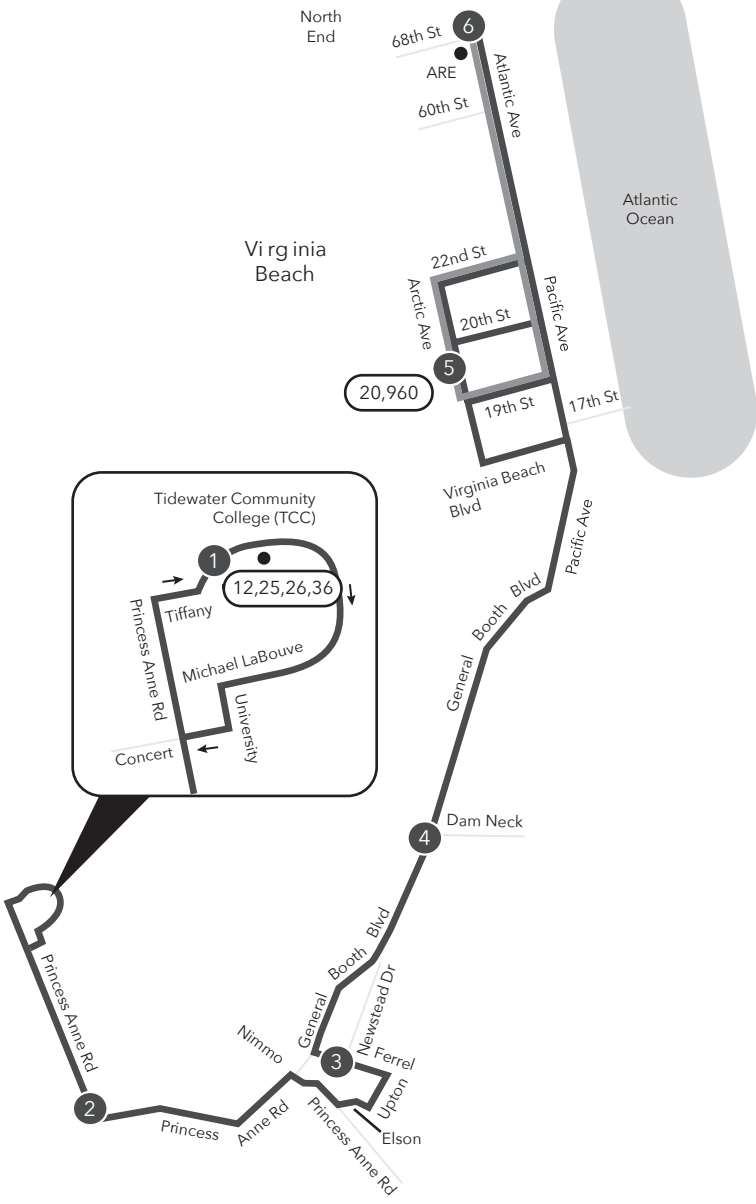

# Route 033 TCC / Atlantic Ave / 68th Street

**Legend**

- Weekday & Saturday
- Sunday only
- Streets
- Time Point
- Connecting Bus Routes
- Point of Interest

PM times are shaded & in bold.

**WEEKDAY:** From TCC to 68th Street & Atlantic Avenue | **WEEKDAY:** From 68th Street & Atlantic Avenue to TCC

**SUNDAY:** From Arctic Ave & 19th St to Atlantic Ave & 68th St | **SUNDAY:** From Atlantic Ave & 68th Street to Arctic Ave & 19th St

5	6	6	5
Arctic Ave 19th St	Atlantic Ave 68th St	Atlantic Ave 68th St	Arctic Ave 19th St
6:28	6:41	6:02	6:13
7:13	7:26	6:47	6:58
7:58	8:11	7:32	7:43
8:40	8:53	8:17	8:28
9:28	9:41	9:02	9:13
10:08	10:30	9:47	9:58
10:53	11:15	10:32	10:43
11:38	<b>12:00</b>	11:17	11:28
<b>12:23</b>	<b>12:45</b>	<b>12:02</b>	<b>12:13</b>
<b>1:08</b>	<b>1:30</b>	<b>12:47</b>	<b>12:58</b>
<b>1:53</b>	<b>2:13</b>	<b>1:32</b>	<b>1:43</b>
<b>2:38</b>	<b>2:58</b>	<b>2:17</b>	<b>2:28</b>
<b>3:23</b>	<b>3:43</b>	<b>3:02</b>	<b>3:14</b>
<b>4:08</b>	<b>4:28</b>	<b>3:47</b>	<b>3:59</b>
<b>4:53</b>	<b>5:13</b>	<b>4:32</b>	<b>4:44</b>
<b>5:38</b>	<b>5:58</b>	<b>5:17</b>	<b>5:29</b>
<b>6:23</b>	<b>6:43</b>	<b>6:02</b>	<b>6:13</b>
		<b>6:47</b>	<b>6:58</b>