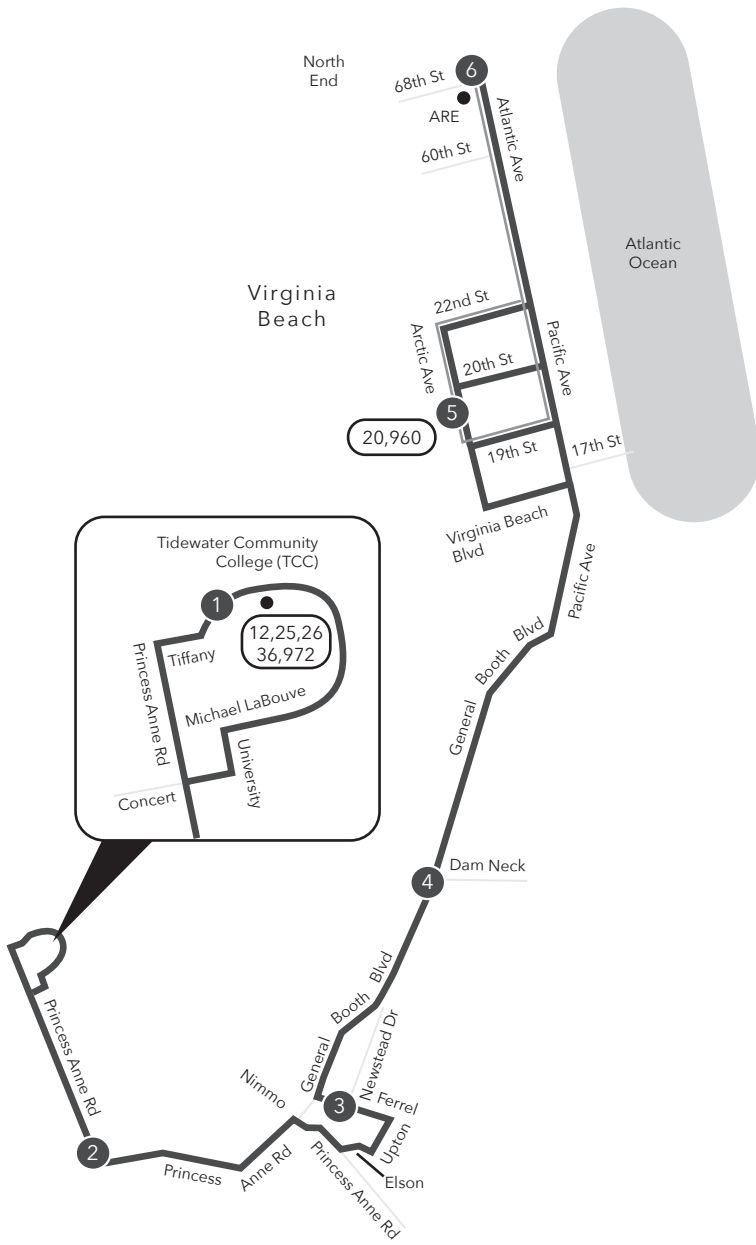

# Route 033 TCC / Atlantic Ave / 68th Street

**Legend**

- Weekday & Saturday
- Sunday only
- Streets
- Time Point
- Connecting Bus Routes
- Point of Interest

PM times are shaded & in bold.

**WEEKDAY:** From TCC to 68th Street & Atlantic Avenue | **WEEKDAY:** From 68th Street & Atlantic Avenue to TCC

**SUNDAY:** From Arctic Ave & 19th St to Atlantic Ave & 68th St | **SUNDAY:** From Atlantic Ave & 68th Street to Arctic Ave & 19th St

5	6	6	5
Arctic Ave 19th St	Atlantic Ave 68th St	Atlantic Ave 68th St	Arctic Ave 19th St
-	-	6:02	6:13
6:23	6:41	6:47	6:58
7:08	7:26	7:32	7:43
7:53	8:11	8:17	8:28
8:35	8:53	9:02	9:13
9:23	9:41	9:47	9:58
10:08	10:30	10:32	10:43
10:53	11:15	11:17	11:28
11:38	12:00	12:02	12:13
12:23	12:45	12:47	12:58
1:08	1:30	1:32	1:43
1:53	2:14	2:17	2:28
2:38	2:58	3:02	3:14
3:23	3:43	3:47	3:59
4:08	4:28	4:32	4:44
4:53	5:13	5:17	5:29
5:38	5:58	6:02	6:13
6:23	6:43	6:47	6:58

# Route 033

TCC / Atlantic Ave / 68th Street