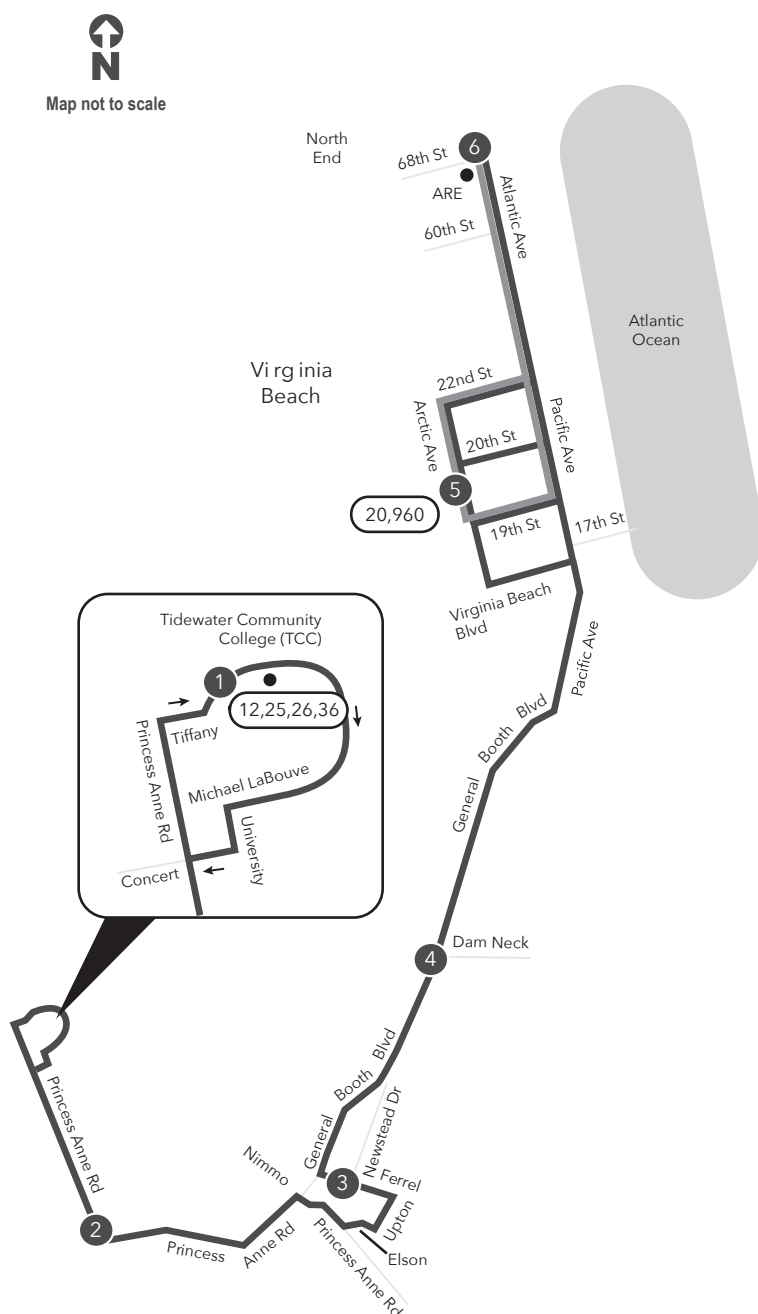

ROUTE 033 TCC / Atlantic Ave / 68th Street

Effective: October 8, 2017

Legend

- Weekday & Saturday
- Sunday only
- Streets
- Time Point
- Connecting Bus Routes
- Point of Interest

PM times are shaded & in bold.

SUNDAY: From Arctic Ave & 19th St to Atlantic Ave & 68th St **SUNDAY: From Atlantic Ave & 68th Street to Arctic Ave & 19th St**

5	6	6	5
Arctic Ave 19th St	Atlantic Ave 68th St	Atlantic Ave 68th St	Arctic Ave 19th St
6:23	6:36	6:02	6:13
7:08	7:21	6:47	6:58
7:53	8:06	7:32	7:43
8:35	8:48	8:17	8:28
9:23	9:36	9:02	9:13
10:08	10:30	9:47	9:58
10:53	11:15	10:32	10:43
11:38	12:00	11:17	11:28
12:23	12:45	12:02	12:13
1:08	1:30	12:47	12:58
1:53	2:14	1:32	1:43
2:38	2:58	2:17	2:28
3:23	3:43	3:02	3:14
4:08	4:28	3:47	3:59
4:53	5:13	4:32	4:44
5:38	5:58	5:17	5:29
6:23	6:43	6:02	6:13
		6:47	6:58