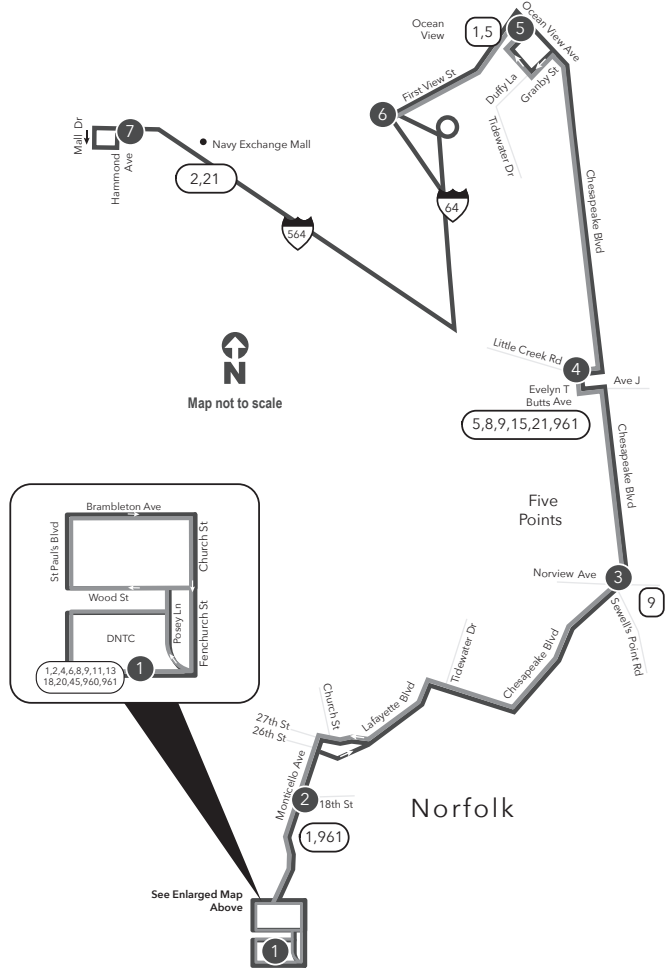

f - Friday only
 PM times are shaded & in bold.

WEEKDAY: From Downtown Norfolk Transit Center to Evelyn T Butts Ave to Navy Exchange Mall/Gate 4

1	2	3	4	5	6	7
Downtown Norfolk Transit Center	Monticello Ave 18th St	Chesapeake Blvd Norview Ave	Little Creek Rd Evelyn T Butts Ave	Ocean View Ave Granby St	Gate 4 NAS	Navy Exchange Mall
5:12	5:21	5:35	5:48	6:00	-	6:16
5:42	5:51	6:05	6:18	6:30	-	6:46
6:12	6:21	6:35	6:48	7:00	-	7:18
6:27	6:37	6:49	6:59	-	-	-
6:42	6:51	7:05	7:18	7:30	-	-
6:57	7:06	7:19	7:29	-	-	-
7:12	7:21	7:35	7:48	8:00	-	8:16
7:27	7:36	7:49	7:59	-	-	-
7:42	7:51	8:05	8:18	8:30	-	-
7:55	8:04	8:18	8:28	-	-	-
8:10	8:20	8:35	8:48	9:00	-	9:16
8:40	8:50	9:04	9:14	-	-	-
9:10	9:20	9:35	9:48	10:00	-	10:15
9:42	9:52	10:07	10:18	10:29	-	-
10:11	10:21	10:37	10:48	10:59	-	11:14
10:41	10:51	11:07	11:18	11:29	-	-
11:11	11:21	11:37	11:48	11:59	-	12:14
11:40	11:50	12:06	12:18	12:30	-	-
12:11	12:21	12:36	12:48	1:00	-	1:16
12:41	12:51	1:06	1:18	1:30	-	2:16
1:11	1:21	1:36	1:48	2:00	-	3:16
1:41	1:51	2:06	2:18	2:31	-	4:16
2:09	2:21	2:36	2:48	3:01	-	-
2:39	2:51	3:06	3:18	3:31	-	-
3:09	3:21	3:36	3:48	4:01	-	-
3:24	3:36	3:50	3:59	-	-	-
3:37	3:49	4:04	4:18	4:32	-	-
3:52	4:04	4:19	4:30	-	-	-
4:07	4:19	4:34	4:48	5:02	-	5:16
4:22	4:34	4:50	4:59	-	-	-
4:37	4:49	5:04	5:18	5:32	-	-
4:52	5:03	5:18	5:29	-	-	-
5:07	5:19	5:34	5:48	6:02	-	6:16
5:22	5:33	5:48	5:59	-	-	7:16
5:41	5:53	6:08	6:18	6:32	-	-
6:12	6:23	6:38	6:48	7:02	-	-
6:44	6:55	7:10	7:20	7:34	7:39	-
7:45	7:56	8:10	8:20	8:34	8:39	-
8:47	8:57	9:10	9:20	9:34	9:39	-
9:47	9:57	10:10	10:20	10:34	10:39	-
10:48	10:57	11:10	11:20	11:34	11:39	-
11:48	11:57	12:10	12:20	12:34	12:39	-
12:48f	12:57f	1:10f	1:20f	1:34f	1:39f	-

SATURDAY: From Navy Exchange Mall/Gate 4 to Evelyn T Butts Ave to Downtown Norfolk Transit Center