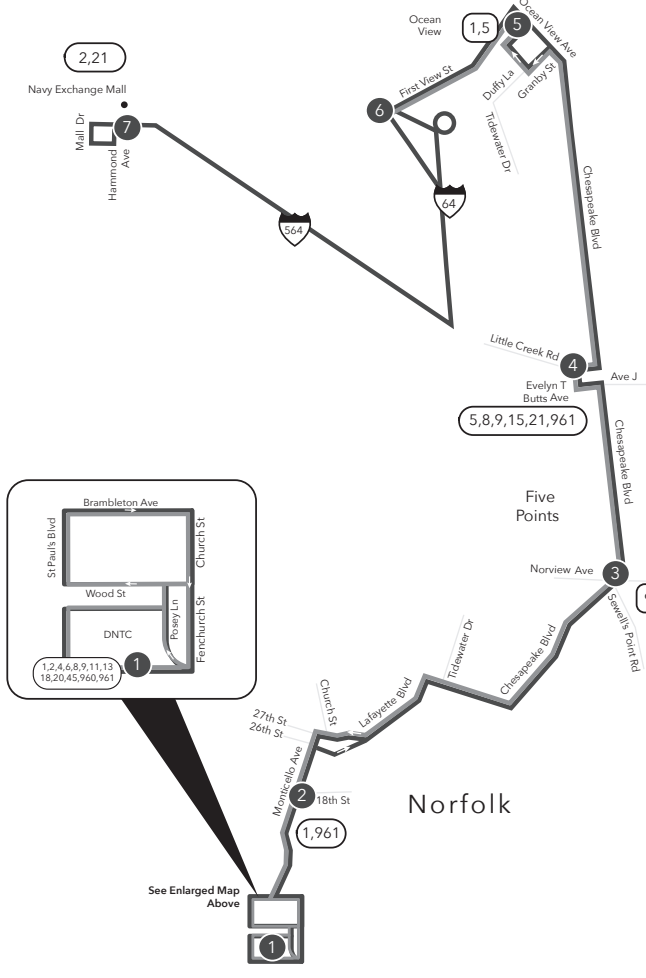

Route 003 Downtown Norfolk Transit Center / Navy Exchange Mall

Legend

- Weekday & Saturday
- Weekday & Saturday after 7:30 p.m., All day Sunday
- Streets
- Time Point
- Connecting Bus Routes
- Point of Interest

f - Friday only
PM times are shaded & in bold.

WEEKDAY: From Downtown Norfolk Transit Center to Evelyn T Butts Ave to Navy Exchange Mall/Gate 4

WEEKDAY: From Navy Exchange Mall/Gate 4 to Evelyn T Butts Ave to Downtown Norfolk Transit Center