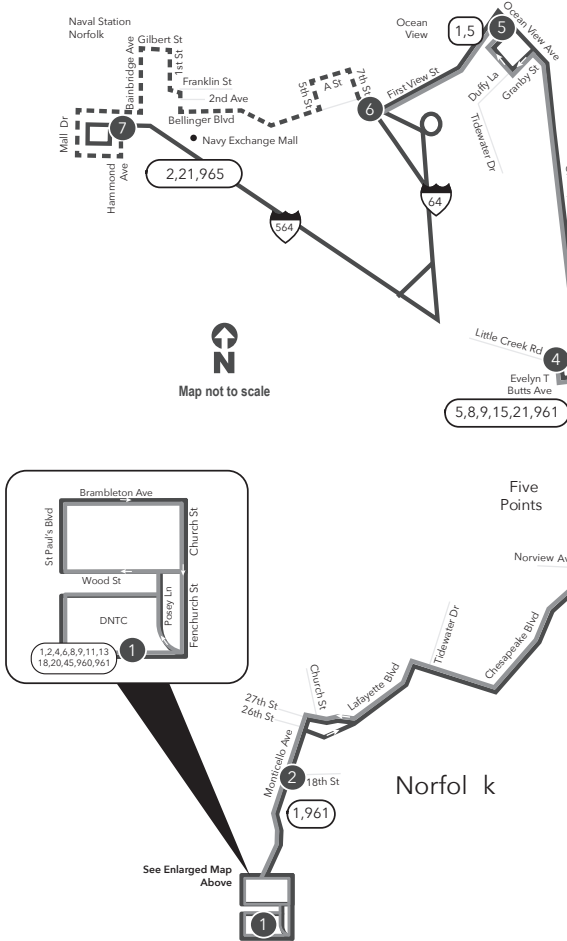

Route 003 Downtown Norfolk Transit Center / Naval Station Norfolk

Legend

- Weekday & Saturday
- No Service Due to Detour
- Weekday & Saturday after 7:30 p.m. All day Sunday
- Streets
- Time Point
- Connecting Bus Routes
- Point of Interest

SUNDAY: From Downtown Norfolk Transit Center to Evelyn T Butts Ave to Naval Station Norfolk

SUNDAY: From Naval Station Norfolk to Evelyn T Butts Ave to Downtown Norfolk Transit Center

1	2	3	4	5	6	6	5	4	3	2	1
Downtown Norfolk Transit Center	Monticello Ave 18th St	Chesapeake Blvd Norview Ave	Little Creek Rd Evelyn T Butts Ave	Ocean View Ave Granby St	Gate 4 NAS	Gate 4 NAS	Ocean View Ave Granby St	Little Creek Rd Evelyn T Butts Ave	Chesapeake Blvd Norview Ave	Monticello Ave 18th St	Downtown Norfolk Transit Center
6:45	6:53	7:07	7:18	7:31	7:37	5:59	6:05	6:18	6:27	6:41	6:48
7:45	7:53	8:07	8:18	8:31	8:37	6:59	7:05	7:18	7:27	7:41	7:48
8:45	8:53	9:07	9:18	9:31	9:37	7:59	8:05	8:18	8:27	8:41	8:48
9:45	9:53	10:07	10:								