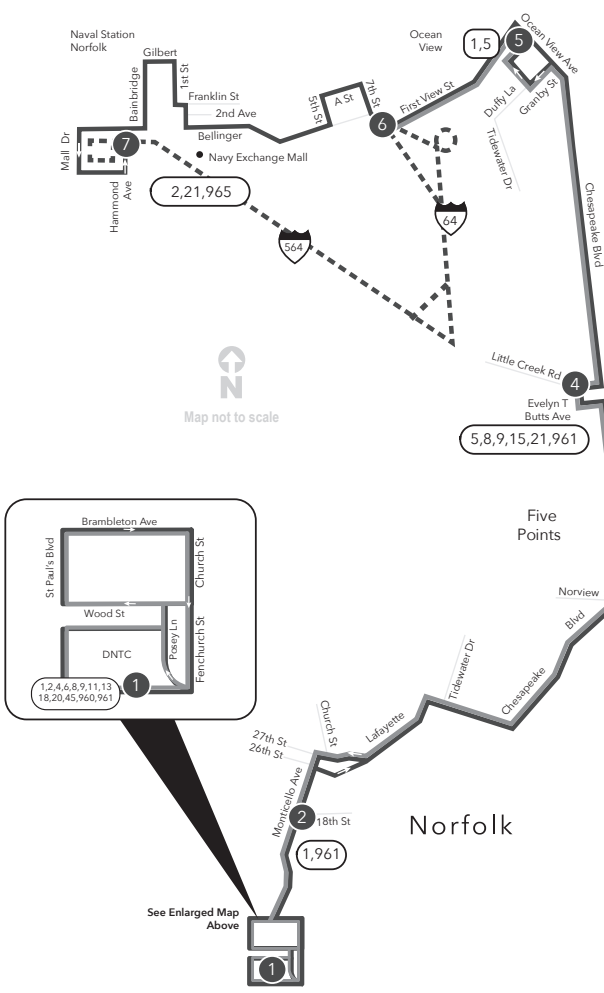

Route 003 Downtown Norfolk Transit Center / Naval Station Norfolk

Legend

- Weekday
- Saturday
- Weekday & Saturday after 7:30 p.m. All day Sunday
- Streets
- ① Time Point
- ① Connecting Bus Routes
- Point of Interest