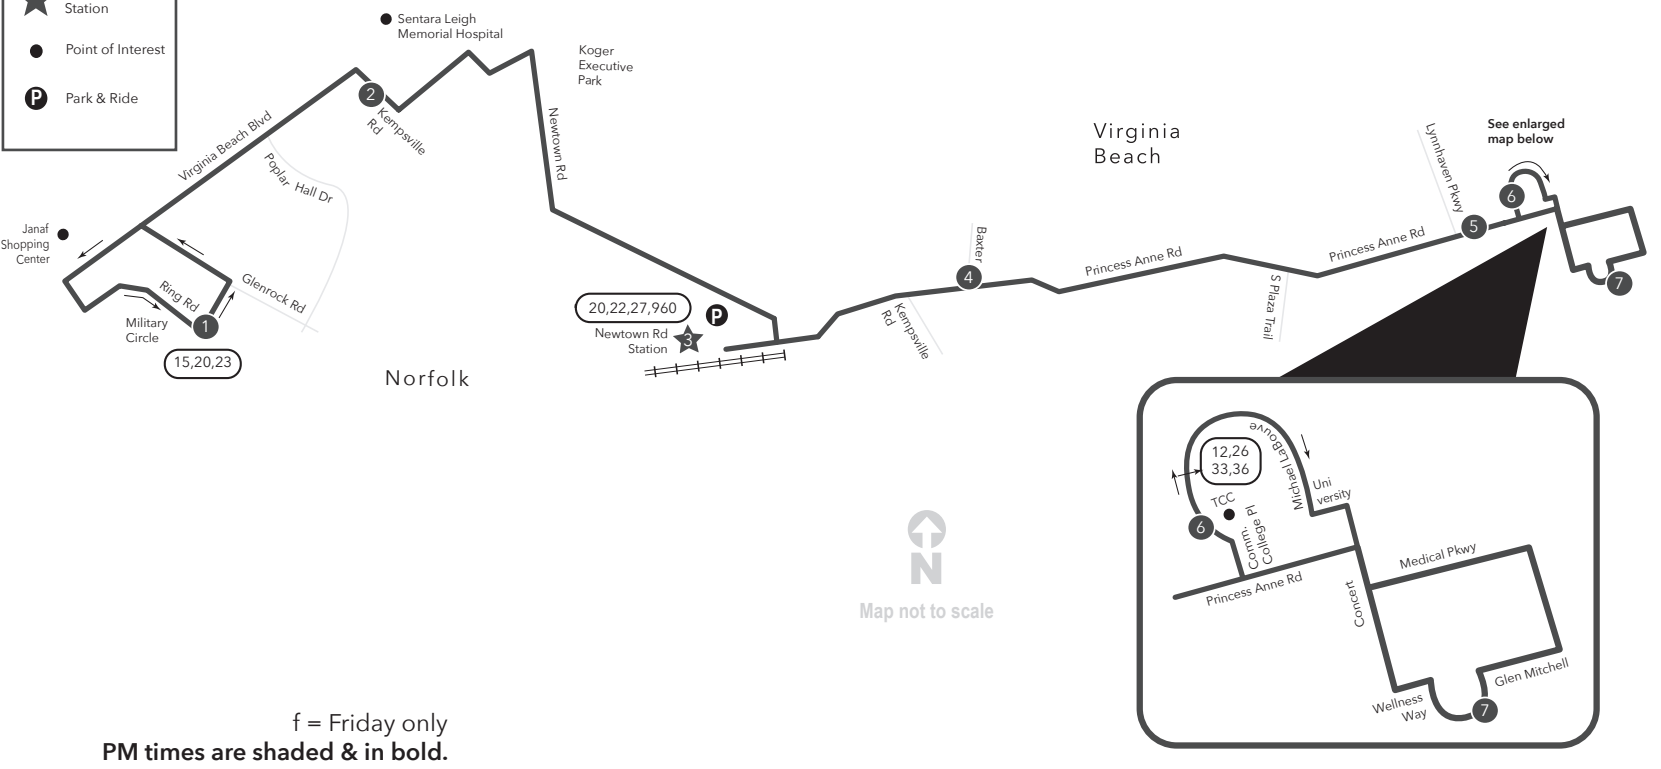

Route 025 Military Circle / TCC / Sentara Princess Anne

Legend

- Weekday & Saturday
- Streets
- Time Point
- Connecting Bus Routes
- The Tide
- Light Rail Station
- Point of Interest
- Park & Ride

f = Friday only
PM times are shaded & in bold.