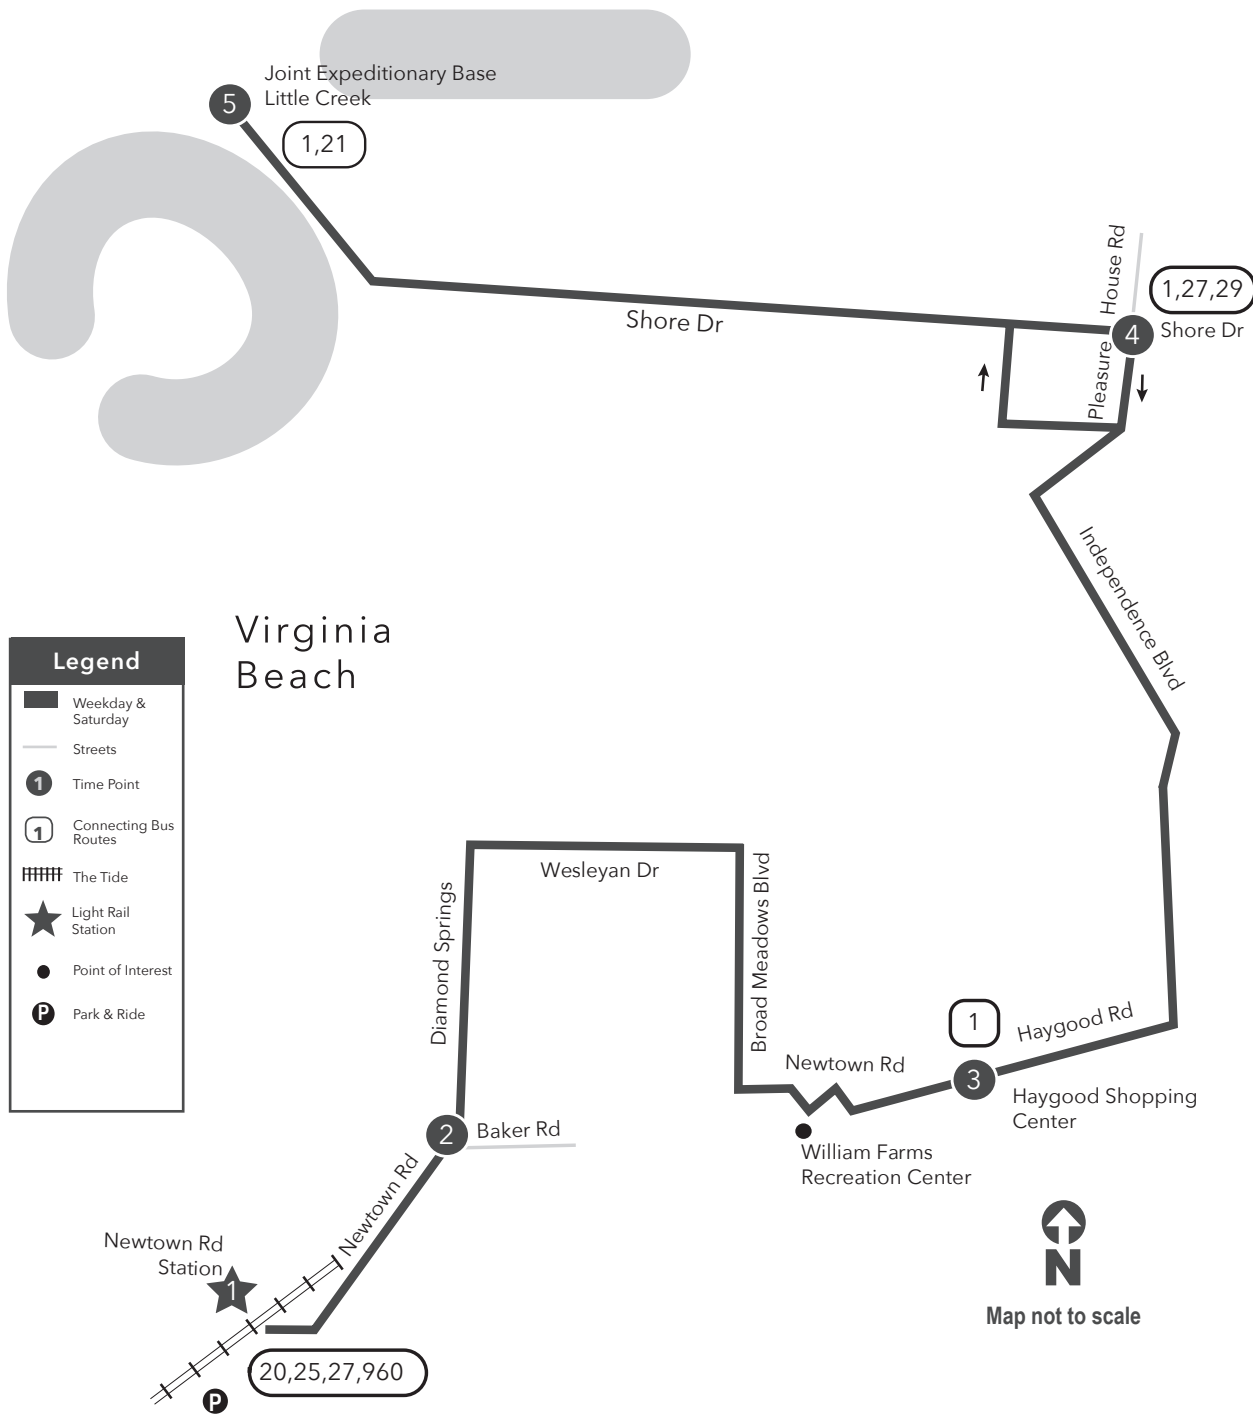

Route 022 Newtown Road Station/Joint Expeditionary Base Little Creek

PM times are shaded & in bold.

WEEKDAY: From Newtown Road Station to Joint Exp. Base Little Creek

1	2	3	4	5	5	4	3	2	1
Newtown Rd Station	Newtown Rd Baker Rd	Haygood Shopping Center	Pleasure House Shore Dr	Joint Exp. Base Little Creek	Joint Exp. Base Little Creek	Pleasure House Shore Dr	Haygood Shopping Center	Newtown Rd Baker Rd	Newtown Rd Station
6:07	6:15	6:26	6:40	6:53	6:03	6:18	6:27	6:39	6:47
7:07	7:15	7:27	7:41	7:54	7:03	7:18	7:27	7:40	7:48
8:07	8:15	8:27	8:41	8:54	8:03	8:18	8:27	8:40	8:48
9:07	9:16	9:27	9:41	9:54	9:03	9:19	9:28	9:41	9:50
10:07	10:16	10:27	10:41	10:54	10:03	10:19	10:28	10:41	10:50
11:07	11:16	11:27	11:41	11:54	11:03	11:19	11:28	11:41	11:50
12:07	12:16	12:27	12:41	12:54	12:03	12:19	12:28	12:41	12:50
1:07	1:16	1:27	1:41	1:54	1:03	1:19	1:28	1:41	1:50
2:07	2:17	2:29	2:43	2:57	2:03	2:20	2:29	2:43	2:53
3:07	3:17	3:29	3:43	3:57	3:03	3:20	3:29	3:43	3:53
4:07	4:17	4:28	4:42	4:56	4:03	4:20	4:31	4:44	4:54
5:07	5:17	5:28	5:42	5:56	5:03	5:20	5:31	5:44	5:54
6:07	6:17	6:28	6:42	6:56	6:03	6:19	6:28	6:40	6:49

Route 022
Newtown Road /
Joint Expeditionary Base
Little Creek

Effective: 10.01.17