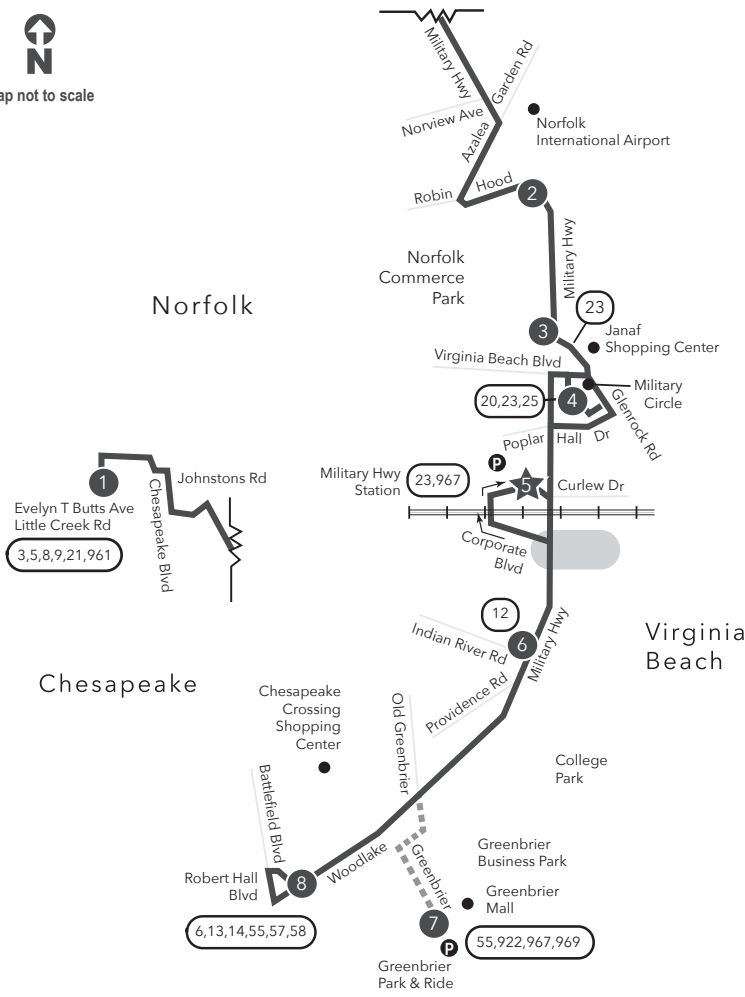

# Route 015 Evelyn T. Butts Ave / Robert Hall Blvd

- Legend**
- Daily Route
  - Mon-Sat after 7pm
  - Streets
  - Time Point
  - Connecting Bus Routes
  - The Tide
  - Light Rail Station
  - Point of Interest
  - Park & Ride

Map not to scale

f - Friday only  
PM times are shaded & in bold.

**WEEKDAY:**

From Evelyn T. Butts Ave to Military Circle to Robert Hall Blvd/  
Chesapeake Crossing Shopping Ctr & Greenbrier Mall

**WEEKDAY:**

**SATURDAY:**

From Evelyn T. Butts Ave to Military Circle to Robert Hall Blvd/  
Chesapeake Crossing Shopping Ctr & Greenbrier Mall

**SATURDAY:**

From Robert Hall Blvd/Chesapeake Crossing Shopping Ctr &  
Greenbrier Mall to Military Circle to Evelyn T. Butts Ave