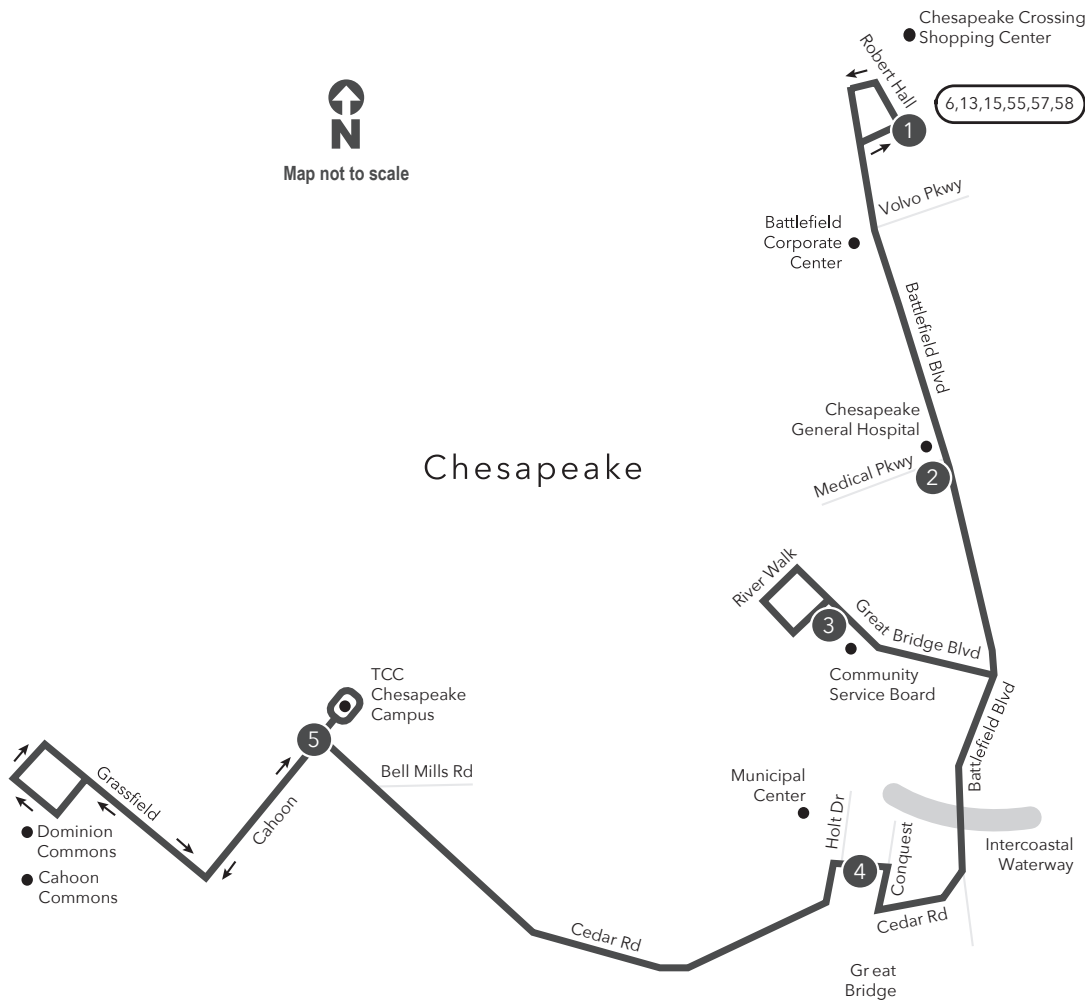

Route 014 Robert Hall Blvd / TCC Chesapeake

Legend

- Weekday & Saturday
- Streets
- 1 Time Point
- 1 Connecting Bus Routes
- Point of Interest

PM times are shaded & in bold.

WEEKDAY:

From Robert Hall Blvd to TCC Chesapeake Campus

WEEKDAY:

From TCC Chesapeake Campus to Robert Hall Blvd

1	2	3	4	5	5	4	3	2	1
Robert Hall Blvd	Chesapeake General Hospital	Community Service Board	Chesapeake Municipal Ctr	TCC Chesapeake Campus	TCC Chesapeake Campus	Chesapeake Municipal Ctr	Community Service Board	Chesapeake General Hospital	Robert Hall Blvd
6:22	6:32	6:45	6:56	7:12	6:17	6:27	6:44	6:52	7:01
7:22	7:32	7:45	7:56	8:12	7:17	7:27	7:44	7:52	8:01
8:22	8:32	8:45	8:56	9:12	8:17	8:27	8:45	8:54	9:05
9:22	9:32	9:46	9:57	10:13	9:17	9:28	9:46	9:55	10:06
10:22	10:32	10:46	10:57	11:13	10:17	10:28	10:46	10:55	11:06
11:22	11:32	11:46	11:57	12:13	11:17	11:28	11:46	11:55	12:06
12:22	12:32	12:46	12:58	1:14	12:17	12:28	12:46	12:55	1:06
1:22	1:32	1:46	1:58	2:14	1:18	1:29	1:47	1:56	2:07
2:22	2:32	2:46	2:58	3:16	2:18	2:29	2:47	2:56	3:08
3:22	3:33	3:47	3:59	4:17	3:20	3:31	3:49	3:58	4:10
4:22	4:33	4:47	4:59	5:17	4:21	4:32	4:50	4:59	5:11
5:22	5:33	5:47	5:59	6:15	5:21	5:32	5:50	5:59	6:09
6:22	6:33	6:46	6:57	7:13	6:19	6:30	6:48	6:57	7:07