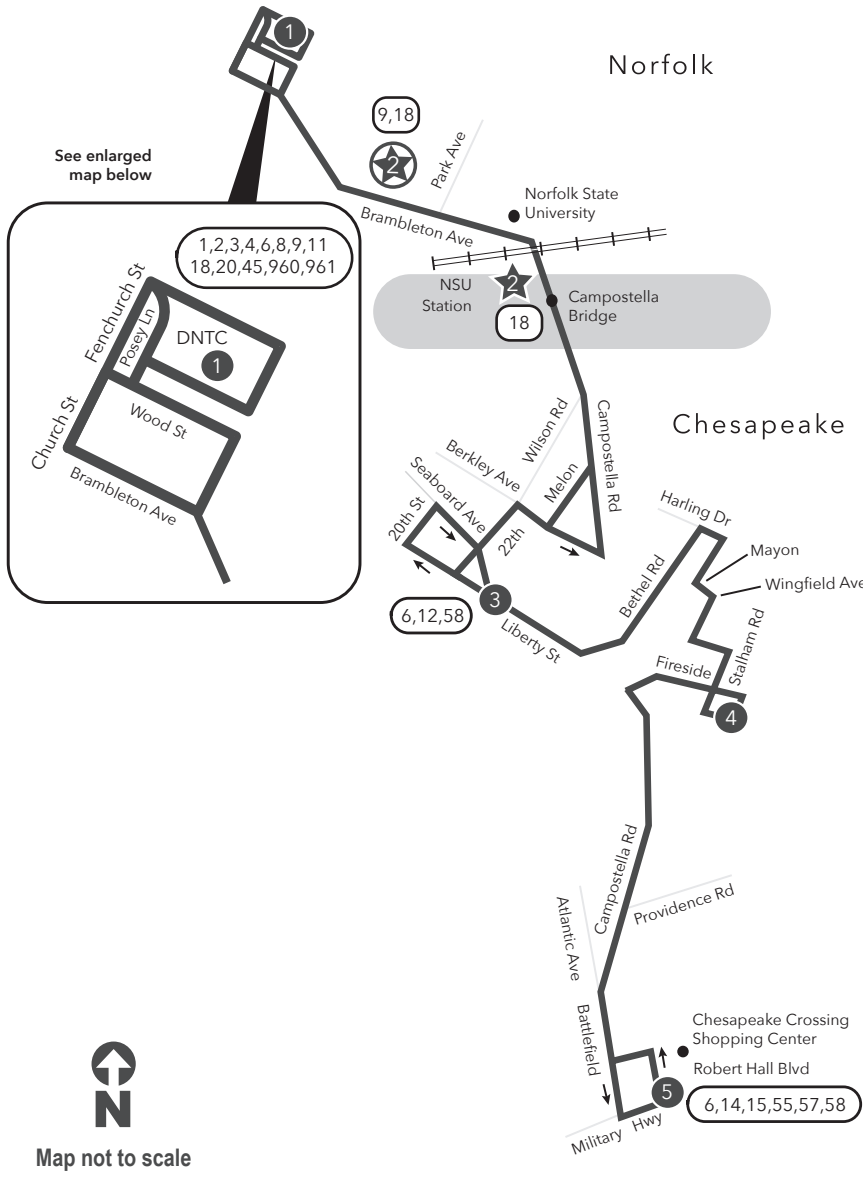

Route 013 Downtown Norfolk Transit Center / Robert Hall Blvd

Legend

- Weekday
- Streets
- Time Point
- Connecting Bus Routes
- Point of Interest
- Light Rail Station
- Light Rail Connection
- The Tide

Map not to scale

SUNDAY: From Downtown Norfolk Transit Center to Seaboard Ave & Liberty St

1	2	3	3	2	1
Downtown Norfolk Transit Center	NSU Station	Seaboard Ave Liberty St	Seaboard Ave Liberty St	NSU Station	Downtown Norfolk Transit Center
5:52	5:59	6:11	6:18	6:30	6:35
6:52	6:59	7:11	7:18	7:30	7:35
7:52	7:59	8:11	8:18	8:30	8:35
8:52	8:59	9:11	9:18	9:30	9:35
9:52	9:59	10:11	10:18	10:30	10:36
10:52	10:59	11:11	11:18	11:30	11:36
11:52	11:59	12:11	12:18	12:30	12:36
12:52	12:59	1:11	1:18	1:30	1:36
1:52	1:59	2:11	2:18	2:30	2:36
2:52	2:59	3:11	3:18	3:30	3:36
3:52	3:59	4:11	4:18	4:30	4:36
4:52	4:59	5:11	5:18	5:30	5:36
5:52	5:59	6:11	6:18	6:30	6:35
6:52	6:59	7:11	7:18	7:30	7:35
7:52	7:59	8:11	8:18	8:30	8:35
8:52	8:59	9:11	9:18	9:30	9:35
9:52	9:59	10:11	10:18	10:30	10:35