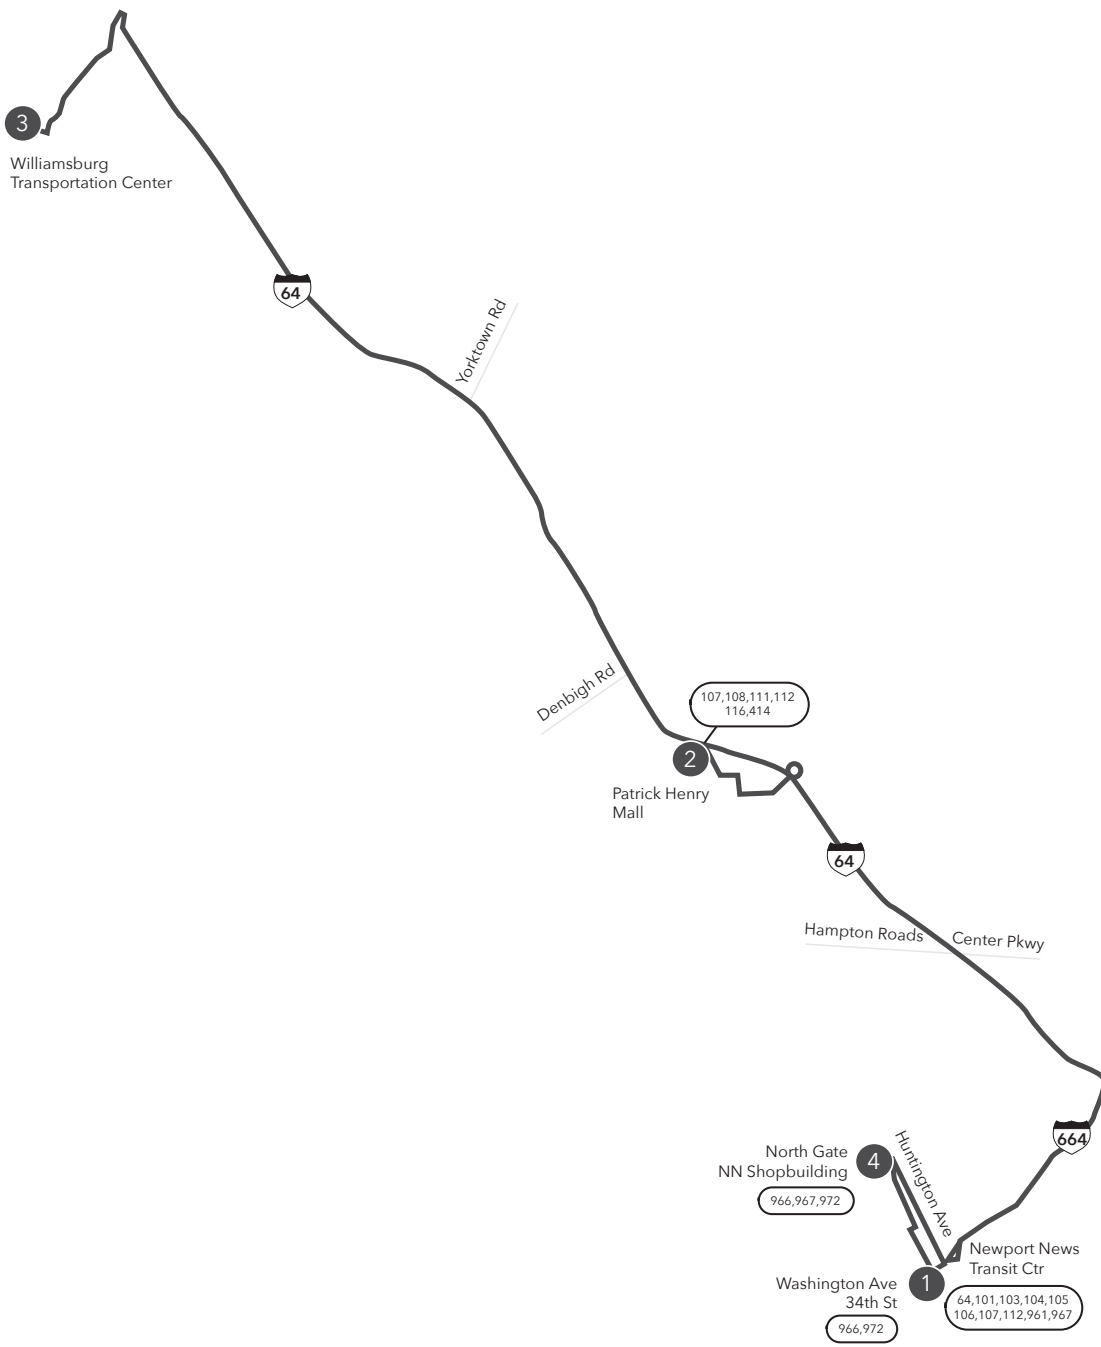

# Route 121 Newport News Transportation Center / Williamsburg

**Legend**

- Weekday
- Streets
- 1 Time Point
- 1 Connecting Bus Routes
- Point of Interest

**PM times are shaded & in bold.**  
This route does not operate on Saturdays or Sundays

WEEKDAY: Washington Ave & 34th Street to Patrick Henry Mall to Williamsburg Transportation Center				WEEKDAY: From Williamsburg Transit Center to Patrick Henry Mall to Washington Ave & 34th Street			
<b>4</b>	<b>1</b>	<b>2</b>	<b>3</b>	<b>3</b>	<b>4</b>	<b>2</b>	<b>1</b>
NN Shipbuilders North Gate	Washington Ave 34th St	Patrick Henry Mall	Williamsburg Transportation Ctr	Williamsburg Transportation Ctr	NN Shipbuilders North Gate	Patrick Henry Mall	Washington Ave 34th St
-	6:15	6:35	7:00	5:30	6:15	-	6:25
<b>3:40</b>	<b>3:50</b>	-	<b>4:30</b>	<b>5:05</b>	-	<b>5:30</b>	<b>5:50</b>

# Route 121

Newport News  
Transportation Center /  
Williamsburg

Effective: 10.21.18