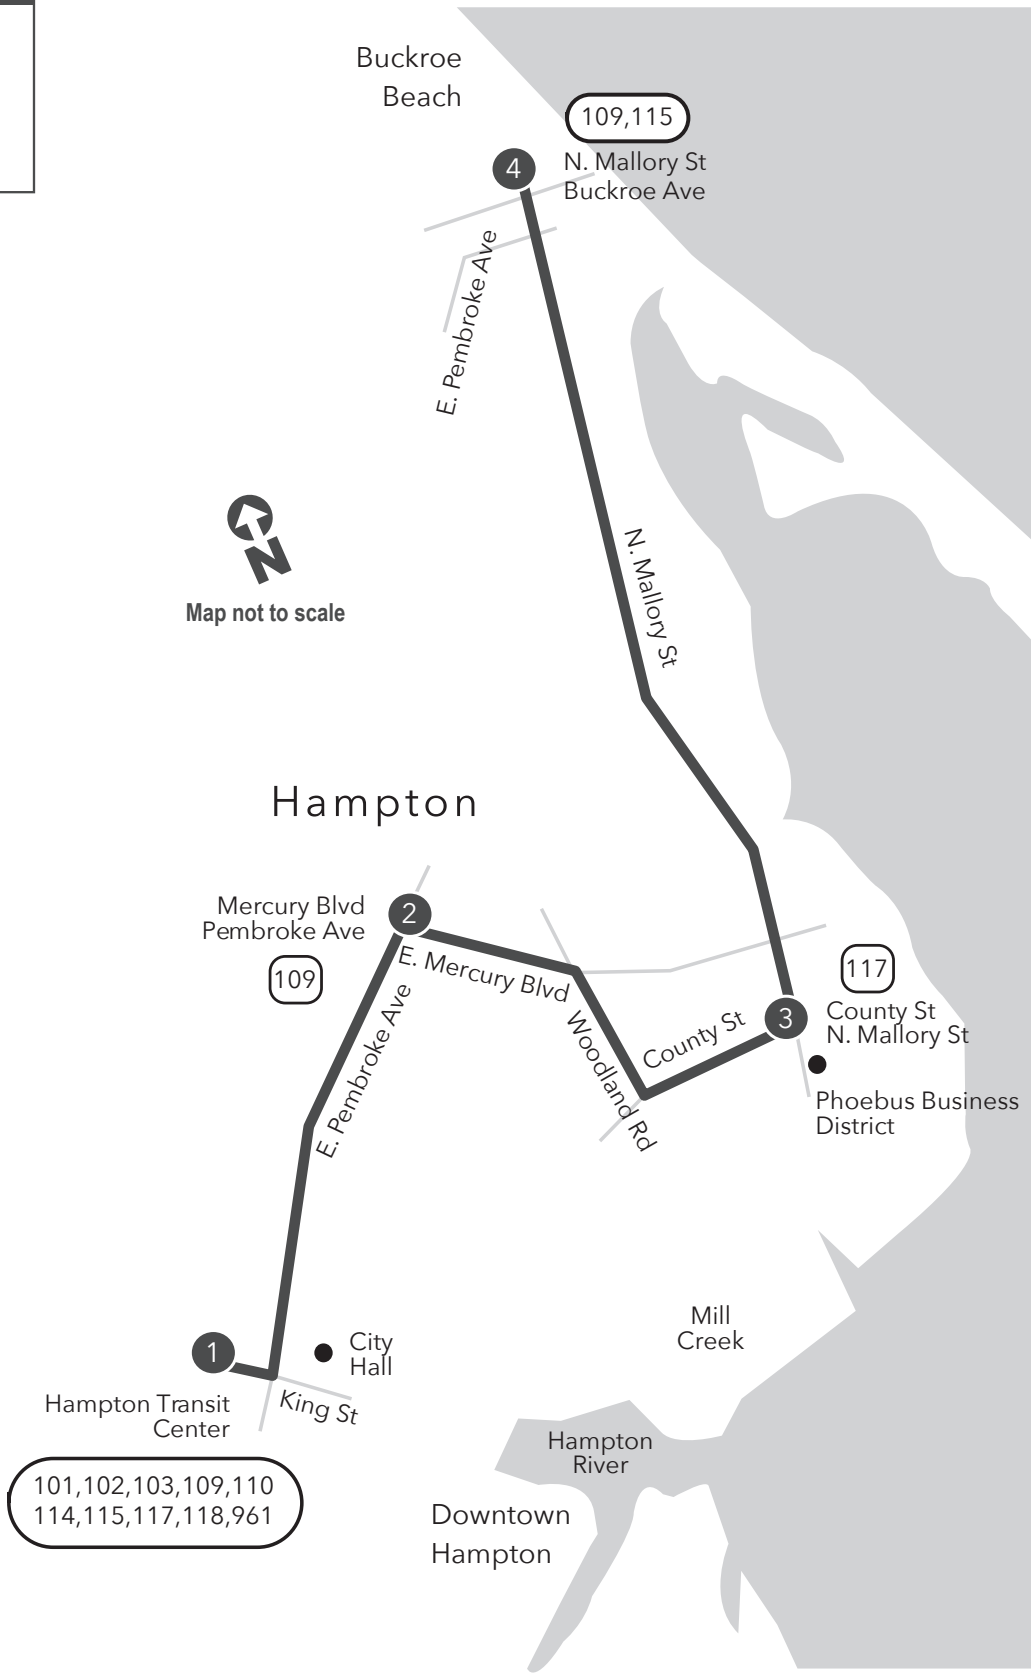

Route 120 Downtown Hampton / Mallory / Buckroe

Legend

- Daily Route
- Streets
- Time Point
- Connecting Bus Routes
- Point of Interest

w = Weekday only
PM times are shaded & in bold.

WEEKDAY & SATURDAY:
From Downtown Hampton to Buckroe

1	2	3	4	4	3	2	1
Hampton Transit Ctr	E. Pembroke Ave E. Mercury Blvd	County St N. Mallory St	N. Mallory St Buckroe Ave	N. Mallory St Buckroe Ave	County St N. Mallory St	E. Pembroke Ave E. Mercury Blvd	Hampton Transit Ctr
7:31w	7:36w	7:43w	7:48w	7:10w	7:14w	7:21w	7:26w
8:31	8:36	8:43	8:48	8:10	8:14	8:21	8:26
9:31	9:36	9:43	9:48	9:10	9:14	9:21	9:26
10:31	10:36	10:43	10:48	10:10	10:14	10:21	10:26
11:31	11:36	11:43	11:48	11:10	11:14	11:21	11:26
12:31	12:36	12:43	12:48	12:10	12:14	12:21	12:26
1:31	1:36	1:43	1:48	1:10	1:14	1:21	1:26
2:31	2:36	2:43	2:48	2:10	2:14	2:21	2:26
3:31	3:36	3:43	3:48	3:10	3:14	3:21	3:26
4:31	4:36	4:43	4:48	4:10	4:14	4:21	4:26
5:31	5:36	5:43	5:48	5:10	5:14	5:21	5:26
6:31	6:36	6:43	6:48	6:10	6:14	6:21	6:26
7:31	7:36	7:43	7:48	7:10	7:14	7:21	7:26
8:31	8:36	8:43	8:48	8:10	8:14	8:21	8:26

SUNDAY:
From Downtown Hampton to Buckroe

1	2	3	4	4	3	2	1
Hampton Transit Ctr	E. Pembroke Ave E. Mercury Blvd	County St N. Mallory St	N. Mallory St Buckroe Ave	N. Mallory St Buckroe Ave	County St N. Mallory St	E. Pembroke Ave E. Mercury Blvd	Hampton Transit Ctr
8:31	8:36	8:43	8:47	8:10	8:14	8:21	8:26
9:31	9:36	9:43	9:47	9:10	9:14	9:21	9:26
10:31	10:36	10:43	10:47	10:10	10:14	10:21	10:26
11:31	11:36	11:43	11:47	11:10	11:14	11:21	11:26
12:31	12:36	12:43	12:47	12:10	12:14	12:21	12:26
1:31	1:36	1:43	1:47	1:10	1:14	1:21	1:26
2:31	2:36	2:43	2:47	2:10	2:14	2:21	2:26
3:31	3:36	3:43	3:47	3:10	3:14	3:21	3:26
4:31	4:36	4:43	4:47	4:10	4:14	4:21	4:26
5:31	5:36	5:43	5:47	5:10	5:14	5:21	5:26
6:31	6:36	6:43	6:47	6:10	6:14	6:21	6:26

Route 120

Downtown Hampton /
Mallory / Buckroe

Effective: 10.01.17