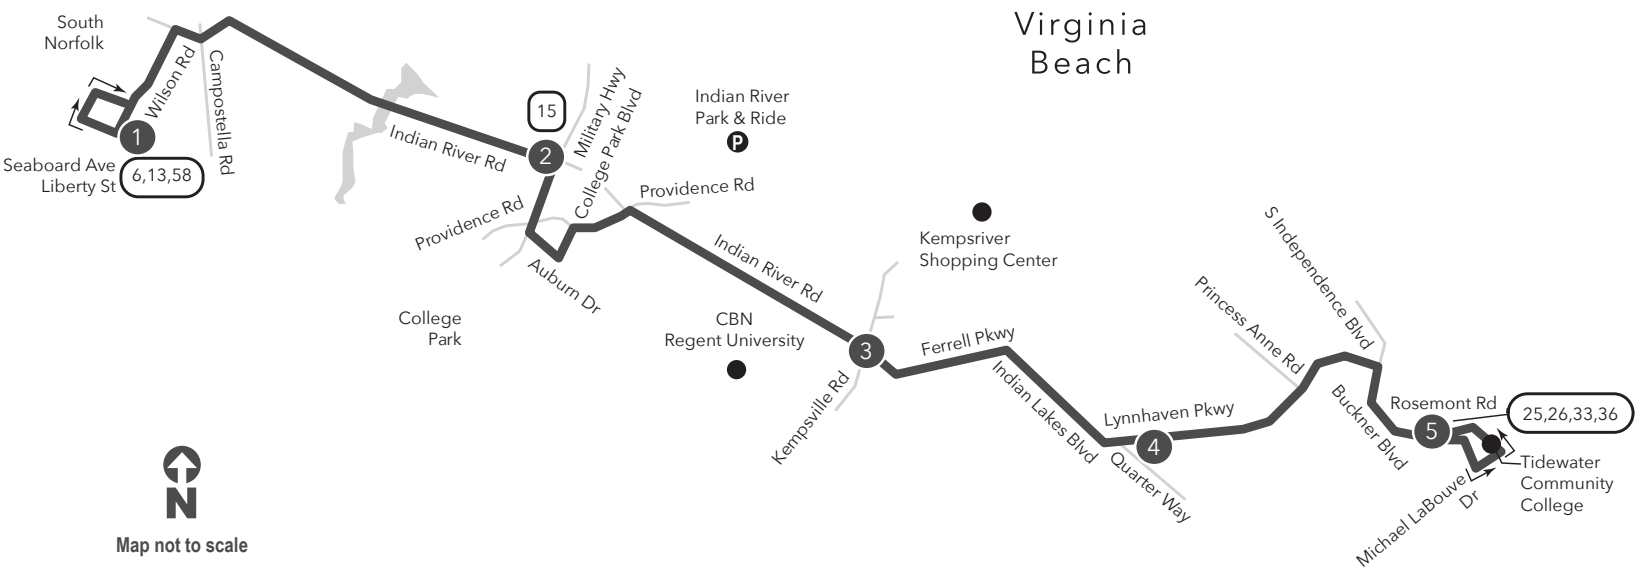

Route 012 South Norfolk / TCC-Virginia Beach

Legend

- Weekday & Saturday
- Streets
- 1 Time Point
- 1 Connecting Bus Routes
- Point of Interest
- P Park & Ride

PM times are shaded & in bold.

WEEKDAY:

From Seaboard Ave & Liberty St to Tidewater Community College, Virginia Beach Campus

WEEKDAY:

From Tidewater Community College, Virginia Beach Campus to Seaboard Ave & Liberty St

1	2	3	4	5	5	4	3	2	1
Seaboard Ave Liberty St	Military Hwy Indian River Rd	Indian River Rd Kempsville Rd	Lynnhaven Pkwy Quarter Way	Tidewater Community College	Tidewater Community College	Lynnhaven Pkwy Quarter Way	Indian River Rd Kempsville Rd	Military Hwy Indian River Rd	Seaboard Ave Liberty St
5:48	6:02	6:16	6:27	6:39	6:48	7:03	7:10	7:23	7:37
6:48	7:03	7:17	7:28	7:40	7:48	8:03	8:11	8:23	8:37
7:48	8:03	8:18	8:29	8:41	8:48	9:03	9:10	9:23	9:38
8:48	9:03	9:18	9:29	9:41	9:48	10:03	10:10	10:25	10:40
9:48	10:03	10:17	10:27	10:39	10:48	11:03	11:10	11:25	11:40
10:48	11:02	11:16	11:26	11:38	11:48	12:03	12:10	12:25	12:40
11:48	12:02	12:16	12:26	12:38	12:48	1:03	1:11	1:25	1:41
12:48	1:02	1:16	1:26	1:38	1:48	2:03	2:11	2:25	2:41
1:48	2:02	2:16	2:26	2:38	2:48	3:03	3:11	3:25	3:41
2:48	3:02	3:17	3:27	3:40	3:48	4:05	4:13	4:27	4:43
3:48	4:03	4:20	4:30	4:43	4:48	5:05	5:14	5:29	5:45
4:48	5:02	5:19	5:29	5:42	5:48	6:04	6:12	6:26	6:40
5:48	6:02	6:19	6:28	6:39	6:48	7:03	7:10	7:22	7:36
6:48	7:01	7:18	7:27	7:38	7:48	8:02	8:09	8:21	8:35
7:48	8:01	8:14	8:23	8:34	8:48	9:02	9:09	9:21	9:35
8:48	9:00	9:13	9:22	9:33					

Effective: 10.01.17

Route 012
South Norfolk/
TCC-Virginia Beach