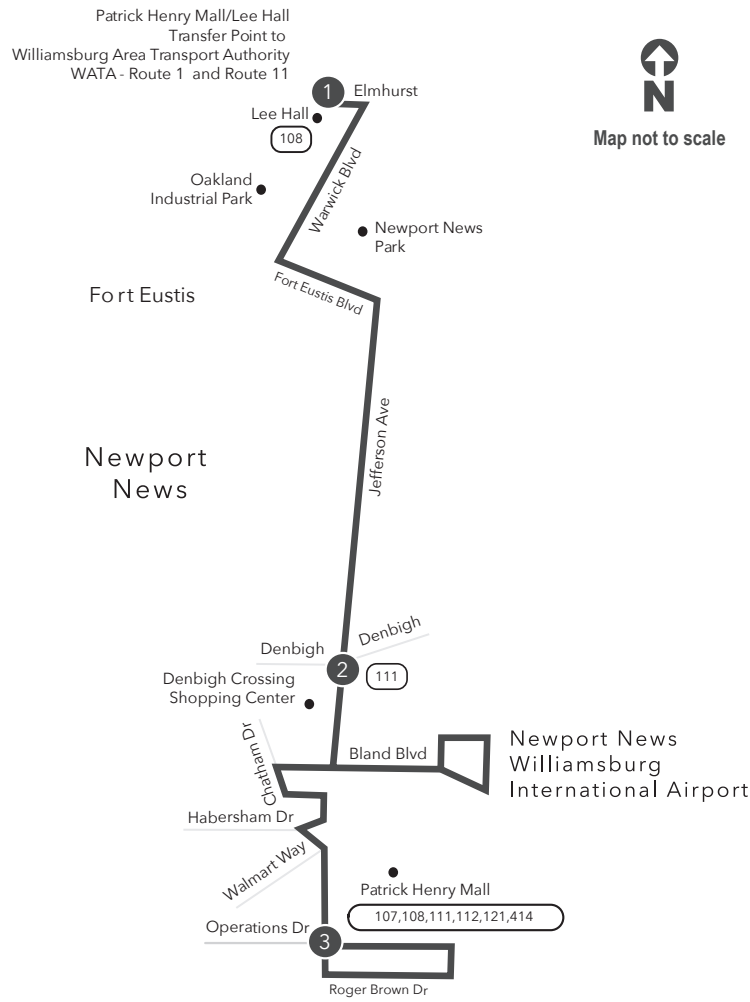

# Route 116 Patrick Henry Mall / Lee Hall

**Legend**

- Daily Route
- Streets
- Time Point
- Connecting Bus Routes
- Point of Interest

PM times are shaded & in bold.

**WEEKDAY:** From Patrick Henry Mall to Lee Hall | **WEEKDAY:** From Lee Hall to Patrick Henry Mall

**SUNDAY:** From Patrick Henry Mall to Lee Hall | **SUNDAY:** From Lee Hall to Patrick Henry Mall

3	2	1	1	2	3
Patrick Henry Mall	Jefferson Ave Denbigh Blvd	Lee Hall Elmhurst	Lee Hall Elmhurst	Jefferson Ave Denbigh Blvd	Patrick Henry Mall
7:33	7:49	8:03	7:35	7:51	8:09
8:33	8:49	9:03	8:35	8:51	9:09
9:33	9:49	10:03	9:35	9:51	10:09
10:33	10:49	11:03	10:35	10:51	11:09
11:33	11:49	<b>12:03</b>	11:35	11:51	<b>12:09</b>
<b>12:33</b>	<b>12:49</b>	<b>1:03</b>	<b>12:35</b>	<b>12:51</b>	<b>1:09</b>
<b>1:33</b>	<b>1:49</b>	<b>2:03</b>	<b>1:35</b>	<b>1:51</b>	<b>2:09</b>
<b>2:33</b>	<b>2:49</b>	<b>3:03</b>	<b>2:35</b>	<b>2:51</b>	<b>3:09</b>
<b>3:33</b>	<b>3:49</b>	<b>4:03</b>	<b>3:35</b>	<b>3:51</b>	<b>4:09</b>
<b>4:33</b>	<b>4:49</b>	<b>5:03</b>	<b>4:35</b>	<b>4:51</b>	<b>5:09</b>
<b>5:33</b>	<b>5:49</b>	<b>6:03</b>	<b>5:35</b>	<b>5:51</b>	<b>6:09</b>
<b>6:33</b>	<b>6:49</b>	<b>7:03</b>	<b>6:35</b>	<b>6:51</b>	<b>7:09</b>

# Route 116

Patrick Henry Mall / Lee Hall