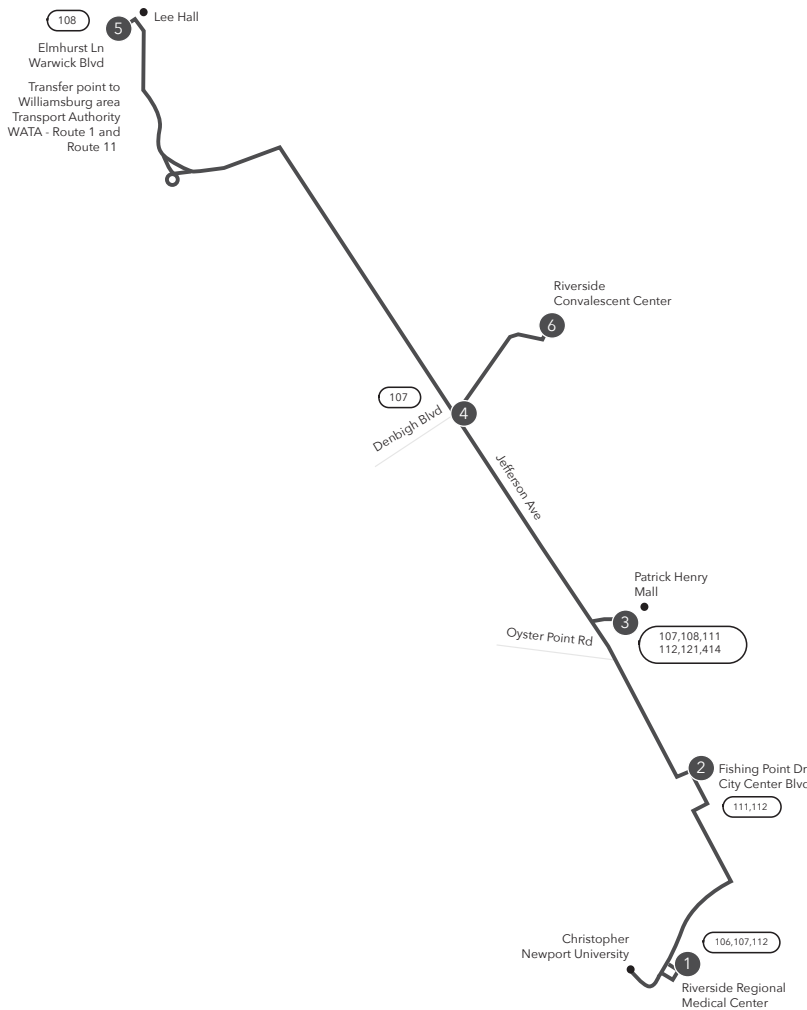

Route 116

Riverside Regional Medical Ctr / Patrick Henry Mall / Lee Hall

Legend

- Daily Route
- Streets
- Time Point
- Connecting Bus Routes
- Point of Interest
- Service to Riverside Weekday only

PM times are shaded & in bold.

WEEKDAY: From Riverside Medical Ctr to Lee Hall

WEEKDAY: From Lee Hall to Riverside Regional Medical Ctr

1	2	3	4	5	6	5	4	3	2	1
Riverside Regional Medical Ctr	City Center Blvd Fishing Point Dr	Patrick Henry Mall	Jefferson Ave Denbigh Blvd	Lee Hall Elmhurst	Riverside Regional Convalescent Ctr	Lee Hall Elmhurst	Jefferson Ave Denbigh Blvd	Patrick Henry Mall	City Center Blvd Fishing Point Dr	Riverside Regional Medical Ctr
5:45	5:54	6:18	6:36	6:50	-	6:03	6:19	6:47	6:55	7:08
-	6:25	6:34	-	-	6:49	7:03	7:19	7:47	7:55	8:08
6:45	6:54	7:18	7:36	7:50	-	8:03	8:19	8:47	8:55	9:08
7:45	7:54	8:18	8:36	8:50	-	9:03	9:19	9:47	9:55	10:08
8:45	8:54	9:18	9:36	9:50	-	10:03	10:19	10:47	10:55	11:08
9:45	9:54	10:18	10:36	10:50	-	11:03	11:19	11:50	12:00	12:15
10:45	10:54	11:18	11:36	11:50	-	12:03	12:19	12:50	1:00	1:15
11:45	11:54	12:18	12:39	12:55	-	1:03	1:19	1:50	2:00	2:15
12:45	12:55	1:20	1:41	1:57	-	2:03	2:21	2:52	3:02	3:17
1:45	1:55	2:20	2:41	2:57	-	3:03	3:21	3:52	4:02	4:17
2:45	2:55	3:20	3:41	3:57	-	4:03	4:21	4:52	5:02	5:17
3:45	3:55	4:20	4:41	4:57	-	5:03	5:21	5:52	6:02	6:17
4:45	4:55	5:20	5:41	5:57	-	6:03	6:21	6:50	6:58	7:11
5:45	5:55	6:20	6:39	6:53	-	7:03	7:19	7:47	7:55	8:08
6:45	6:54	7:18	7:36	7:50	-	8:03	8:19	8:47	8:55	9:08
7:45	7:54	8:18	8:36	8:50	-	9:03	9:19	9:47	9:55	10:08
8:45	8:54	9:18	9:36	9:50	-	10:03	10:19	10:47	10:55	11:08
9:45	9:54	10:18	10:36	10:50	-	11:03	11:19	11:47	11:55	12:08
10:45	10:54	11:18	11:36	11:50	-					