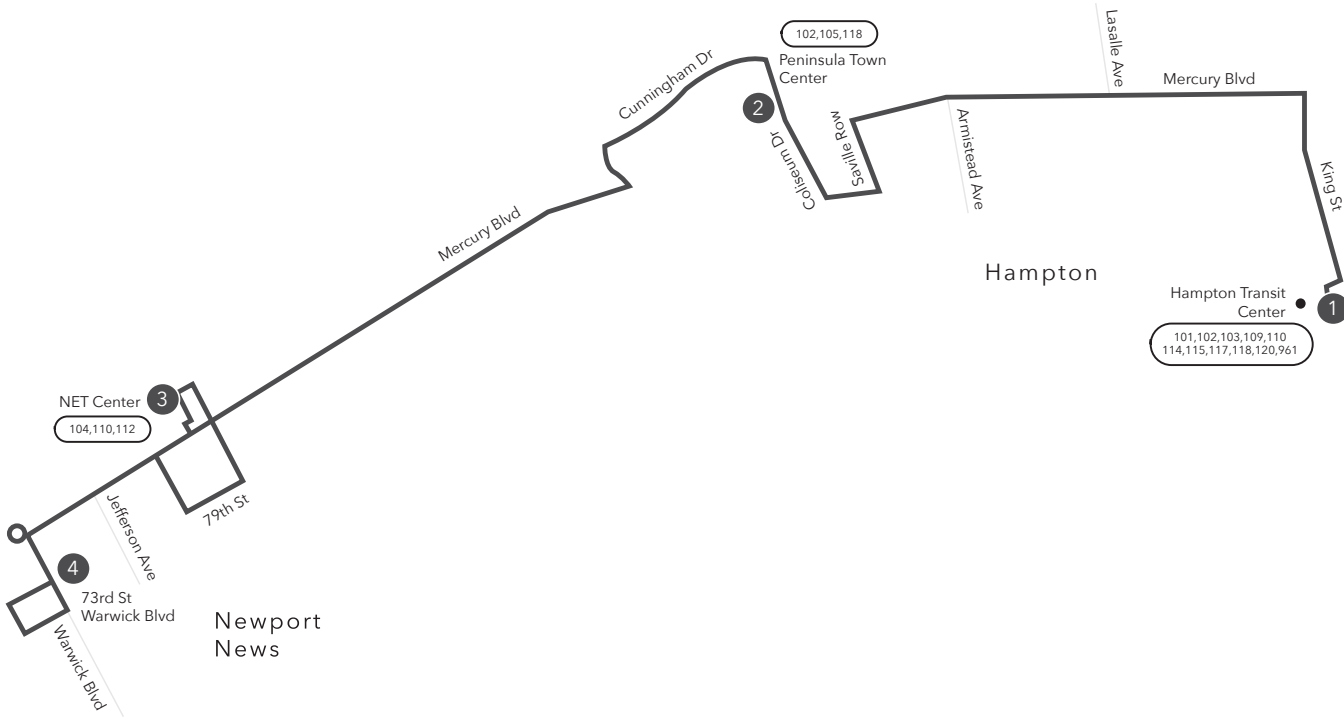

Route 114 Newmarket / Downtown Hampton

Legend

- Daily Route
- Streets
- Time Point
- Connecting Bus Routes
- Point of Interest

w - Weekday only
PM times are shaded & in bold.

WEEKDAY-SATURDAY:
 From Downtown Hampton to Peninsula Town Center to Newmarket to 73rd & Warwick

SUNDAY:
 From Downtown Hampton to Peninsula Town Center to Newmarket to 73rd & Warwick

1	2	3	4	4	3	2	1
Hampton Transit Center	Peninsula Town Center	Net Center	73rd St Warwick Blvd	73rd St Warwick Blvd	Net Center	Peninsula Town Center	Hampton Transit Center
6:50	7:05	7:22	7:30	6:45	7:00	7:16	7:29
7:50	8:05	8:22	8:30	7:45	8:00	8:16	8:29
8:50	9:05	9:22	9:30	8:45	9:00	9:16	9:29
9:50	10:05	10:22	10:30	9:45	10:00	10:16	10:29
10:50	11:05	11:22	11:30	10:45	11:00	11:16	11:29
11:50	12:05	12:22	12:30	11:45	12:00	12:16	12:29
12:50	1:05	1:22	1:30	12:45	1:00	1:16	1:29
1:50	2:05	2:22	2:30	1:45	2:00	2:16	2:29
2:50	3:05	3:22	3:30	2:45	3:00	3:16	3:29
3:50	4:05	4:22	4:30	3:45	4:00	4:16	4:29
4:50	5:05	5:22	5:30	4:45	5:00	5:16	5:29
5:50	6:05	6:22	6:30	5:45	6:00	6:16	6:29
6:50	7:05	7:22	7:30	6:45	7:00	7:16	7:29

Effective: 10.21.18

Route 114

Newmarket /
 Downtown Hampton