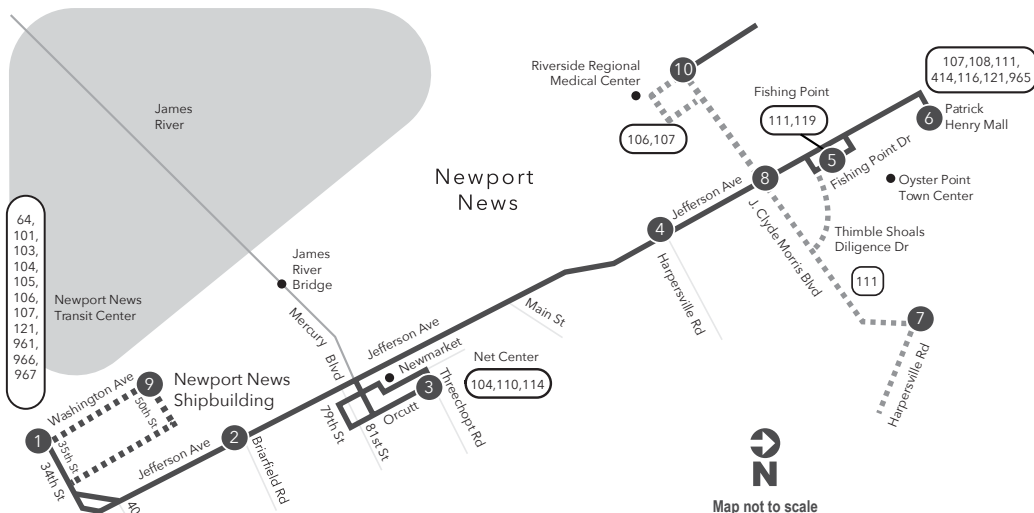

Route 112 Downtown Newport News / Patrick Henry Mall

w = Weekdays only
PM times are shaded & in bold.

WEEKDAY: From Downtown Newport News to Newmarket to Patrick Henry Mall

WEEKDAY: From Patrick Henry Mall to Newmarket to Downtown Newport News

SUNDAY: From Downtown Newport News to Newmarket to Patrick Henry Mall

SUNDAY: From Patrick Henry Mall to Newmarket to Downtown Newport News

1	2	3	4	5	6	6	5	4	3	2	1
Newport News Transit center	Jefferson Ave Briarfield Rd	Net Center	Jefferson Ave Harpersville Rd	Fishing Point Dr City Center Blvd	Patrick Henry Mall	Patrick Henry Mall	Fishing Point Dr City Center Blvd	Jefferson Ave Harpersville Rd	Net Center	Jefferson Ave Briarfield Rd	Newport News Transit center
6:15	6:23	6:31	6:43	6:51	7:01	7:15	7:23	7:31	7:46	7:52	7:57
7:15	7:23	7:31	7:43	7:51	8:01	8:15	8:23	8:31	8:46	8:52	8:57
8:15	8:23	8:31	8:43	8:51	9:01	9:15	9:23	9:31	9:46	9:52	9:57
9:15	9:23	9:31	9:43	9:51	10:01	10:15	10:23	10:31	10:46	10:52	10:57
10:15	10:23	10:31	10:43	10:51	11:01	11:15	11:23	11:31	11:46	11:52	11:57
11:15	11:23	11:31	11:43	11:51	12:01	12:15	12:23	12:31	12:46	12:52	12:57
12:15	12:23	12:31	12:43	12:51	1:01	1:15	1:23	1:31	1:46	1:52	1:57
1:15	1:23	1:31	1:43	1:51	2:01	2:15	2:23	2:31	2:46	2:52	2:57
2:15	2:23	2:31	2:43	2:51	3:01	3:15	3:23	3:31	3:46	3:52	3:57
3:15	3:23	3:31	3:43	3:51	4:01	4:15	4:23	4:31	4:46	4:52	4:57
4:15	4:23	4:31	4:43	4:51	5:01	5:15	5:23	5:31	5:46	5:52	5:57
5:15	5:23	5:31	5:43	5:51	6:01	6:15	6:23	6:31	6:46	6:52	6:57
6:15	6:23	6:31	6:43	6:51	7:01	7:15	7:23	7:31	7:46	7:52	7:57

Effective: 05.20.18

Route 112

Downtown Newport News / Patrick Henry Mall