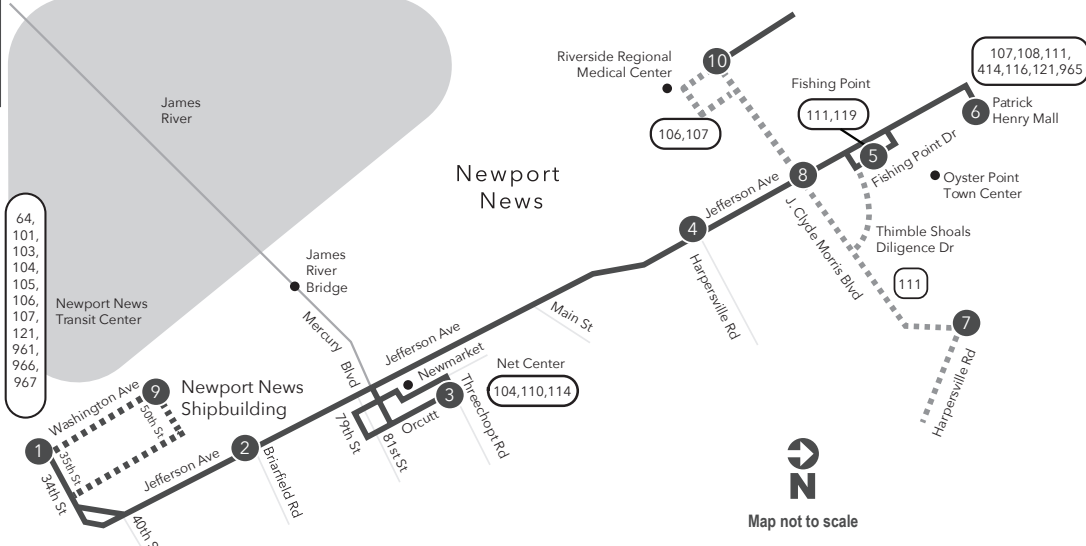

Route 112 Downtown Newport News / Patrick Henry Mall

Legend

- Daily Route
- AM only
- Streets
- Time Point
- Connecting Bus Routes
- Point of Interest

w = Weekdays only
PM times are shaded & in bold.

WEEKDAY-SATURDAY:
From Downtown Newport News to Newmarket to Patrick Henry Mall

1	2	3	4	5	6
Newport News Transit center	Jefferson Ave Briarfield Rd	Net Center	Jefferson Ave Harpersville Rd	Fishing Point Dr City Center Blvd	Patrick Henry Mall
5:15	5:23	5:33	5:45	5:53	6:03
5:45	5:53	6:03	6:15	6:23	6:33
6:15	6:23	6:33	6:45	6:53	7:03
6:45	6:53	7:03	7:15	7:23	7:33
7:15	7:23	7:33	7:45	7:53	8:03
7:45	7:53	8:03	8:15	8:23	8:33
8:15	8:23	8:33	8:45	8:53	9:03
8:45	8:53	9:03	9:15	9:23	9:33
9:15	9:23	9:33	9:45	9:53	10:03
9:45	9:53	10:03	10:15	10:23	10:33
10:15	10:23	10:33	10:45	10:53	11:03
10:45	10:53	11:03	11:15	11:23	11:33
11:15	11:23	11:33	11:45	11:53	12:03
11:45	11:53	12:03	12:15	12:23	12:33
12:15	12:23	12:33	12:45	12:53	1:03
12:45	12:53	1:03	1:15	1:23	1:33
1:15	1:23	1:33	1:45	1:53	2:03
1:45	1:53	2:03	2:17	2:25	2:35
2:15	2:23	2:33	2:47	2:55	3:05
2:45	2:53	3:03	3:17	3:25	3:35
3:15	3:23	3:33	3:47	3:55	4:07
3:45	3:53	4:05	4:19	4:27	4:39
4:15	4:23	4:35	4:49	4:57	5:09
4:45	4:53	5:05	5:18	5:26	5:38
5:15	5:23	5:33	5:45	5:53	6:05
5:45	5:53	6:03	6:15	6:23	6:35
6:15	6:23	6:33	6:45	6:53	7:05
6:45	6:53	7:03	7:15	7:23	7:35
7:15	7:23	7:33	7:45	7:53	8:03
7:45	7:53	8:03	8:15	8:23	8:33
8:45	8:53	9:03	9:15	9:23	9:33
9:45	9:53	10:03	10:15	10:23	10:33
10:45	10:53	11:03	11:15	11:23	11:33
11:45	11:53	12:03	12:15	12:23	12:33

Effective: 10.01.17

Route 112

Downtown Newport News / Patrick Henry Mall