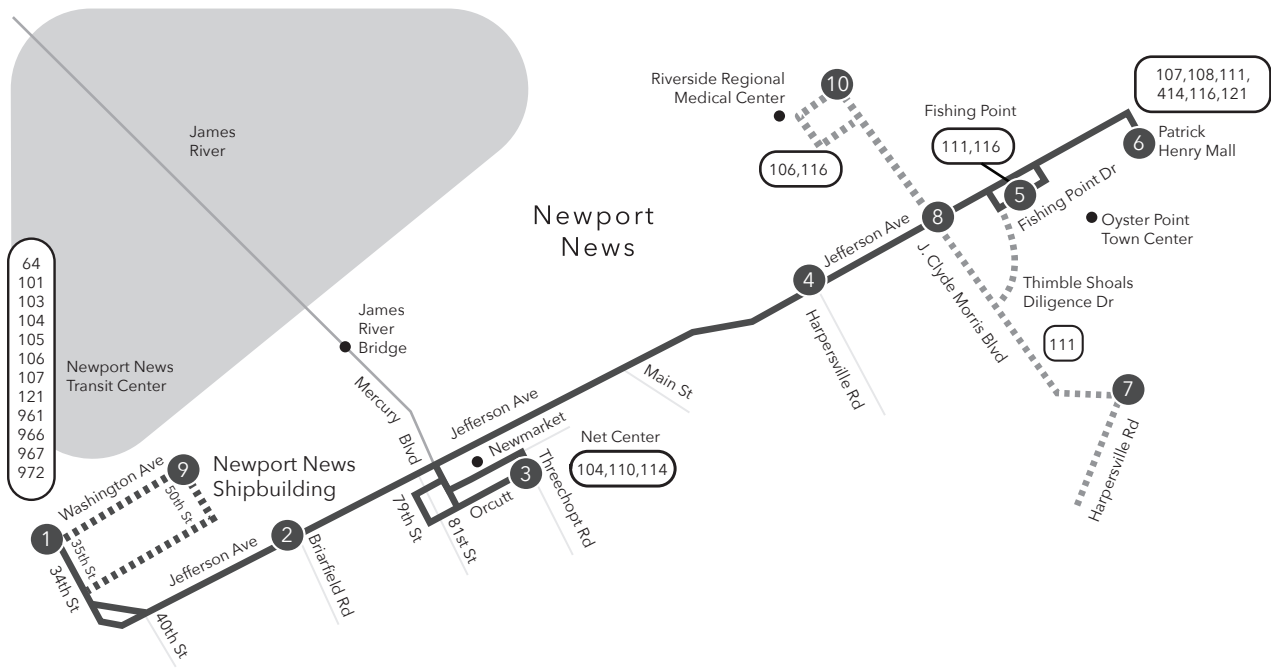

Route 112 Downtown Newport News / Patrick Henry Mall

Legend

- Daily Route
- AM only
- Streets
- Time Point
- Connecting Bus Routes
- Point of Interest

w = Weekdays only
PM times are shaded & in bold.

WEEKDAY & SATURDAY:
From Downtown Newport News to Newmarket to Patrick Henry Mall

SUNDAY:
From Downtown Newport News to Newmarket to Patrick Henry Mall

SUNDAY:
From Patrick Henry Mall to Newmarket to Downtown Newport News

1	2	3	4	5	6	6	5	4	3	2	1
Newport News Transit center	Jefferson Ave Briarfield Rd	Net Center	Jefferson Ave Harpersville Rd	Fishing Point Dr City Center Blvd	Patrick Henry Mall	Patrick Henry Mall	Fishing Point Dr City Center Blvd	Jefferson Ave Harpersville Rd	Net Center	Jefferson Ave Briarfield Rd	Newport News Transit center
6:15	6:23	6:31	6:43	6:51	7:01	7:15	7:23	7:31	7:46	7:52	7:57
7:15	7:23	7:31	7:43	7:51	8:01	8:15	8:23	8:31	8:46	8:52	8:57
8:15	8:23	8:31	8:43	8:51	9:01	9:15	9:23	9:31	9:46	9:52	9:57
9:15	9:23	9:31	9:43	9:51	10:01	10:15	10:23	10:31	10:46	10:52	10:57
10:15	10:23	10:31	10:43	10:51	11:01	11:15	11:23	11:31	11:46	11:52	11:57
11:15	11:23	11:31	11:43	11:51	12:01	12:15	12:23	12:31	12:46	12:52	12:57
12:15	12:23	12:31	12:43	12:51	1:01	1:15	1:23	1:31	1:46	1:52	1:57
1:15	1:23	1:31	1:43	1:51	2:01	2:15	2:23	2:31	2:46	2:52	2:57
2:15	2:23	2:31	2:43	2:51	3:01	3:15	3:23	3:31	3:46	3:52	3:57
3:15	3:23	3:31	3:43	3:51	4:01	4:15	4:23	4:31	4:46	4:52	4:57
4:15	4:23	4:31	4:43	4:51	5:01	5:15	5:23	5:31	5:46	5:52	5:57
5:15	5:23	5:31	5:43	5:51	6:01	6:15	6:23	6:31	6:46	6:52	6:57
6:15	6:23	6:31	6:43	6:51	7:01	7:15	7:23	7:31	7:46	7:52	7:57
7:15	7:23	7:31	7:43	7:51	8:01	-	-	-	-	-	-

Effective: 10.21.18

Route 112

Downtown Newport News / Patrick Henry Mall