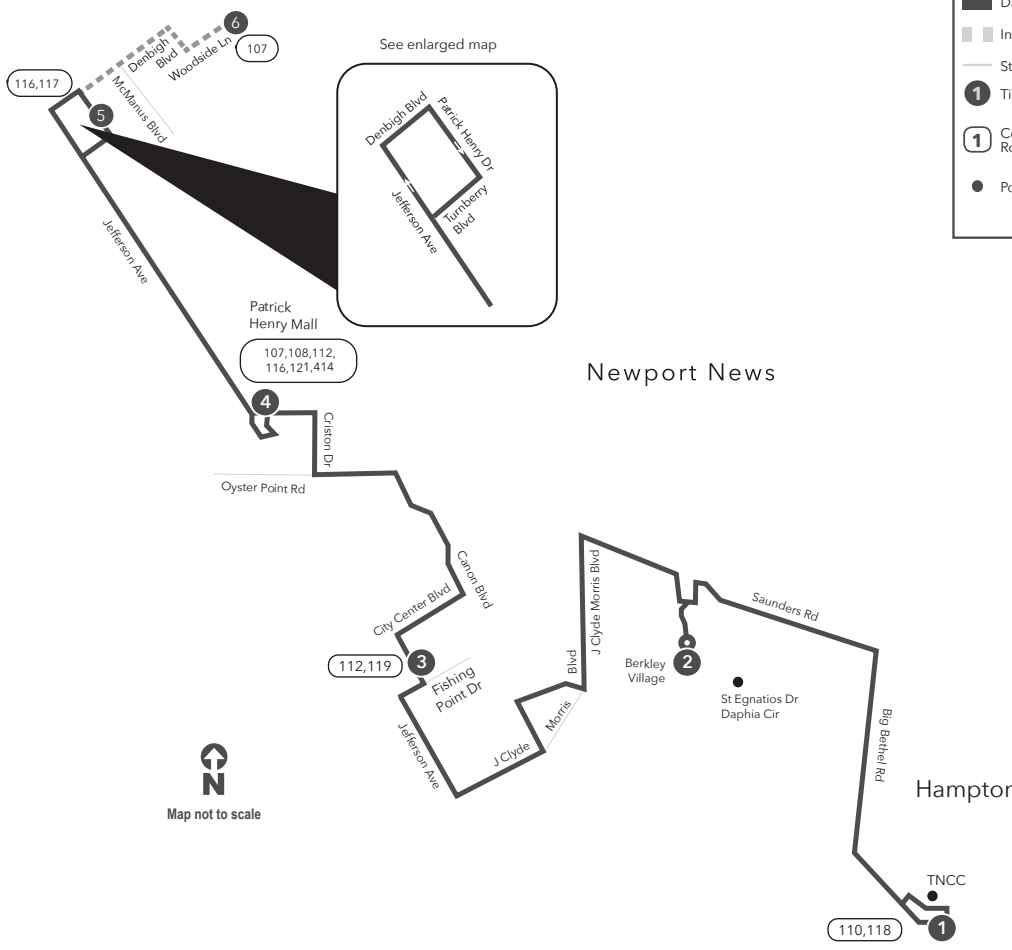

Route 111 Thomas Nelson Community College / Patrick Henry Lane

PM times are shaded & in bold.

WEEKDAY: From Thomas Nelson Community College to Patrick Henry Lane

1	2	3	4	5	6	5	4	3	2	1
Thomas Nelson Comm College	Berkley Village	City Center Blvd Fishing Point Dr	Patrick Henry Mall	Patrick Henry Lane Denbigh Blvd	Denbigh Blvd McManus Blvd	Patrick Henry Lane Denbigh Blvd	Patrick Henry Mall	City Center Blvd Fishing Point Dr	Berkley Village	Thomas Nelson Comm College
-	-	6:25	6:33	-	6:48	6:50	7:06	7:17	7:36	7:47
6:50	7:01	7:16	7:33	7:44	-	7:50	8:06	8:17	8:35	8:45
7:50	8:02	8:20	8:37	8:47	-	8:50	9:05	9:15	9:32	9:42
8:50	9:02	9:19	9:36	9:46	-	9:50	10:05	10:15	10:32	10:42
9:50	10:01	10:18	10:35	10:45	-	10:50	11:05	11:15	11:32	11:42
10:50	11:01	11:18	11:35	11:45	-	11:50	12:05	12:15	12:33	12:43
11:50	12:01	12:18	12:35	12:45	-	12:50	1:05	1:15	1:33	1:43
12:50	1:01	1:18	1:35	1:45	-	1:50	2:05	2:15	2:33	2:43
1:50	2:01	2:18	2:35	2:46	-	2:50	3:05	3:16	3:36	3:47
2:50	3:01	3:19	3:36	3:47	-	3:50	4:06	4:17	4:37	4:48
3:50	4:01	4:19	4:36	4:47	-	4:50	5:06	5:17	5:37	5:48
4:50	5:01	5:19	5:36	5:47	-	5:50	6:06	6:17	6:36	6:47
5:50	6:01	6:19	6:36	6:46	-	6:50	7:05	7:16	7:35	7:46
6:50	7:01	7:17	7:34	7:44	-	7:50	8:05	8:15	8:32	8:40
7:50	8:01	8:17	8:34	8:44	-	8:50	9:05	9:15	9:32	9:40
8:50	9:00	9:14	9:31	9:40	-	9:50	10:05	10:15	-	-
9:50	10:00	10:14	10:31	10:40	-					