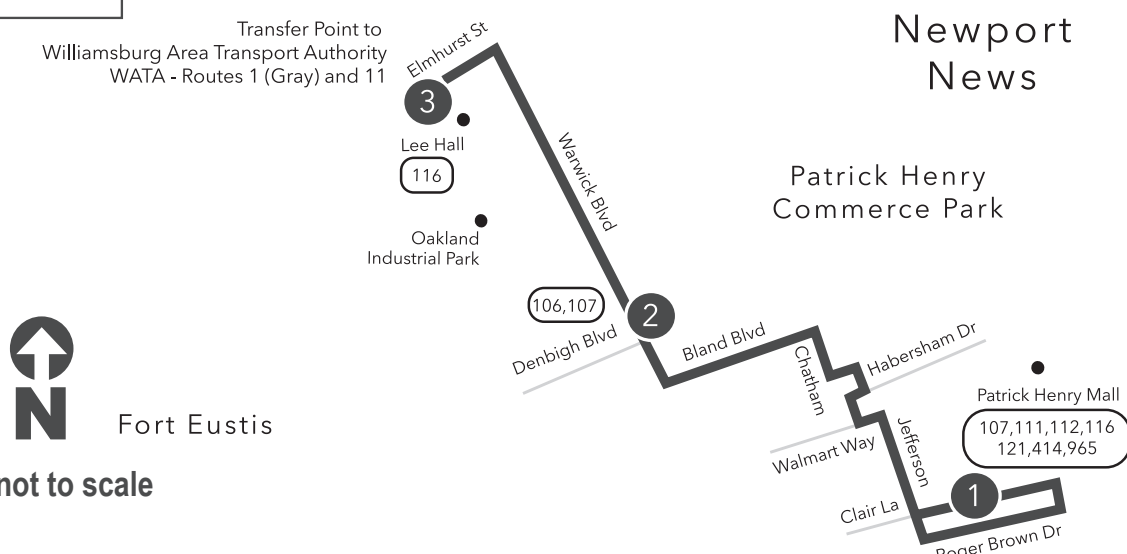

Route 108 Patrick Henry Mall / Lee Hall

Legend

- Daily Route
- Streets
- 1 Time Point
- 1 Connecting Bus Routes
- Point of Interest

PM times are shaded & in bold.

WEEKDAY:

From Patrick Henry Mall to Lee Hall

WEEKDAY:

From Lee Hall to Patrick Henry Mall

1

Patrick Henry Mall

6:30
7:30
8:30
9:30
10:30
11:30
12:30
1:30
2:30
3:30
4:30
5:30
6:30
7:30
8:30
9:30
10:30

2

Warwick Blvd
Denbigh Blvd

6:42
7:42
8:42
9:42
10:42
11:42
12:44
1:44
2:44
3:44
4:46
5:46
6:42
7:42
8:42
9:42
10:42

Patrick Henry Mall

6:30
7:30
8:30
9:30
10:30
11:30
12:30
1:30
2:30
3:30
4:30
5:30
6:30

2

Warwick Blvd
Denbigh Blvd

6:40
7:40
8:40
9:40
10:40
11:42
12:42
1:42
2:42
3:42
4:42
5:42
6:42

3

Lee Hall
Elmhurst St

6:53
7:53
8:53
9:53
10:53
11:55
12:55
1:55
2:55
3:57
4:57
5:57
6:57

8:01
9:01
10:01
11:01
12:01
1:01
2:03
3:03
4:03
5:03
6:03

Route 108

Patrick Henry Mall /
Lee Hall

Revised: 11.13.17