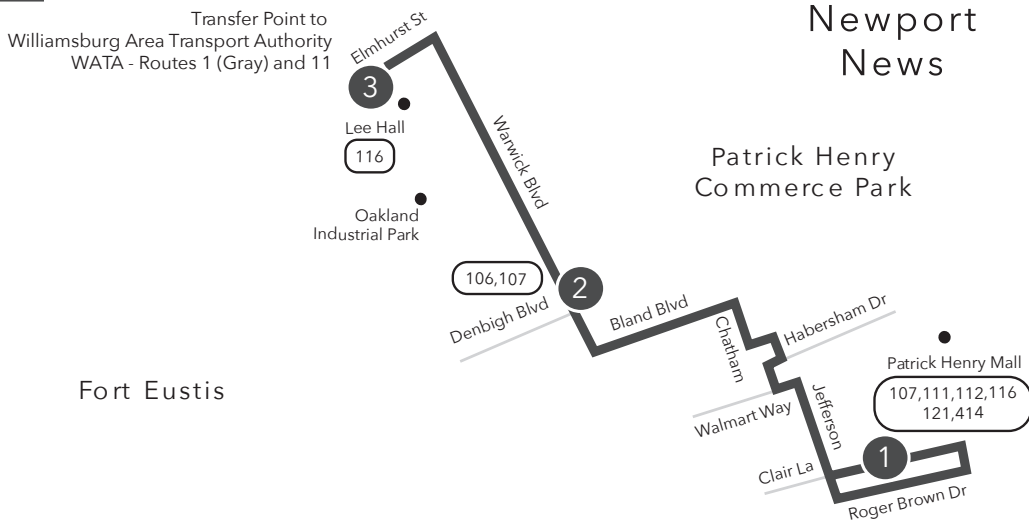

# Route 108

Patrick Henry Mall / Lee Hall

### SUNDAY:

From Lee Hall to Patrick Henry Mall

1	2	3
Patrick Henry Mall	Warwick Blvd Denbigh Blvd	Lee Hall Elmhurst St
6:30	6:40	6:53
7:30	7:40	7:53
8:30	8:40	8:53
9:30	9:40	9:53
10:30	10:40	10:53
11:30	11:42	11:55
<b>12:30</b>	<b>12:42</b>	<b>12:55</b>
1:30	1:42	1:55
2:30	2:42	2:55
3:30	3:42	3:57
4:30	4:42	4:57
5:30	5:42	5:57
6:30	6:42	6:57

3	2	1
Lee Hall Elmhurst St	Warwick Blvd Denbigh Blvd	Patrick Henry Mall
7:35	7:49	8:01
8:35	8:49	9:01
9:35	9:49	10:01
10:35	10:49	11:01
11:35	11:49	<b>12:01</b>
<b>12:35</b>	<b>12:49</b>	<b>1:01</b>
1:35	1:49	2:03
2:35	2:49	3:03
3:35	3:49	4:03
4:35	4:49	5:03
5:35	5:49	6:03