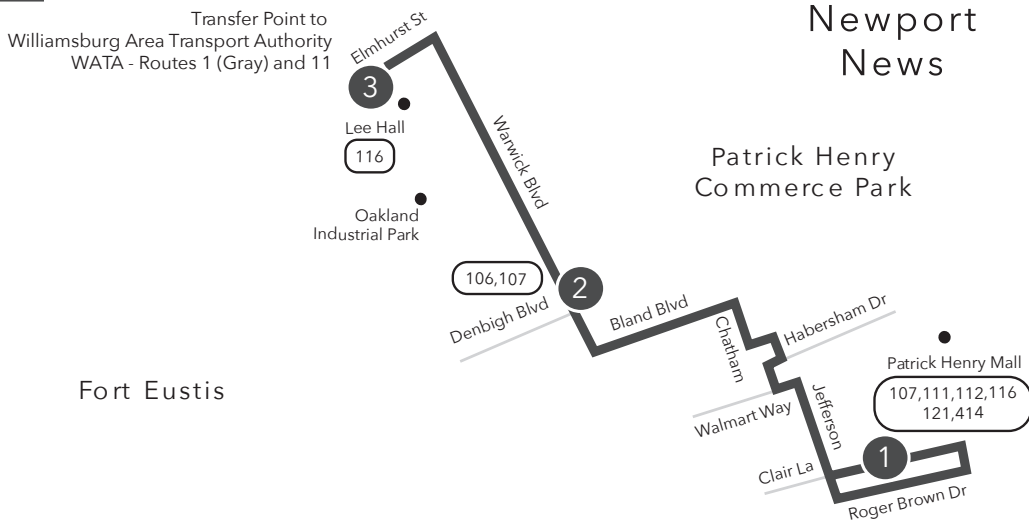

Route 108 Patrick Henry Mall / Lee Hall

Legend

- Daily Route
- Streets
- 1** Time Point
- 1** Connecting Bus Routes
- Point of Interest

PM times are shaded & in bold.

WEEKDAY:

From Patrick Henry Mall to Lee Hall

3	2	1
Lee Hall Elmhurst St	Warwick Blvd Denbigh Blvd	Patrick Henry Mall
5:55	6:11	6:24
6:35	6:51	7:05
7:35	7:51	8:05
8:35	8:51	9:05
9:35	9:51	10:05
10:35	10:51	11:05
11:35	11:51	12:05
2:35	12:53	1:09
1:35	1:53	2:09
2:35	2:53	3:10
3:35	3:53	4:10
4:35	4:53	5:10
5:35	5:53	6:10
6:35	6:49	7:03
7:35	7:49	8:03
8:35	8:49	9:03
9:35	9:49	10:03
10:35	10:49	11:03

3	2	1
Lee Hall Elmhurst St	Warwick Blvd Denbigh Blvd	Patrick Henry Mall
7:35	7:49	8:01
8:35	8:49	9:01
9:35	9:49	10:01
10:35	10:49	11:01
11:35	11:49	12:01
12:35	12:49	1:01
1:35	1:49	2:03
2:35	2:49	3:03
3:35	3:49	4:03
4:35	4:49	5:03
5:35	5:49	6:03

Revised: 07.01.18

Route 108

Patrick Henry Mall / Lee Hall