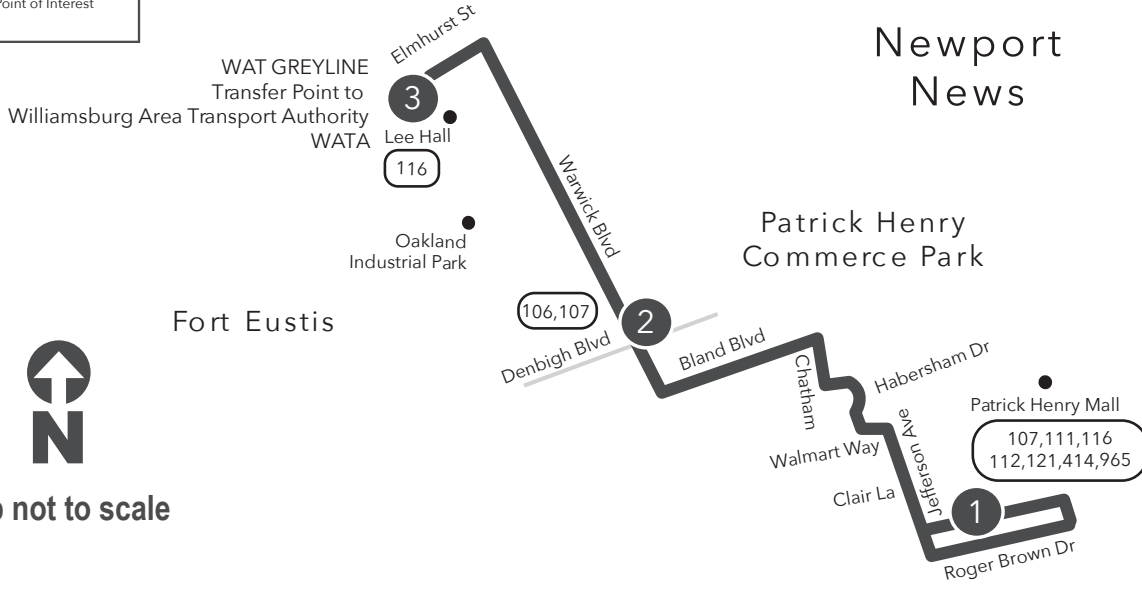

# Route 108

Patrick Henry Mall / Lee Hall

## Legend

- Daily Route
- Streets
- 1** Time Point
- 1** Connecting Bus Routes
- Point of Interest

Map not to scale

PM times are shaded & in bold.

### SUNDAY:

From Lee Hall to Patrick Henry Mall

1	2	3	3	2	1
Patrick Henry Mall	Warwick Blvd Denbigh Blvd	Lee Hall Elmhurst St	Lee Hall Elmhurst St	Warwick Blvd Denbigh Blvd	Patrick Henry Mall
6:30	6:40	6:53	7:35	7:49	8:01
7:30	7:40	7:53	8:35	8:49	9:01
8:30	8:40	8:53	9:35	9:49	10:01
9:30	9:40	9:53	10:35	10:49	11:01
10:30	10:40	10:53	11:35	11:49	<b>12:01</b>
11:30	11:42	11:55	<b>12:35</b>	<b>12:49</b>	<b>1:01</b>
<b>12:30</b>	<b>12:42</b>	<b>12:55</b>	<b>1:35</b>	<b>1:49</b>	<b>2:03</b>
<b>1:30</b>	<b>1:42</b>	<b>1:55</b>	<b>2:35</b>	<b>2:49</b>	<b>3:03</b>
<b>2:30</b>	<b>2:42</b>	<b>2:55</b>	<b>3:35</b>	<b>3:49</b>	<b>4:03</b>
<b>3:30</b>	<b>3:42</b>	<b>3:57</b>	<b>4:35</b>	<b>4:49</b>	<b>5:03</b>
<b>4:30</b>	<b>4:42</b>	<b>4:57</b>	<b>5:35</b>	<b>5:49</b>	<b>6:03</b>
<b>5:30</b>	<b>5:42</b>	<b>5:57</b>			
<b>6:30</b>	<b>6:42</b>	<b>6:57</b>			