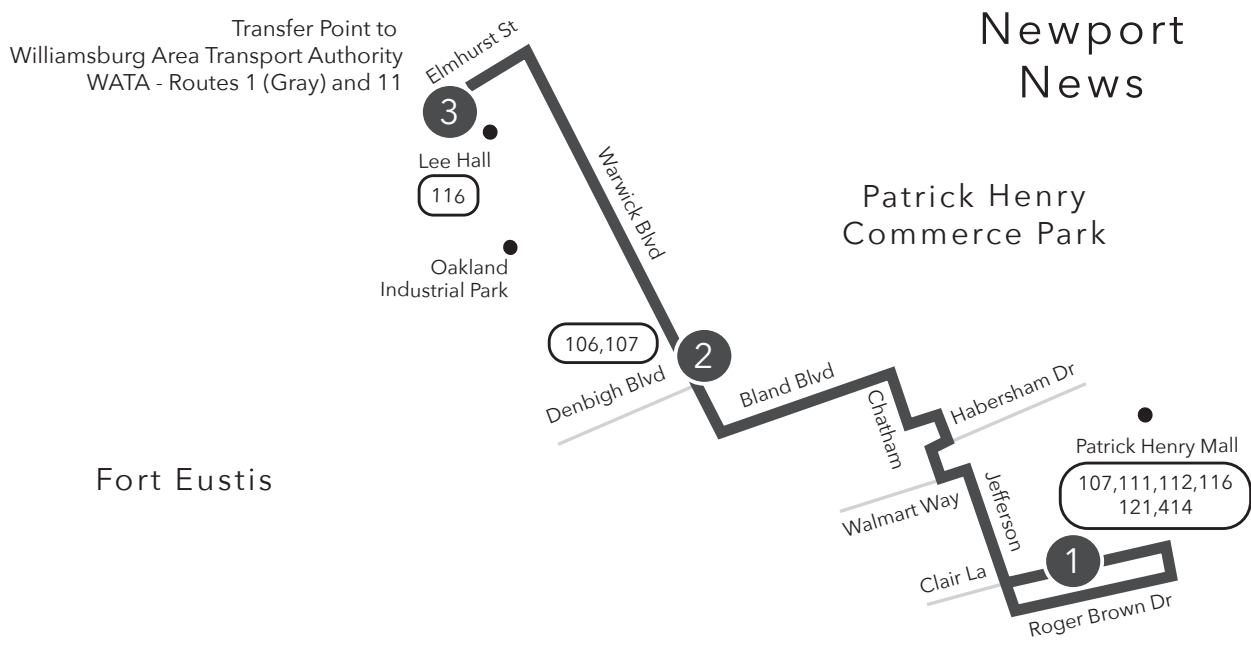

# Route 108 Patrick Henry Mall / Lee Hall

**Legend**

- Daily Route
- Streets
- Time Point
- Connecting Bus Routes
- Point of Interest

PM times are shaded & in bold.

**WEEKDAY & SATURDAY:**  
From Patrick Henry Mall to Lee Hall

**WEEKDAY & SATURDAY:**  
From Lee Hall to Patrick Henry Mall

1	2	3
Patrick Henry Mall	Warwick Blvd Denbigh Blvd	Lee Hall Elmhurst St
6:00	6:12	6:26
7:00	7:12	7:26
8:00	8:12	8:26
9:00	9:12	9:26
10:00	10:12	10:26
11:00	11:12	11:26
<b>12:00</b>	<b>12:14</b>	<b>12:30</b>
1:00	1:14	1:30
2:00	2:14	2:30
3:00	3:14	3:30
4:00	4:16	4:32
5:00	5:16	5:32
6:00	6:16	6:30
7:00	7:12	7:26
8:00	8:12	8:26
9:00	9:12	9:26
10:00	10:12	10:26

3	2	1
Lee Hall Elmhurst St	Warwick Blvd Denbigh Blvd	Patrick Henry Mall
5:55	6:11	6:24
7:03	7:19	7:33
8:03	8:19	8:33
9:03	9:19	9:33
10:03	10:19	10:33
11:03	11:19	11:33
<b>12:03</b>	<b>12:20</b>	<b>12:36</b>
1:03	1:21	1:37
2:03	2:21	2:38
3:03	3:21	3:38
4:03	4:21	4:38
5:03	5:21	5:38
6:03	6:20	6:34
7:03	7:17	7:31
8:03	8:17	8:31
9:03	9:17	9:31
10:03	10:17	10:31
11:03	11:17	11:31

# Route 108

Patrick Henry Mall / Lee Hall