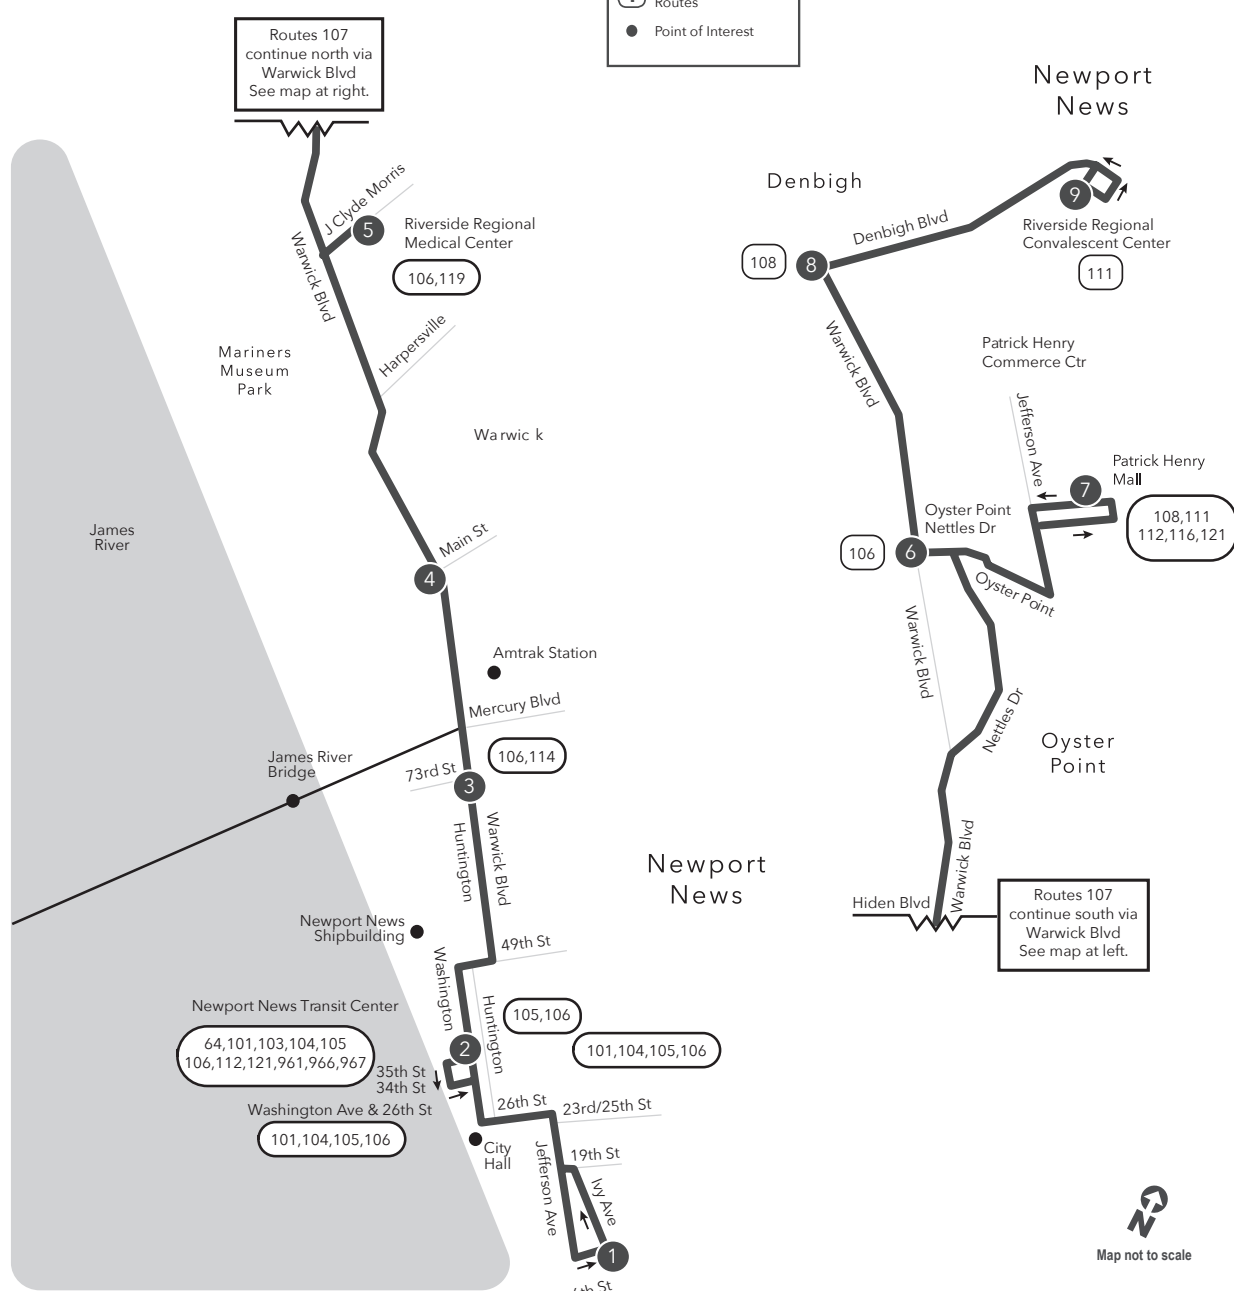

Route 107 Newport News / Warwick Blvd / Denbigh

Legend

- Daily Route
- Streets
- Time Point
- Connecting Bus Routes
- Point of Interest

PM times are shaded & in bold.

WEEKDAY & SATURDAY:
From 6th & Ivy to Riverside Regional Medical Ctr to Riverside Regional Convalescent Ctr

WEEKDAY & SATURDAY:
From Riverside Regional Convalescent Ctr to Riverside Regional Medical Ctr to 6th St & Ivy

9	8	6	5	4	3	2	1
Riverside Regional Convalescent Ctr	Warwick Blvd Denbigh Blvd	Oyster Point Rd Nettles Dr	Riverside Regional Medical Ctr	Warwick Blvd Main St	Warwick Blvd 73rd St	Newport News Transit Ctr	6th St Ivy Ave
7:40	7:50	8:00	8:16	8:24	8:29	8:45	8:57
8:40	8:50	9:00	9:16	9:24	9:29	9:45	9:57
9:40	9:50	10:00	10:16	10:24	10:29	10:45	10:57
10:40	10:50	11:00	11:16	11:24	11:29	11:45	11:57
11:40	11:50	12:00	12:16	12:24	12:29	12:45	12:57
12:40	12:50	1:00	1:16	1:24	1:29	1:45	1:57
1:40	1:50	2:00	2:16	2:24	2:29	2:45	2:57
2:40	2:50	3:00	3:16	3:24	3:29	3:45	3:57
3:40	3:50	4:00	4:16	4:24	4:29	4:45	4:57
4:40	4:50	5:00	5:16	5:24	5:29	5:45	5:57
5:45	5:53	6:03	6:19	6:26	6:31	6:47	6:59
6:45	6:53	7:03	7:19	7:26	7:31	7:47	7:59
7:45	7:53	8:03	8:19	8:26	8:31	8:47	8:59
8:45	8:53	9:03	9:19	9:26	9:31	9:47	9:59
9:45	9:53	10:03	10:19	10:26	10:31	10:47	10:59
10:45	10:53	11:03	11:19	11:26	11:31	11:47	11:59

Effective: 10.01.17

Route 107

Newport News / Warwick Boulevard / Denbigh