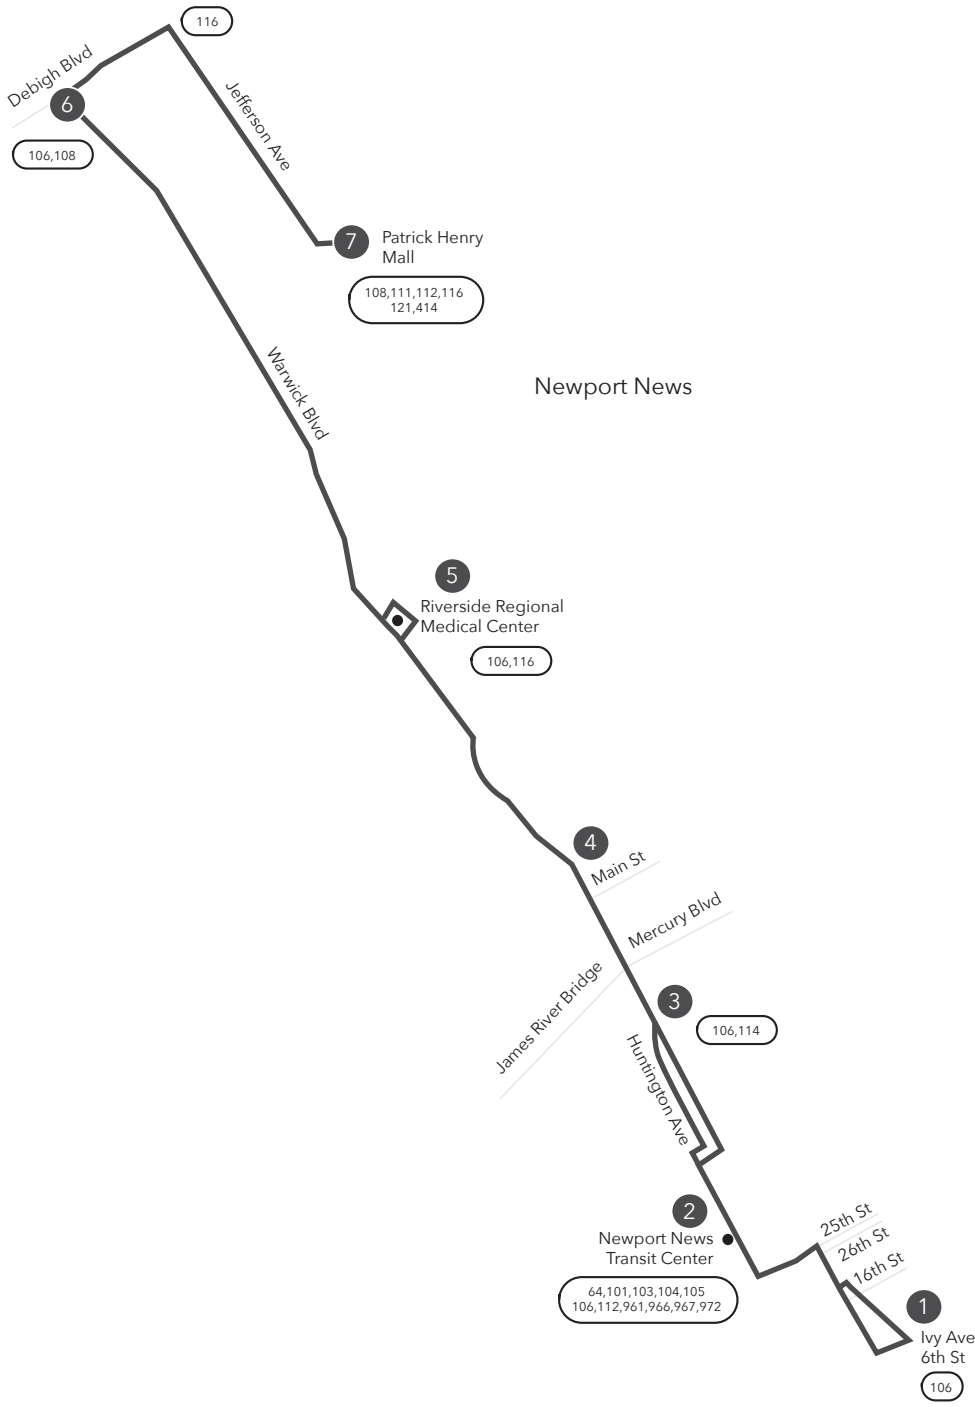

# Route 107 Newport News / Warwick Blvd / Patrick Henry Mall

**Legend**

- Daily Route
- Streets
- Time Point
- Connecting Bus Routes
- Point of Interest

PM times are shaded & in bold.

**WEEKDAY & SATURDAY:** From 6th & Ivy to Riverside Regional Medical Ctr to Patrick Henry Mall

**Route 107**  
Newport News /  
Warwick Boulevard / Patrick Henry  
Mall

Effective: 10.21.18