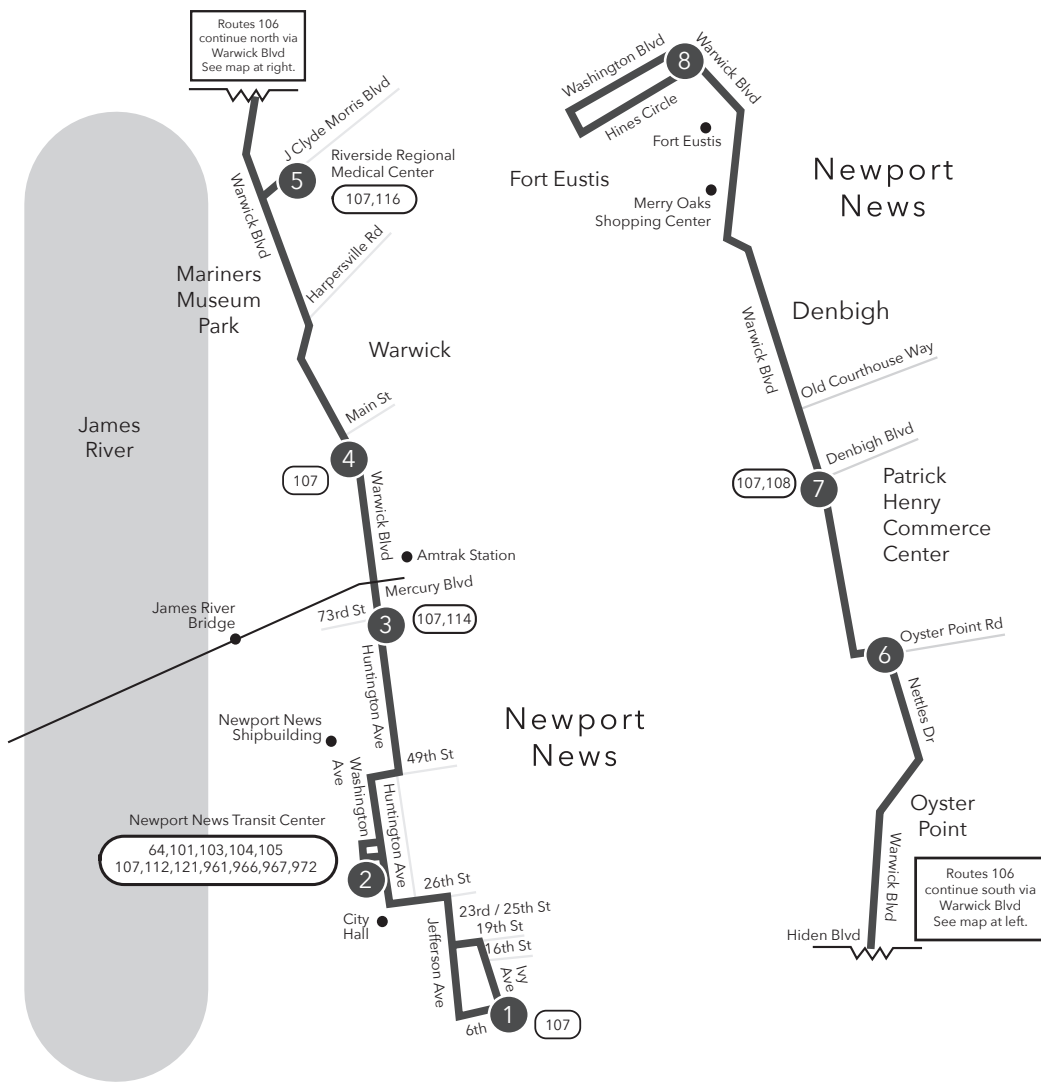

Route 106 Newport News / Warwick Blvd / Denbigh Fort Eustis

Legend

- Daily Route
- Streets
- Time Point
- Connecting Bus Routes
- Point of Interest

w - Weekday Only
PM times are shaded & in bold.

WEEKDAY & SATURDAY:
 From 6th & Ivy to Riverside Regional Medical Ctr & Fort Eustis

SUNDAY:
 From 6th & Ivy to Riverside Regional Medical Ctr & Fort Eustis

1	2	3	4	5	6	7	8	8	7	6	5	4	3	2	1
6th St Ivy Ave	Newport News Transit Ctr	Warwick Blvd 73rd St	Warwick Blvd Main St	Riverside Regional Medical Ctr	Oyster Point Rd Nettles Dr	Warwick Blvd Denbigh Blvd	Fort Eustis	Fort Eustis	Warwick Blvd Denbigh Blvd	Oyster Point Rd Nettles Dr	Riverside Regional Medical Ctr	Warwick Blvd Main St	Warwick Blvd 73rd St	Newport News Transit Ctr	6th St Ivy Ave
5:59	6:16	6:25	6:30	6:38	6:50	7:01	7:19	7:34	7:50	8:00	8:16	8:24	8:29	8:45	8:57
6:59	7:16	7:25	7:30	7:38	7:50	8:01	8:19	8:34	8:50	9:00	9:16	9:24	9:29	9:45	9:57
7:59	8:16	8:25	8:30	8:38	8:50	9:01	9:19	9:34	9:50	10:00	10:16	10:24	10:29	10:45	10:57
8:59	9:16	9:25	9:30	9:38	9:50	10:01	10:19	10:34	10:50	11:00	11:16	11:24	11:29	11:45	11:57
9:59	10:16	10:25	10:30	10:38	10:50	11:01	11:19	11:34	11:50	12:00	12:16	12:24	12:29	12:45	12:57
10:59	11:16	11:25	11:30	11:38	11:50	12:01	12:19	12:34	12:50	1:00	1:16	1:24	1:29	1:45	1:57
11:59	12:16	12:25	12:30	12:38	12:50	1:01	1:19	1:34	1:50	2:00	2:16	2:24	2:29	2:45	2:57
12:59	1:16	1:25	1:30	1:38	1:50	2:01	2:19	2:34	2:50	3:00	3:16	3:24	3:29	3:45	3:57
1:59	2:16	2:25	2:30	2:38	2:50	3:01	3:19	3:34	3:50	4:00	4:16	4:24	4:29	4:45	4:57
2:59	3:16	3:25	3:30	3:38	3:50	4:01	4:19	4:34	4:50	5:00	5:16	5:24	5:29	5:45	5:57
3:59	4:16	4:25	4:30	4:38	4:50	5:01	5:19	5:34	5:50	6:00	6:16	6:24	6:29	6:45	6:57
4:59	5:16	5:25	5:30	5:38	5:50	6:01	6:19	6:34	6:50	7:00	7:16	7:24	7:29	7:45	7:57
5:59	6:16	6:25	6:30	6:38	6:50	7:01	7:19								
6:59	7:16	7:25	7:30	7:38	7:50	8:01	8:19								

Route 106

Newport News/
 Warwick Boulevard/
 Denbigh Fort Eustis

Effective: 10.21.18