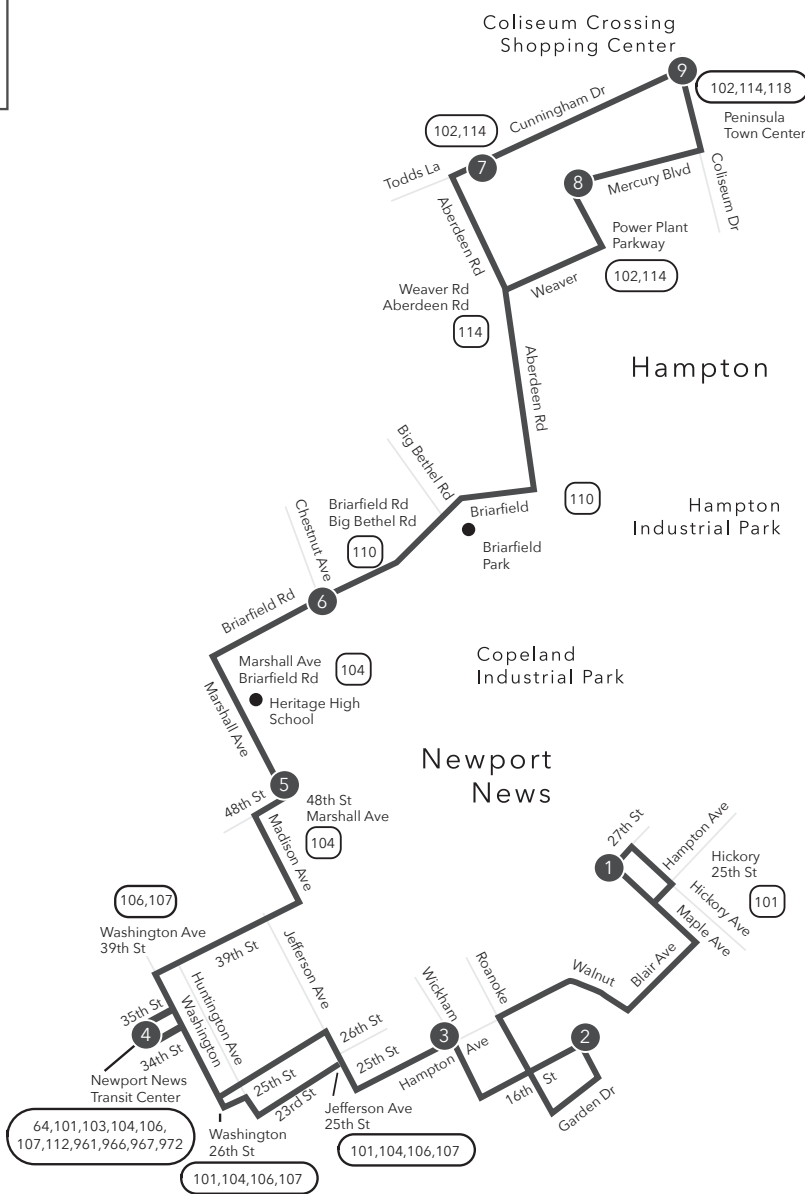

Route 105 Maple Ave & 27th St / Peninsula Town Center

Legend

- Daily Route
- Streets
- 1 Time Point
- 1 Connecting Bus Routes
- Point of Interest

w - Weekdays only
PM times are shaded & in bold.

WEEKDAY-SATURDAY:

From Maple Ave to Downtown Newport News to Peninsula Town Center

WEEKDAY-SATURDAY:

From Peninsula Town Center to Downtown Newport News to Maple Ave

1	2	3	4	5	6	7	9
27th St Maple Ave	16th St Garden Dr	Hampton Ave Wickham Ave	Newport News Transit Center	48th St Marshall Ave	Briarfield Rd Chestnut Ave	Todds Lane	Peninsula Town Center
6:15	6:28	6:31	6:45	6:52	6:56	7:03	7:10
7:15	7:28	7:31	7:45	7:52	7:56	8:03	8:10
8:15	8:28	8:31	8:45	8:52	8:56	9:03	9:10
9:15	9:28	9:31	9:45	9:52	9:56	10:03	10:10
10:15	10:28	10:31	10:45	10:52	10:56	11:03	11:10
11:15	11:28	11:31	11:45	11:52	11:56	12:03	12:10
12:15	12:28	12:31	12:45	12:52	12:56	1:03	1:10
1:15	1:28	1:31	1:45	1:52	1:56	2:03	2:10
2:15	2:28	2:31	2:45	2:52	2:56	3:03	3:10
3:15	3:28	3:31	3:45	3:52	3:56	4:03	4:10
4:15	4:28	4:31	4:45	4:52	4:56	5:03	5:10
5:15	5:28	5:31	5:45	5:52	5:56	6:03	6:10
6:15	6:28	6:31	6:45	6:52	6:56	7:03	7:10
7:15	7:28	7:31	7:45	7:52	7:56	8:03	8:10
8:15	8:28	8:31	8:45	8:52	8:56	9:03	9:10
9:15	9:28	9:31	9:45	9:52	9:56	10:03	10:10
10:15	10:28	10:31	10:45	10:52	10:56	11:03	11:10

10	9	8	6	5	4	3	2	1
Pine Chapel Rd Barrack St	Peninsula Town Center	Mercury Plaza	Briarfield Rd Chestnut Ave	48th St Marshall Ave	Newport News Transit Center	Hampton Ave Wickham Ave	16th St Garden Dr	27th St Maple Ave
6:12w	-	6:20w	6:28w	6:34w	6:41w	-	-	-
-	-	-	-	-	6:45	6:56	7:00	7:13
-	7:15	7:20	7:28	7:34	7:45	7:56	8:00	8:13
-	8:15	8:20	8:28	8:34	8:45	8:56	9:00	9:13
-	9:15	9:20	9:28	9:34	9:45	9:56	10:00	10:13
-	10:15	10:20	10:28	10:34	10:45	10:56	11:00	11:13
-	11:15	11:20	11:28	11:34	11:45	11:56	12:00	12:13
-	12:15	12:20	12:28	12:34	12:45	12:56	1:00	1:13
-	1:15	1:20	1:28	1:34	1:45	1:56	2:00	2:13
-	2:15	2:20	2:28	2:34	2:45	2:56	3:00	3:13
-	3:15	3:20	3:28	3:34	3:45	3:56	4:00	4:13
-	4:15	4:20	4:28	4:34	4:45	4:56	5:00	5:13
-	5:15	5:20	5:28	5:34	5:45	5:56	6:00	6:13
-	6:15	6:20	6:28	6:34	6:45	6:56	7:00	7:13
-	7:15	7:20	7:28	7:34	7:45	7:56	8:00	8:13
-	8:15	8:20	8:28	8:34	8:45	8:56	9:00	9:13
-	9:15	9:20	9:28	9:34	9:45	9:56	10:00	10:13
-	10:15	10:20	10:28	10:34	10:45	10:56	11:00	11:13
-	11:15	11:20	11:28	11:34	11:45	11:56	12:00	12:13

SUNDAY:

From Maple Ave to Downtown Newport News to Peninsula Town Center

SUNDAY:

From Peninsula Town Center to Downtown Newport News to Maple Ave

1	2	3	4	5	6	7	9
27th St Maple Ave	16th St Garden Dr	Hampton Ave Wickham Ave	Newport News Transit Center	48th St Marshall Ave	Briarfield Rd Chestnut Ave	Todds Lane	Peninsula Town Center
8:15	8:28	8:31	8:45	8:52	8:56	9:03	9:10
9:15	9:28	9:31	9:45	9:52	9:56	10:03	10:10
10:15	10:28	10:31	10:45	10:52	10:56	11:03	11:10
11:15	11:28	11:31	11:45	11:52	11:56	12:03	12:10
12:15	12:28	12:31	12:45	12:52	12:56	1:03	1:10
1:15	1:28	1:31	1:45	1:52	1:56	2:03	2:10
2:15	2:28	2:31	2:45	2:52	2:56	3:03	3:10
3:15	3:28	3:31	3:45	3:52	3:56	4:03	4:10
4:15	4:28	4:31	4:45	4:52	4:56	5:03	5:10
5:15	5:28	5:31	5:45	5:52	5:56	6:03	6:10
6:15	6:28	6:31	6:45	6:52	6:56	7:03	7:10