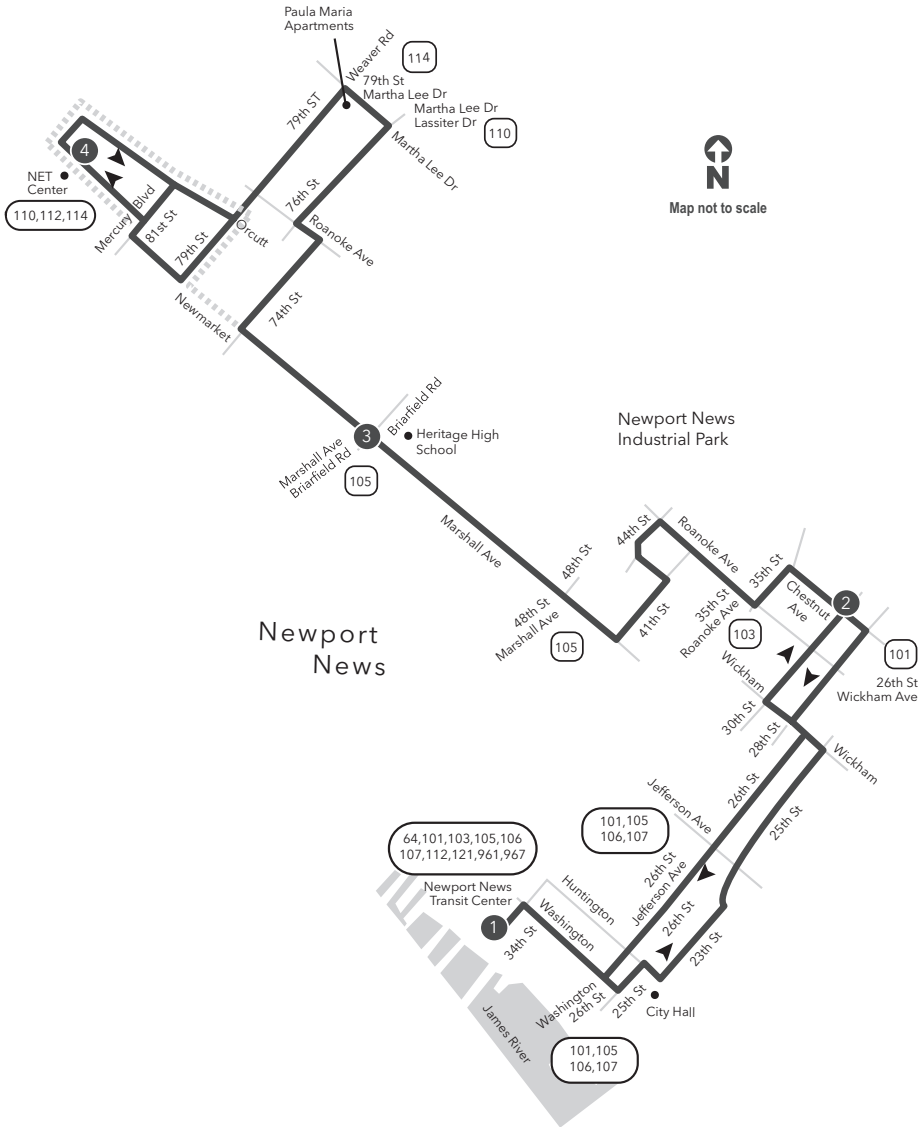

Route 104 Downtown Newport News / Newmarket

Legend

- Weekday-Saturday before 7 p.m.
- After 7 pm & Sunday
- Streets
- 1 Time Point
- 1 Connecting Bus Routes
- Point of Interest

w - Weekdays only
PM times are shaded & in bold.

2

1

Newport News
Transit Center

30th St
Chestnut Ave

Marshall Ave
Briarfield Rd

Net
Center

Net
Center

Marshall Ave
Briarfield Rd

28th St
Chesnut Ave

Newport News
Transit Center

5:45
6:15
6:45
7:15
7:45
8:15
8:45
9:15
9:45
10:15
10:45
11:15
11:45
12:15
12:45
1:15
1:45
2:15
2:45
3:15
3:45
4:15
4:45
5:15
5:45
6:15
6:45
7:15
7:45
8:45
9:45
10:45
11:45

6:33
7:33
8:33
9:33
10:33
11:33
12:33
1:33
2:33
3:33
4:33
5:33
6:33
7:33

6:41
7:41
8:41
9:41
10:41
11:41
12:41
1:41
2:41
3:41
4:41
5:41
6:41
7:41

Effective: 10.01.17

Route 104
Downtown Newport News /
Newmarket