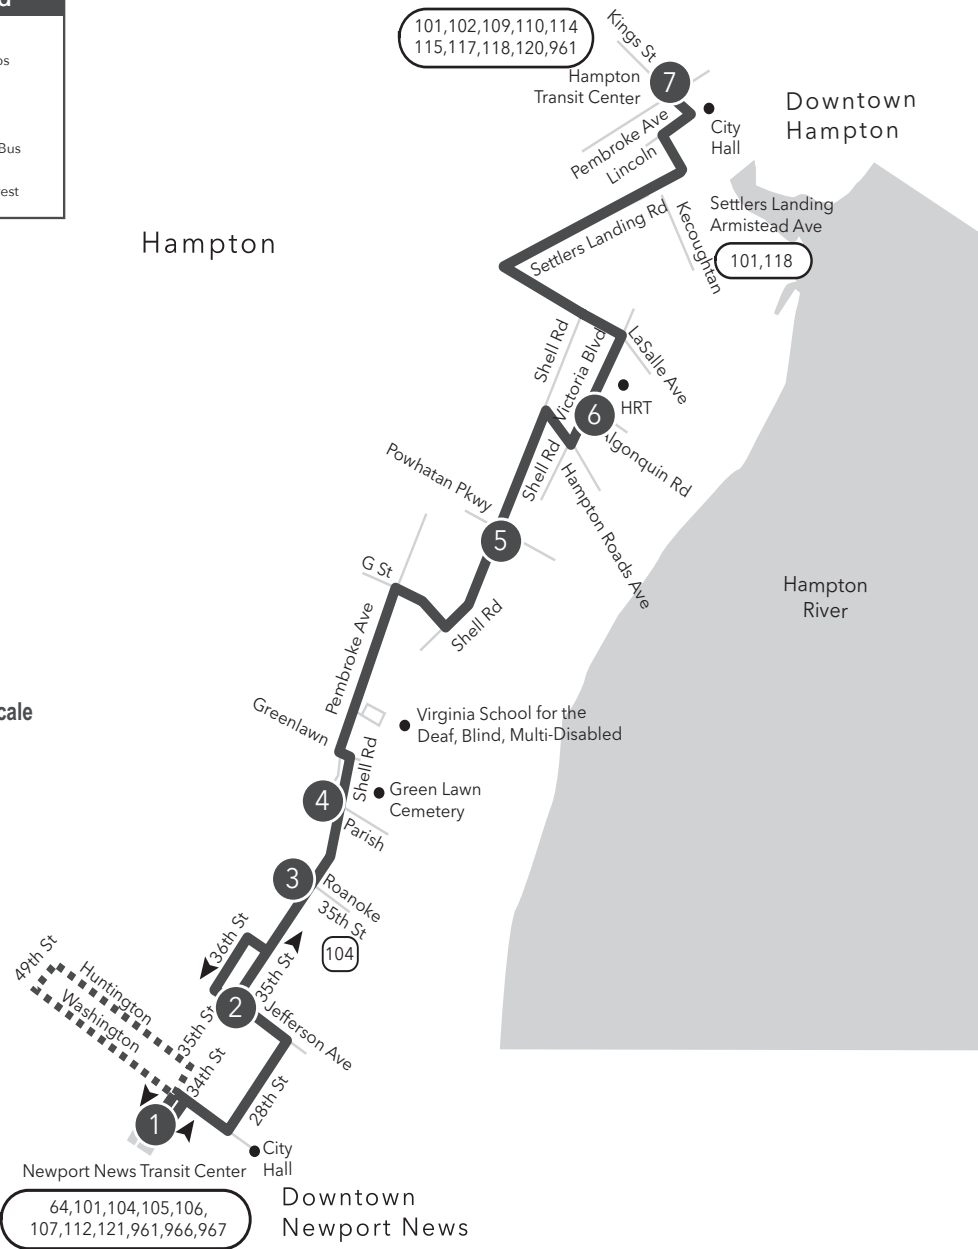

# Route 103 Downtown Hampton / Downtown Newport News

**Legend**

- Daily Route
- Shipyard Trips
- Streets
- Time Point
- Connecting Bus Routes
- Point of Interest

Map not to scale

PM times are shaded & in bold.  
\*Weekday shipyard trip.

**WEEKDAY & SATURDAY:**  
From Hampton Transit Ctr to Victoria Boulevard to  
Pembroke Avenue to Newport News Transit Ctr

**WEEKDAY & SATURDAY:**  
From Newport News Transit Ctr to Pembroke Avenue to  
Victoria Boulevard to Hampton Transit Ctr

Revised: 11.13.17

**Route 103**  
Downtown Hampton /  
Downtown Newport News