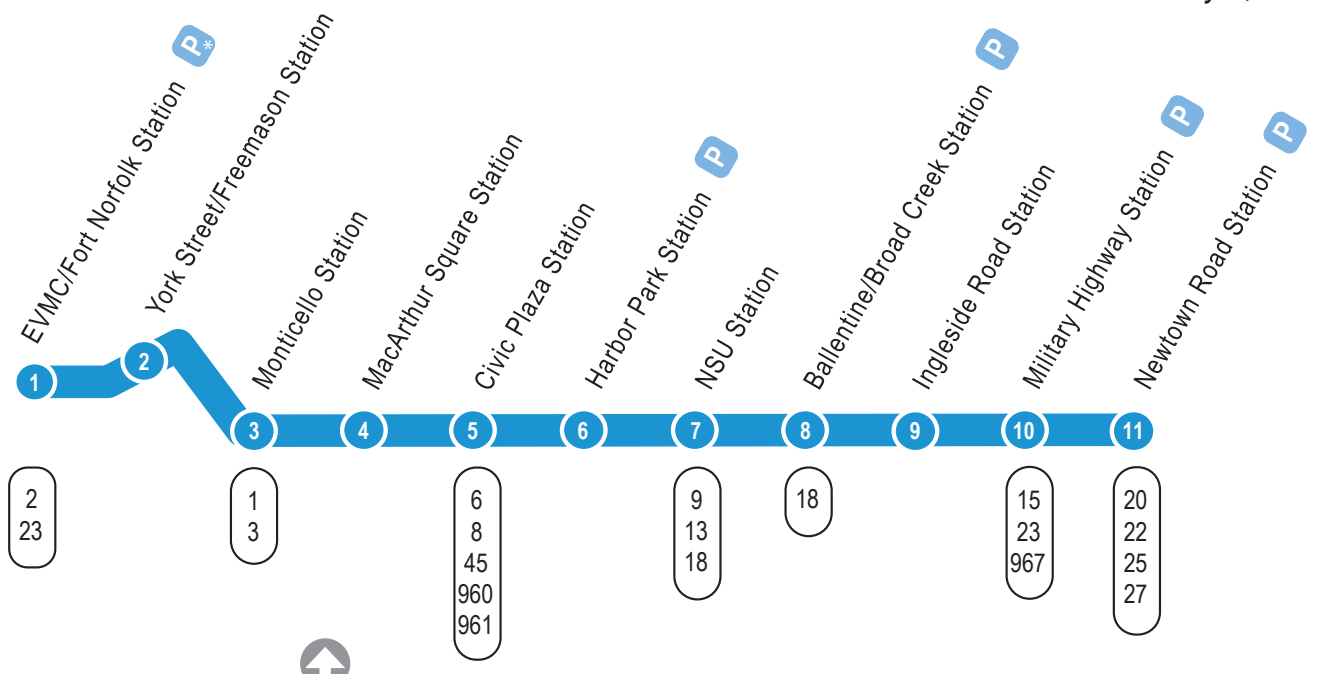

LIGHT RAIL Newtown Road Station to EVMC/Fort Norfolk Station

Effective July 6, 2014

LEGEND

- Light Rail Route
- Light Rail Station
- Park-n-Ride Lot
- Park-n-Ride Lot
  Mon-Fri 6 pm-11:59 pm
  Sat-Sun until 11:59 pm
- Bus Route

PM times is bold
F- Friday only

WEEKDAY: From EVMC/Fort Norfolk to Newtown Road