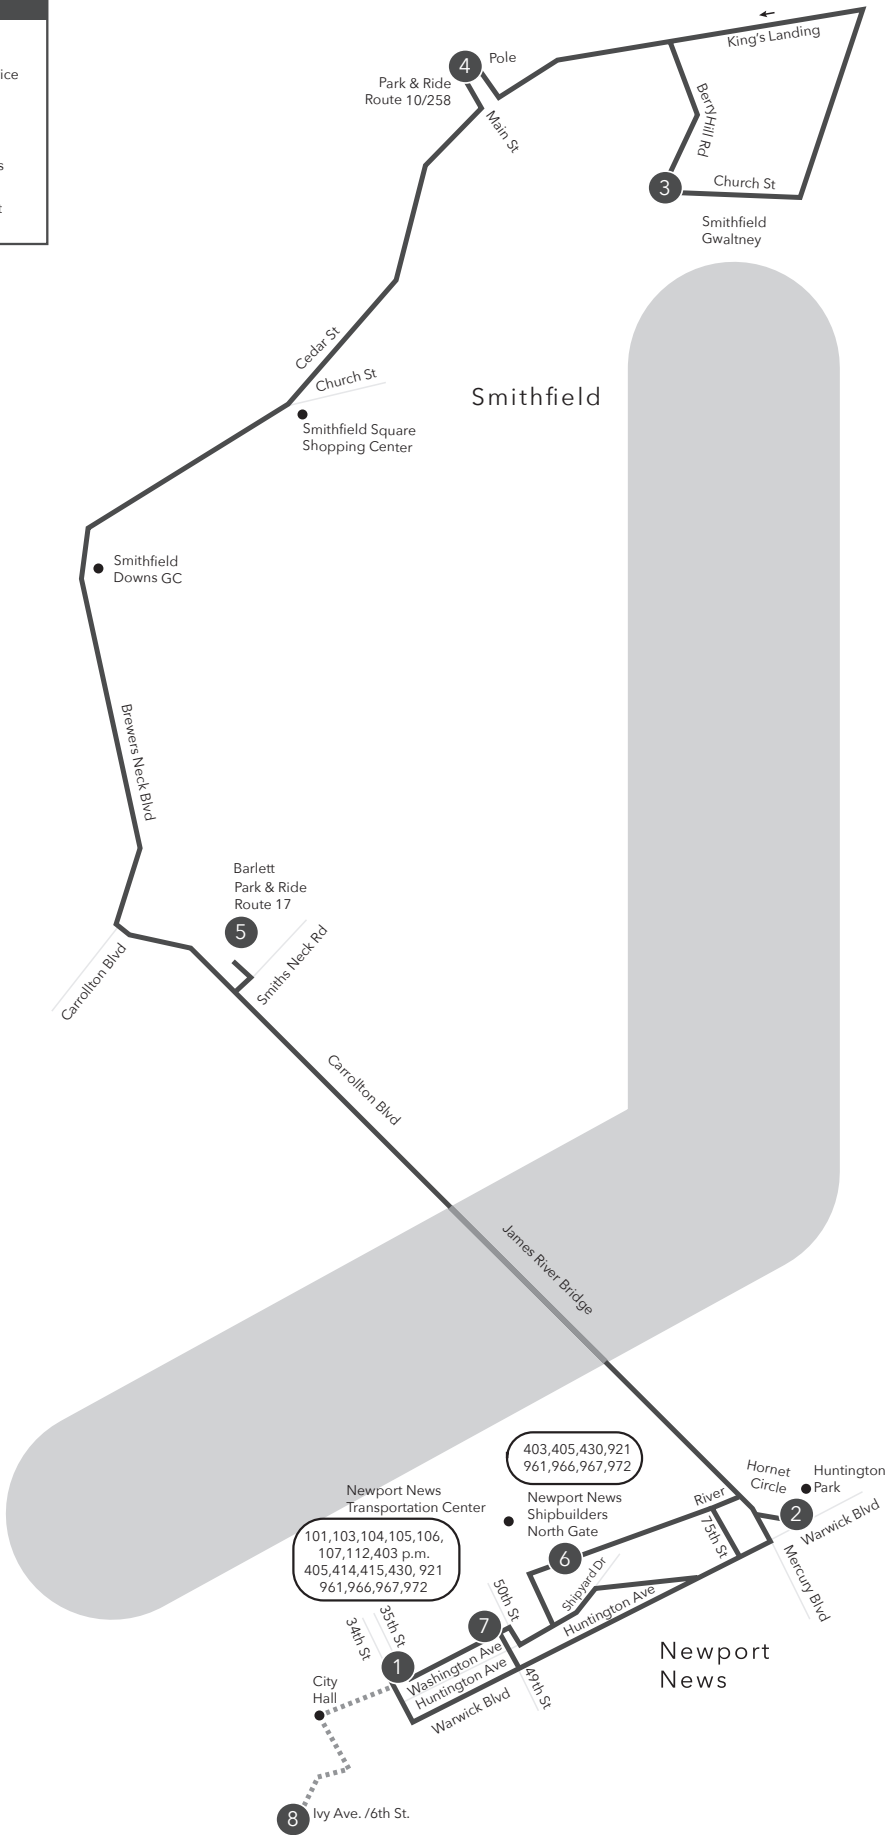

# Route 964 Newport News/Smithfield

**Legend**

- Weekday
- Infrequent Service
- Streets
- Time Point
- Connecting Bus Routes
- Point of Interest

**PM times are shaded & in bold**  
This route does not operate on Saturday or Sunday.

**WEEKDAY A.M.:**  
From Ivy Ave. & 6th St. to Smithfield Gwaltney

8	1	2	3	4	5	3	2	6	7	1
Ivy Ave. & 6th St.	Newport News Transit Center	Huntington Park Park & Ride	Smithfield Gwaltney	Park & Ride Route 10/258	Park & Ride Route 17 Barlett	Smithfield Gwaltney	Huntington Park Park & Ride	N. N. Shipbuilders North Gate	49th & Washington Ave	Newport News Transit Center
-	-	-	-	5:30	5:43	-	5:54	6:01	6:04	6:09
-	-	-	-	5:50	6:03	-	6:14	6:21	6:24	6:29
5:00	5:12	5:22	5:48	-	-	5:50	6:22	-	-	6:32

**WEEKDAY P.M.:**  
From Newport News Transit Center to Smithfield Gwaltney

1	7	6	2	5	4	3	3	2	1
Newport News Transit Center	49th & Washington Ave	N. N. Shipbuilders North Gate	Huntington Park Park & Ride	Park & Ride Route 17 Barlett	Park & Ride Route 10/258	Smithfield Gwaltney	Smithfield Gwaltney	Huntington Park Park & Ride	Newport News Transit Center
-	-	3:40	3:47	4:02	4:18	4:25	4:25	4:57	5:07
3:40	3:50	-	4:08	4:23	4:39	4:46	4:48	5:20	5:30

# Route 964 Express

Limited Stop Commuter Service  
Newport News / Smithfield

Effective: 01.15.23