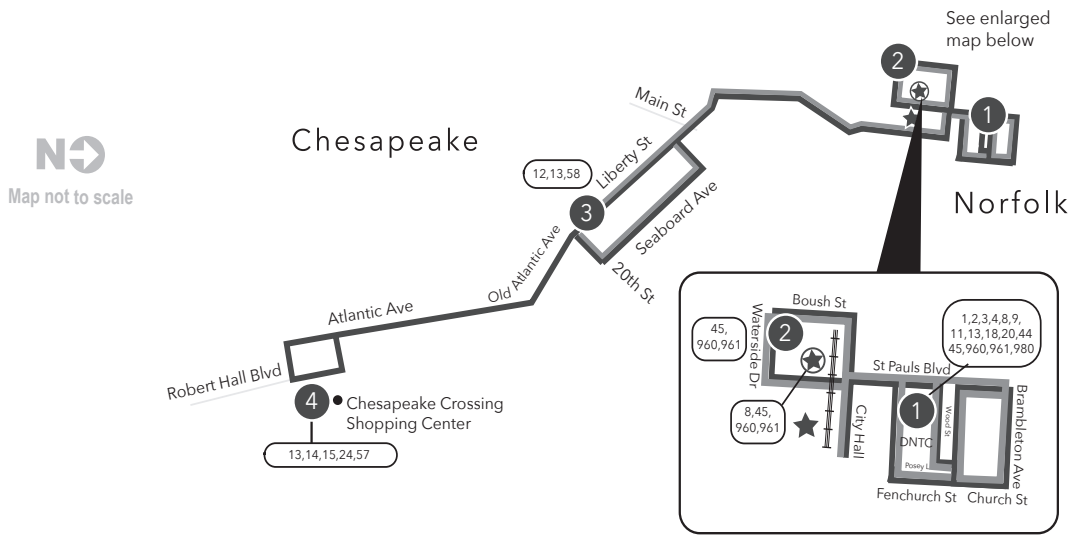

PM times are shaded & in bold.

WEEKDAY:
From Downtown Norfolk Transit Center to Liberty St & Seaboard Ave to Robert Hall Blvd

1	2	3	4
Downtown Norfolk Transit Center	Waterside Dr Commercial Pl	Liberty St Seaboard Ave	Robert Hall Blvd
5:45	-	6:03	6:14
6:45	6:51	7:09	7:19
7:45	7:51	8:09	8:19
8:45	8:51	9:09	9:21
9:46	9:52	10:11	10:23
10:46	10:52	11:11	11:23
11:46	11:52	12:11	12:23
12:46	12:52	1:11	1:23
1:46	1:52	2:11	2:23
2:46	2:52	3:12	3:24
3:49	3:55	4:16	4:28
4:49	4:55	5:16	5:28
5:49	5:55	6:16	6:28
6:48	6:53	7:13	7:23
7:25	7:30	7:45	-
8:25	8:30	8:45	-
9:25	9:30	9:45	-
10:25	10:30	10:45	-
11:25	11:30	11:45	-
12:25	12:30	12:45	-

WEEKDAY:
From Robert Hall Blvd to Liberty St & Seaboard Ave to Downtown Norfolk Transit Center

4	3	2	1
Robert Hall Blvd	Liberty St Seaboard Ave	Waterside Dr Commercial Pl	Downtown Norfolk Transit Center
-	5:48	6:02	6:10
5:55	6:18	6:32	6:40
6:55	7:18	7:32	7:40
7:55	8:18	8:32	8:40
8:55	9:18	9:33	9:41
9:55	10:18	10:33	10:41
10:55	11:18	11:33	11:41
11:55	12:18	12:33	12:41
12:55	1:18	1:33	1:41
1:55	2:18	2:33	2:41
2:55	3:18	3:33	3:44
3:55	4:18	4:33	4:44
4:55	5:18	5:33	5:44
5:55	6:18	6:32	6:43
6:55	7:18	7:32	7:43
7:55	8:18	8:31	8:39
-	8:48	9:02	9:10
-	9:48	10:02	10:10
-	10:48	11:02	11:10
-	11:48	12:02	12:10

SUNDAY:
From Downtown Norfolk Transit Center to Liberty St & Seaboard Ave

1	2	3
Downtown Norfolk Transit Center	Waterside Dr Commercial Pl	Liberty St Seaboard Ave
5:54	5:58	6:11
6:54	6:58	7:11
7:54	7:58	8:11
8:53	8:57	9:10
9:53	9:57	10:10
10:53	10:57	11:10
11:53	11:57	12:10
12:53	12:57	1:10
1:53	1:57	2:10
2:53	2:57	3:10
3:53	3:57	4:10
4:53	4:57	5:10
5:55	5:59	6:12

SUNDAY:
From Liberty St & Seaboard Ave to Downtown Norfolk Transit Center

3	2	1
Liberty St Seaboard Ave	Waterside Dr Commercial Pl	Downtown Norfolk Transit Center
6:18	6:30	6:38
7:18	7:30	7:38
8:18	8:30	8:38
9:18	9:30	9:38
10:18	10:30	10:38
11:18	11:30	11:38
12:18	12:30	12:38
1:18	1:30	1:38
2:18	2:30	2:38
3:18	3:30	3:38
4:18	4:30	4:38
5:18	5:30	5:38
6:18	6:30	6:38